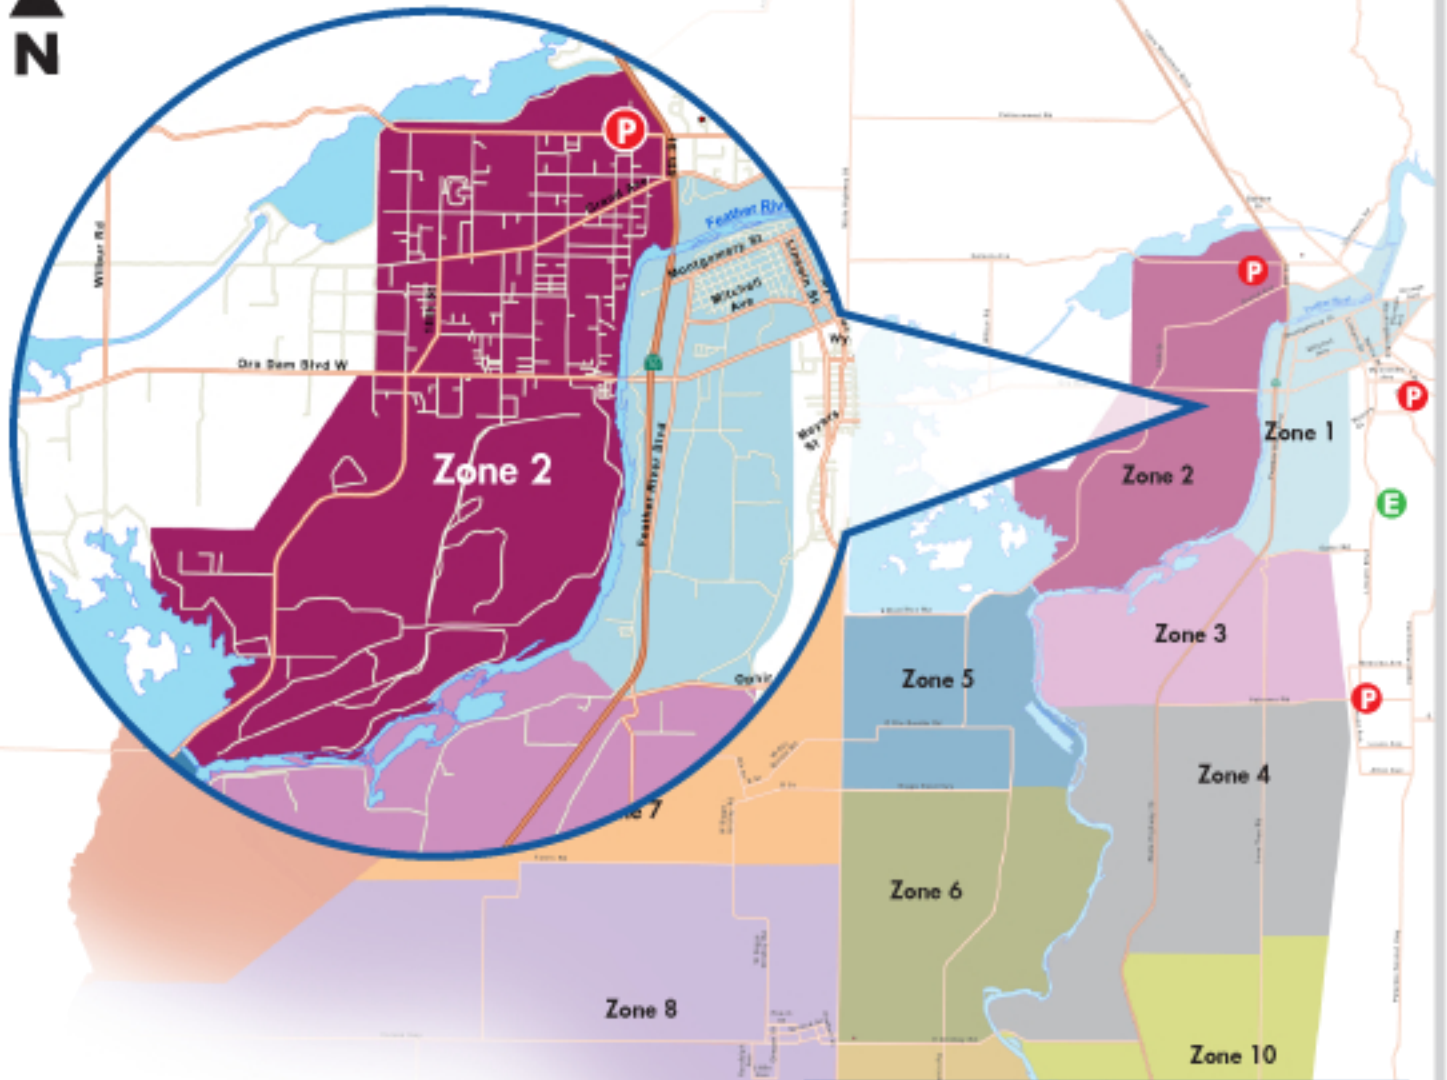

Flood Evacuation Map Thermalito (Zone 2)

Sign up for Butte County
Emergency Mass Notifications:
www.buttecounty.net/MassNotification

Evacuation Routes

- Residents west of the Feather River should evacuate north on HWY 70 or HWY 99 to the Chico area.

Visit: www.buttecounty.net/oem
for an interactive map of these zones.

Public Assembly Points

Temporary gathering
areas for people who need
transportation out of an
evacuation area.

Nelson Ave. School
2255 6th Street,
Oroville

Evacuation Center

Neighborhood
Church of Chico
2801 Notre Dame
Blvd., Chico