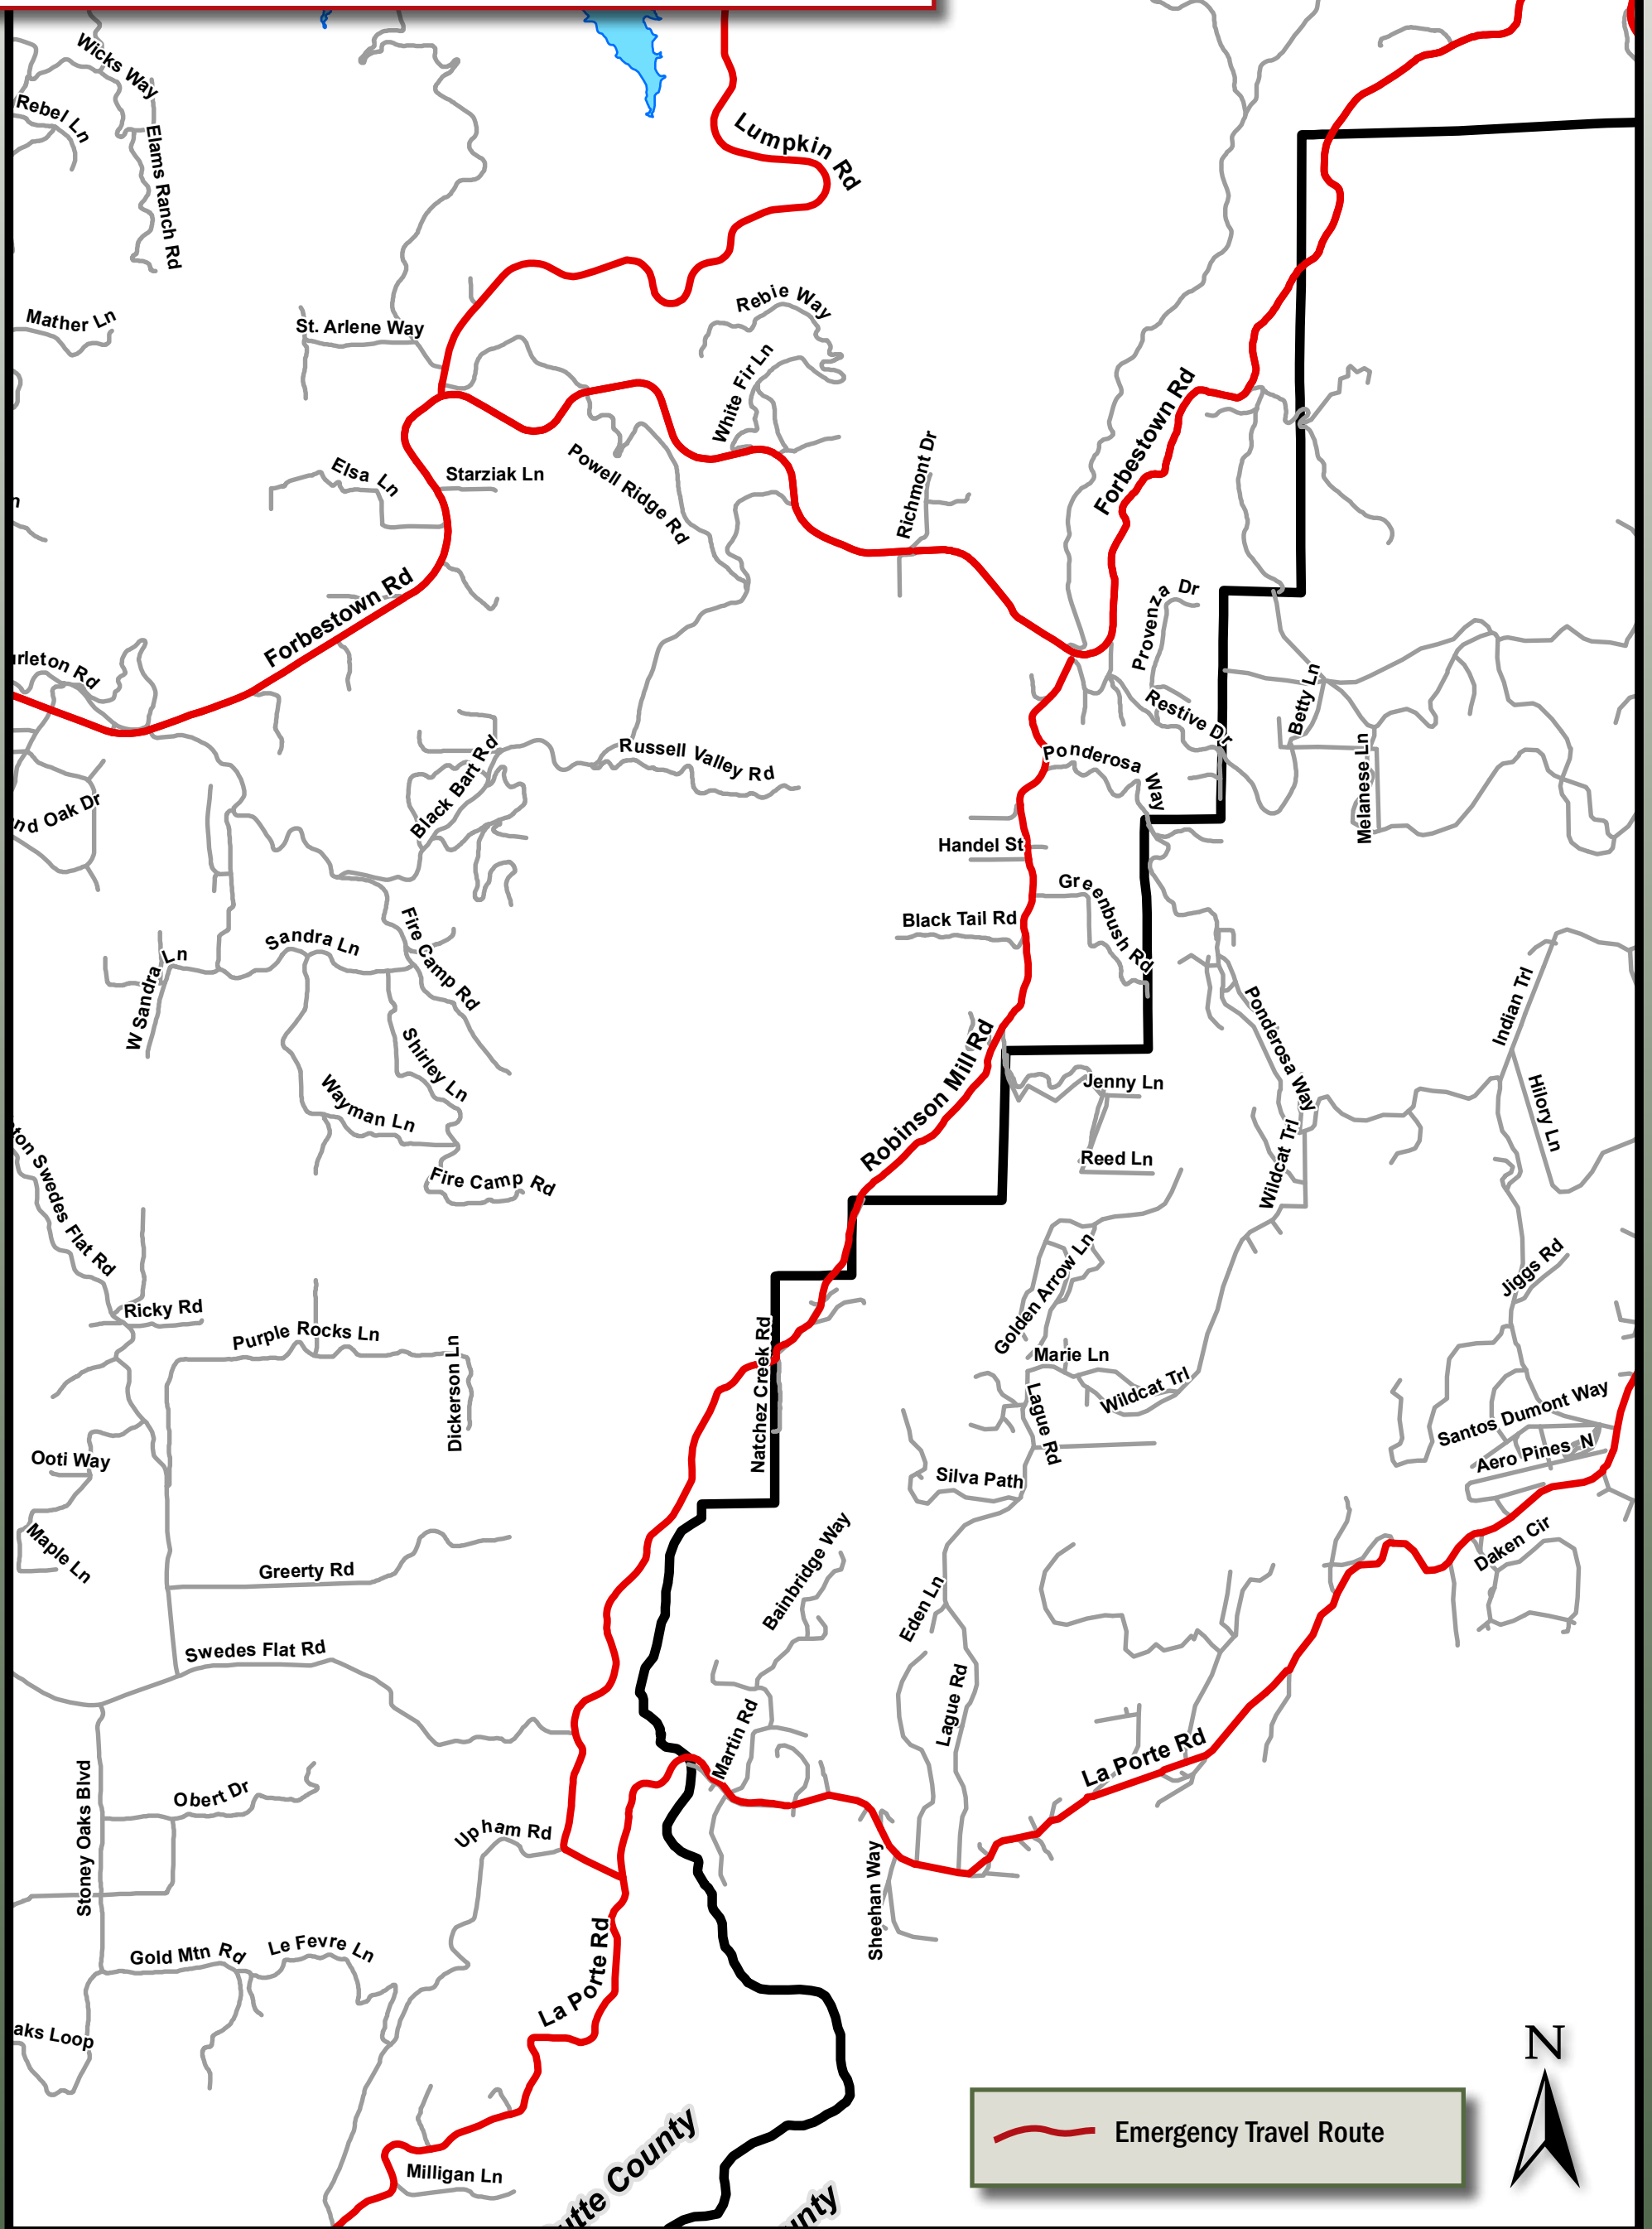

Robinson Mill

Emergency Travel Routes

- Forbestown/Clipper Mills map on reverse.
- Take this map during an evacuation.
- Obey the directions of all public safety personnel.

NOTE: Yuba County roads are not all represented on this map. Only those roads within the LaPorte Road corridor are displayed.

Forbestown & Clipper Mills

Emergency Travel Routes and Public Assembly Point

- Robinson Will map on reverse.
- Take this map during an evacuation.
- Obey the directions of all public safety personnel.

 Emergency Travel Route
 Forbestown/Clipper Mills Assembly Point
 Forbestown Community Hall
 19100 New York Flat Road

Mapping provided by Butte County Geographic Information Systems (GIS).