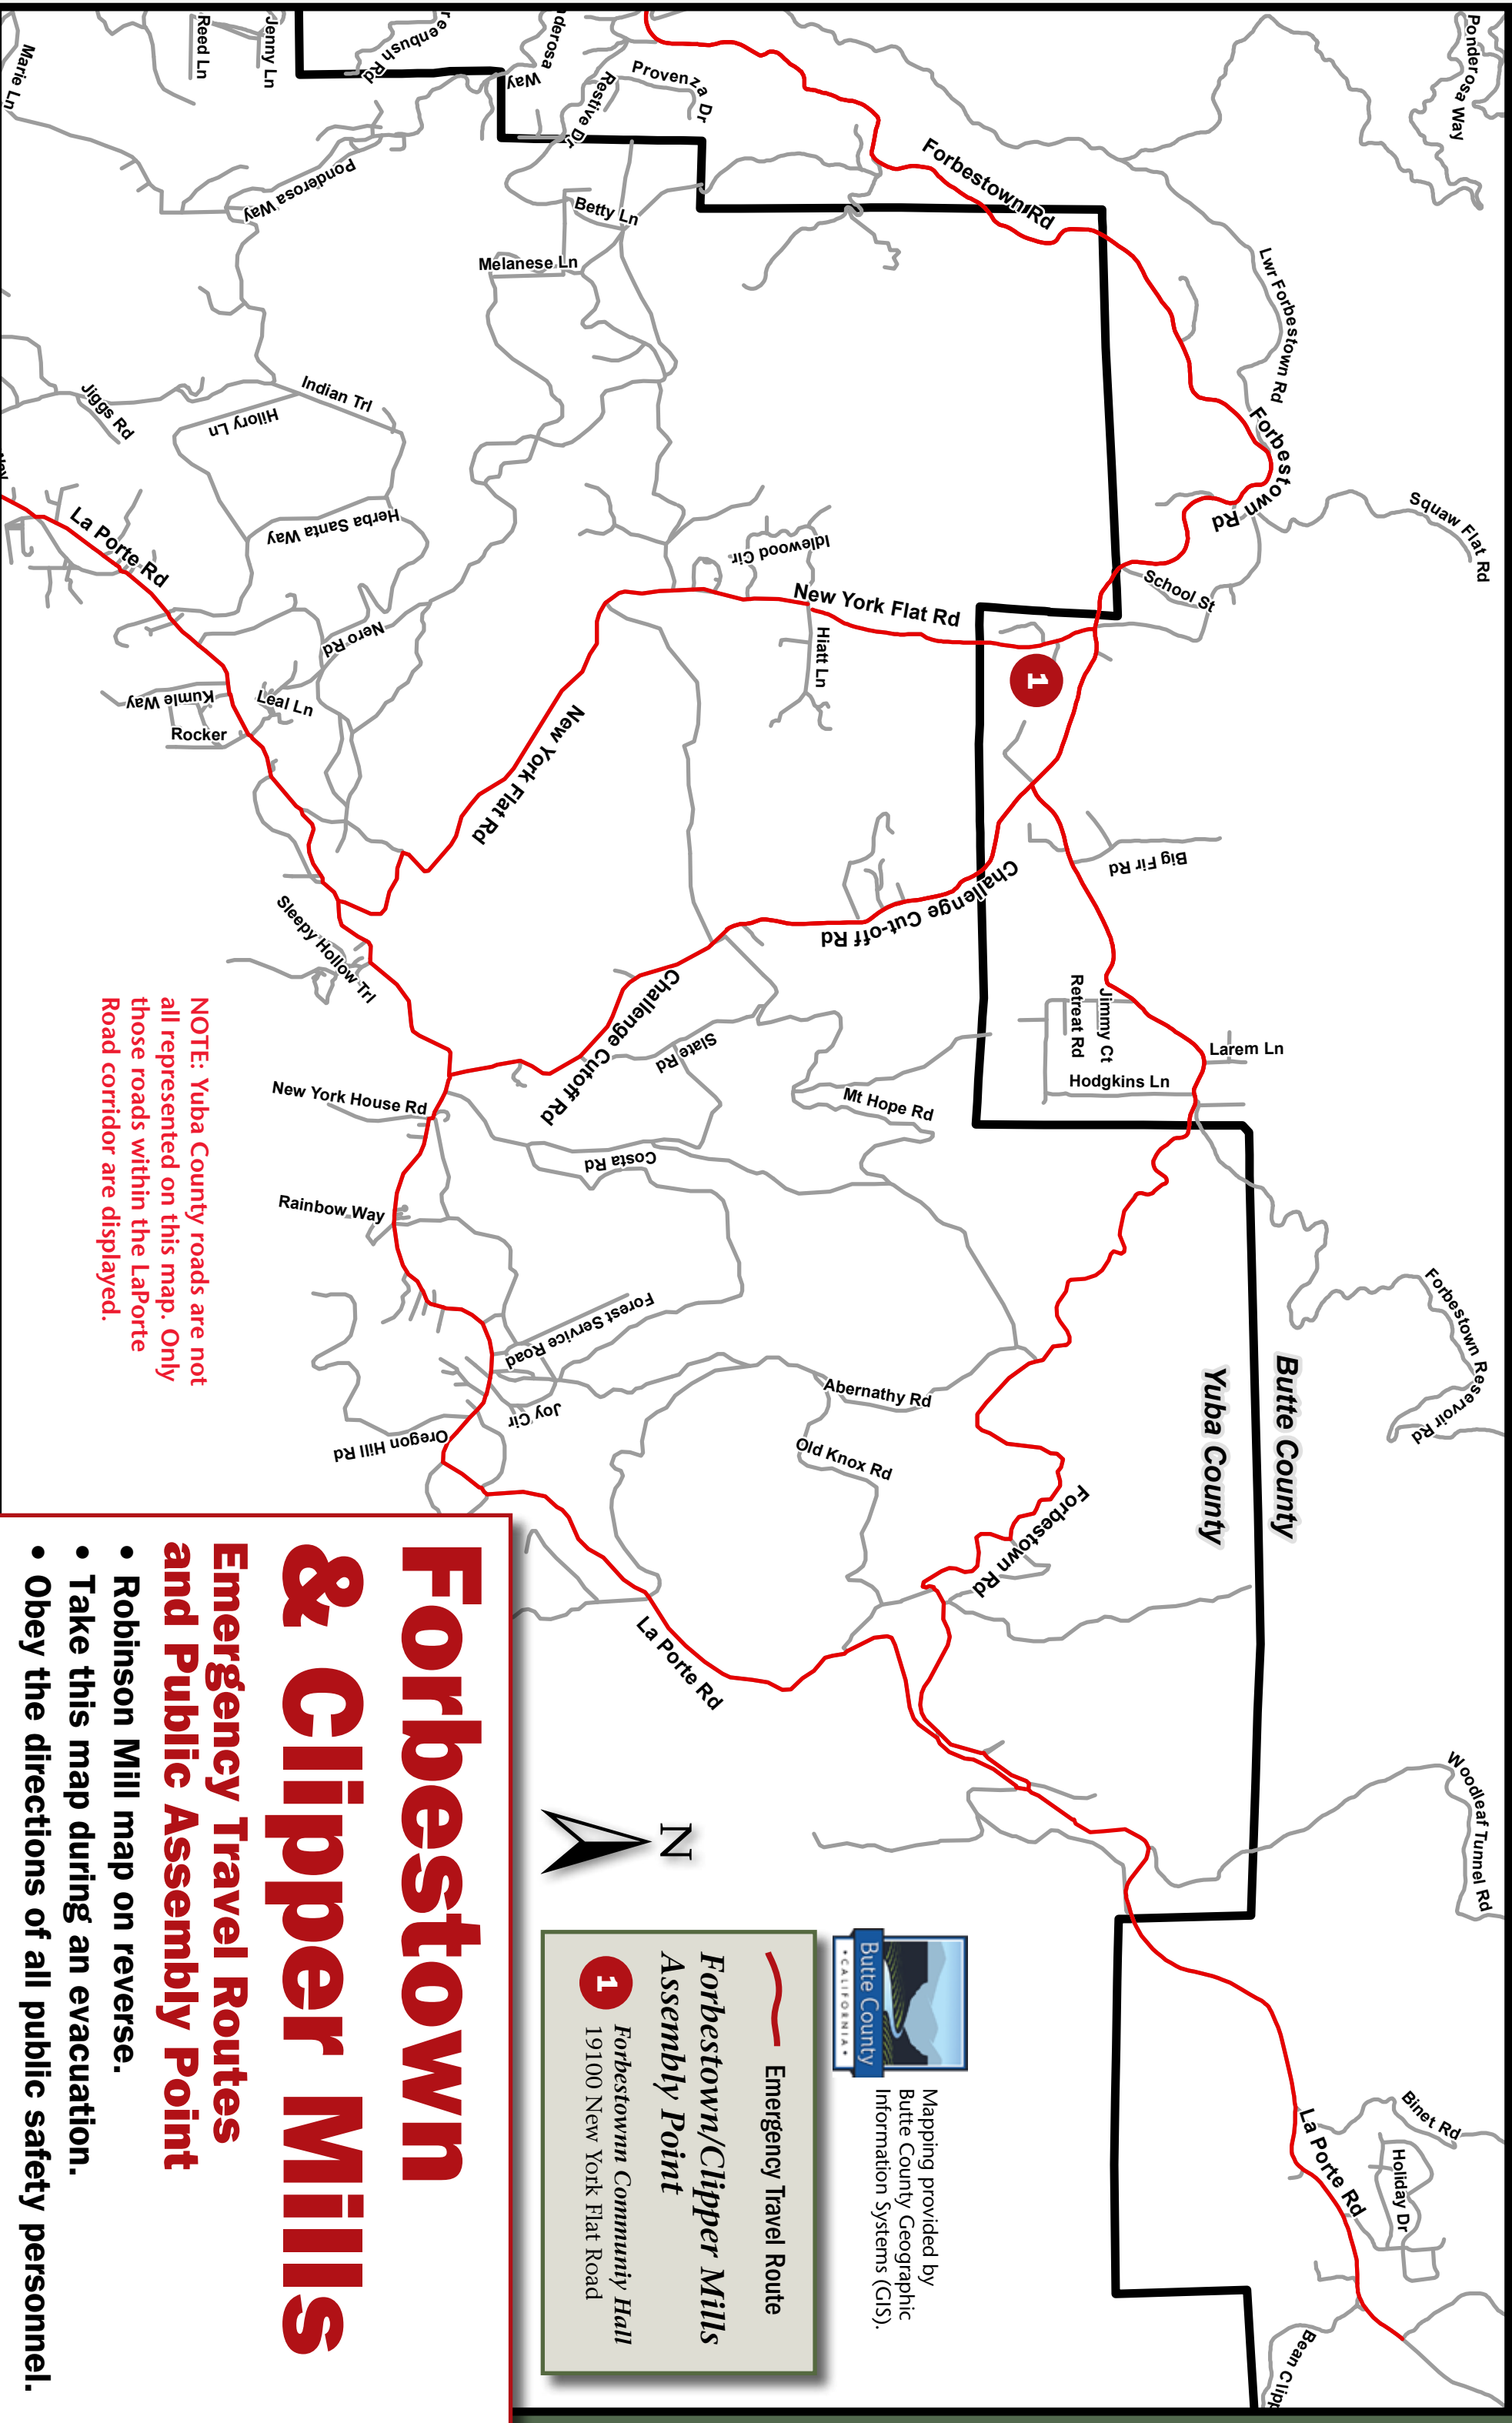

Robinson Mill

Emergency Travel Routes

- Forbestown/Clipper Mills map on reverse.
- Take this map during an evacuation.
- Obey the directions of all public safety personnel.

NOTE: Yuba County roads are not all represented on this map. Only those roads within the LaPorte Road corridor are displayed.

Forbestown & Clipper Mills

Emergency Travel Routes and Public Assembly Point

- Robinson Will map on reverse.
- Take this map during an evacuation.
- Obey the directions of all public safety personnel.

 Emergency Travel Route
 Forbestown/Clipper Mills Assembly Point
 Forbestown Community Hall
 19100 New York Flat Road

Mapping provided by Butte County Geographic Information Systems (GIS).