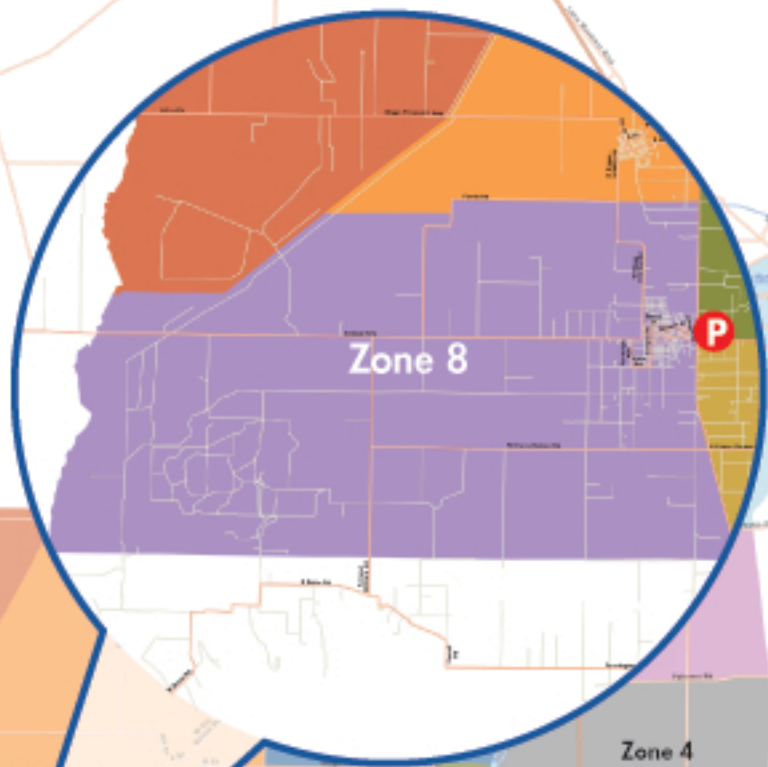

Flood Evacuation Map Gridley (Zone 8)

Sign up for Butte County
Emergency Mass Notifications:
www.buttecounty.net/MassNotification

Evacuation Routes

- Residents should evacuate north on HWY 99, Midway, and other adjacent northbound roads to the Chico area.

Visit: www.buttecounty.net/oem
for an interactive map of
these zones.

<p>Public Assembly Points</p> <p>Temporary gathering areas for people who need transportation out of an evacuation area.</p> <p>Butte County Fairgrounds 199 E. Hazel Street, Gridley</p>	<p>Evacuation Center</p> <p>Neighborhood Church of Chico 2801 Notre Dame Blvd., Chico</p>
---	---