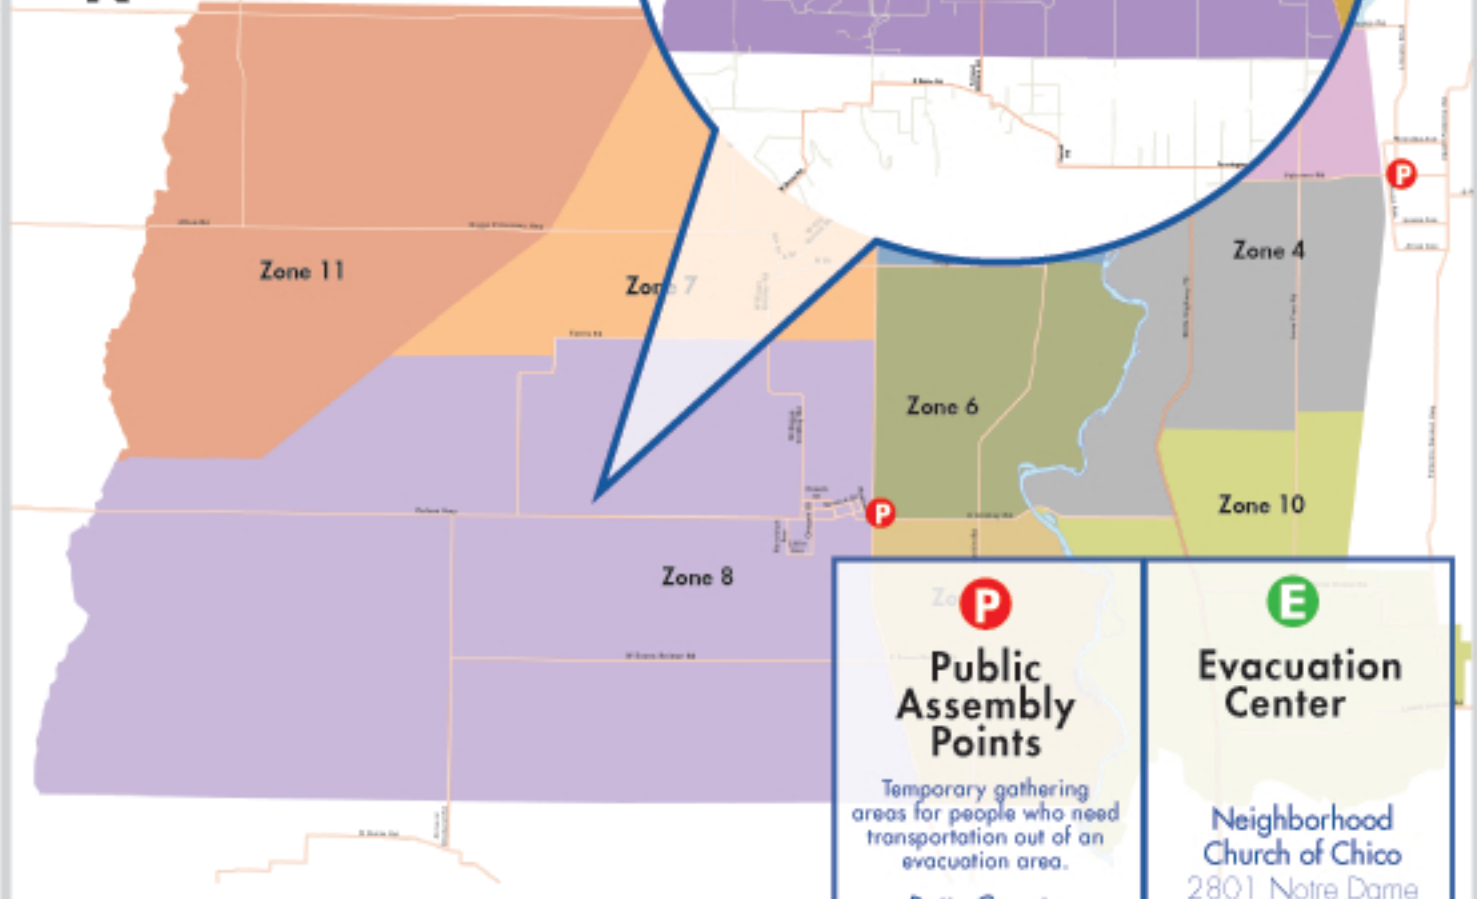

Flood Evacuation Map Gridley (Zone 8)

Sign up for Butte County
Emergency Mass Notifications:
www.buttecounty.net/MassNotification

Evacuation Routes

- Residents should evacuate north on HWY 99, Midway, and other adjacent northbound roads to the Chico area.

Visit: www.buttecounty.net/oem
for an interactive map of
these zones.

<p>Public Assembly Points</p> <p>Temporary gathering areas for people who need transportation out of an evacuation area.</p> <p>Butte County Fairgrounds 199 E. Hazel Street, Gridley</p>	<p>Evacuation Center</p> <p>Neighborhood Church of Chico 2801 Notre Dame Blvd., Chico</p>
---	---