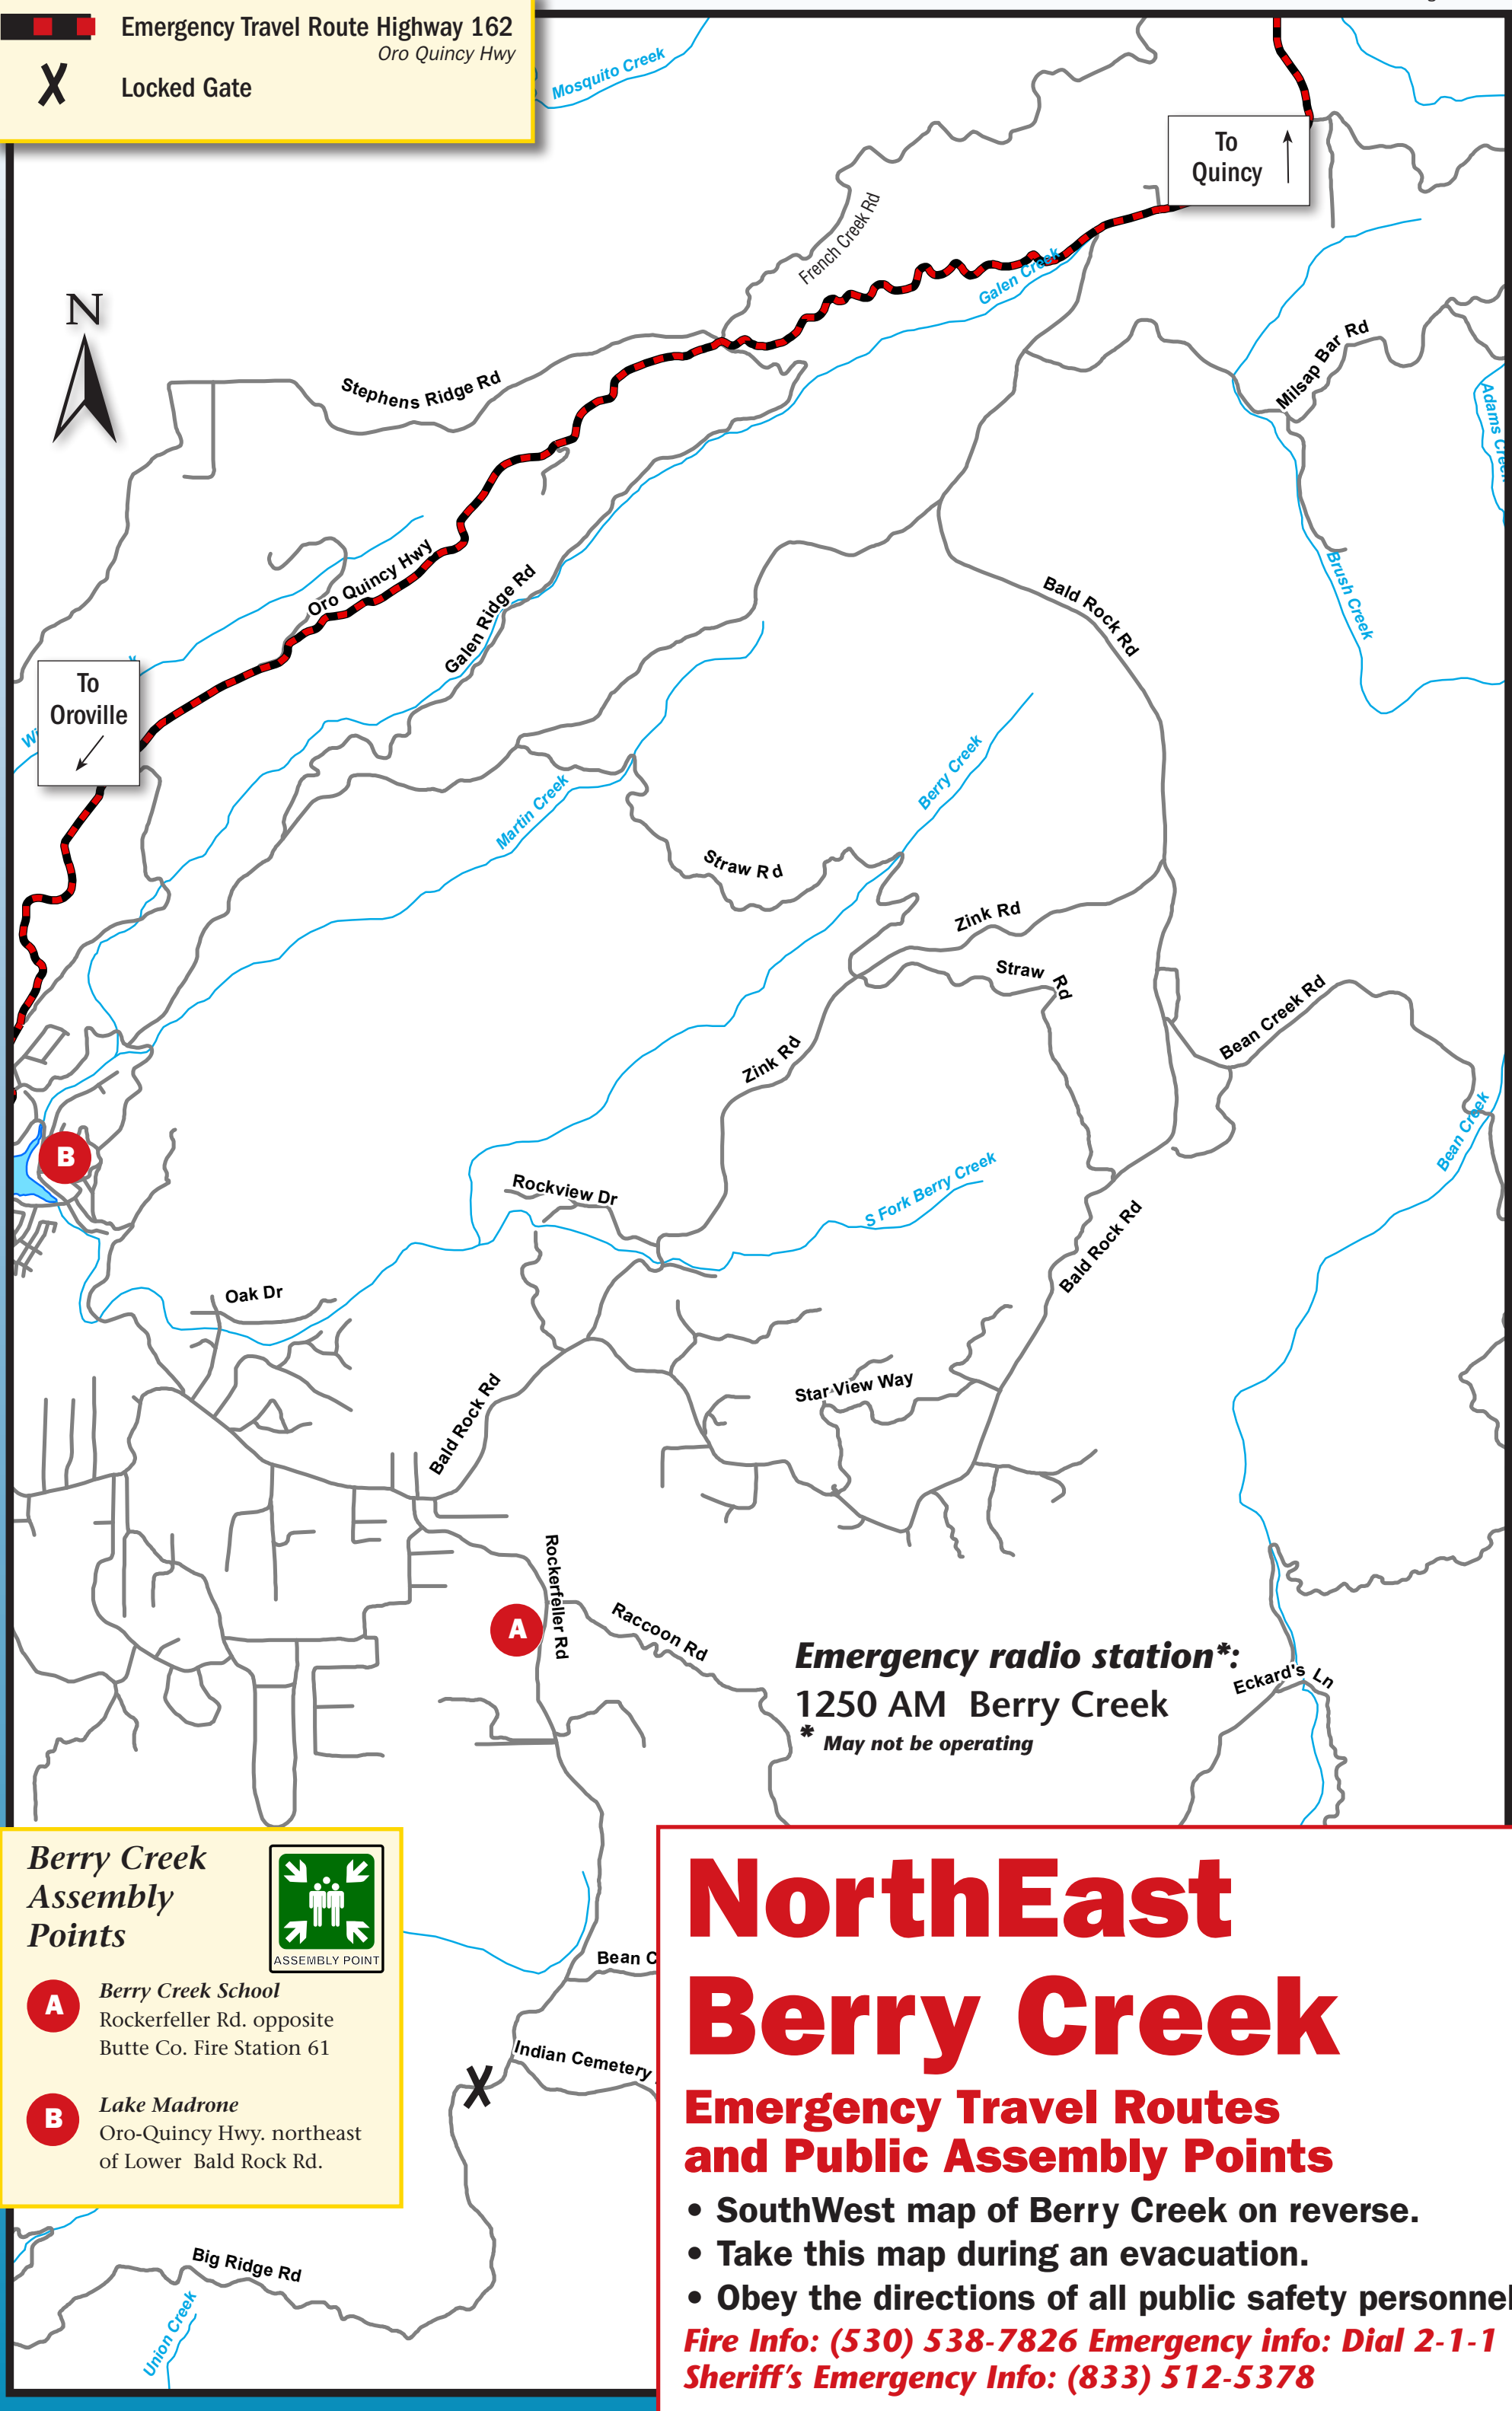

 Emergency Travel Route Highway 162
Oro Quincy Hwy

 Locked Gate

Emergency radio station*:
1250 AM Berry Creek
* May not be operating

Berry Creek Assembly Points

A Berry Creek School
Rockerfeller Rd. opposite
Butte Co. Fire Station 61

B Lake Madrone
Oro-Quincy Hwy. northeast
of Lower Bald Rock Rd.

NorthEast Berry Creek

Emergency Travel Routes and Public Assembly Points

- SouthWest map of Berry Creek on reverse.
- Take this map during an evacuation.
- Obey the directions of all public safety personnel.

**Fire Info: (530) 538-7826 Emergency info: Dial 2-1-1
Sheriff's Emergency Info: (833) 512-5378**

SouthWest Berry Creek

Emergency Travel Routes and Public Assembly Points

- NorthEast map of Berry Creek on reverse.
- Take this map during an evacuation.
- Obey the directions of all public safety personnel.

Mapping provided by Butte County
Geographic Information Systems
(GIS).

- Emergency Travel Route Highway 162
Oro Quincy Hwy
- Locked Gate