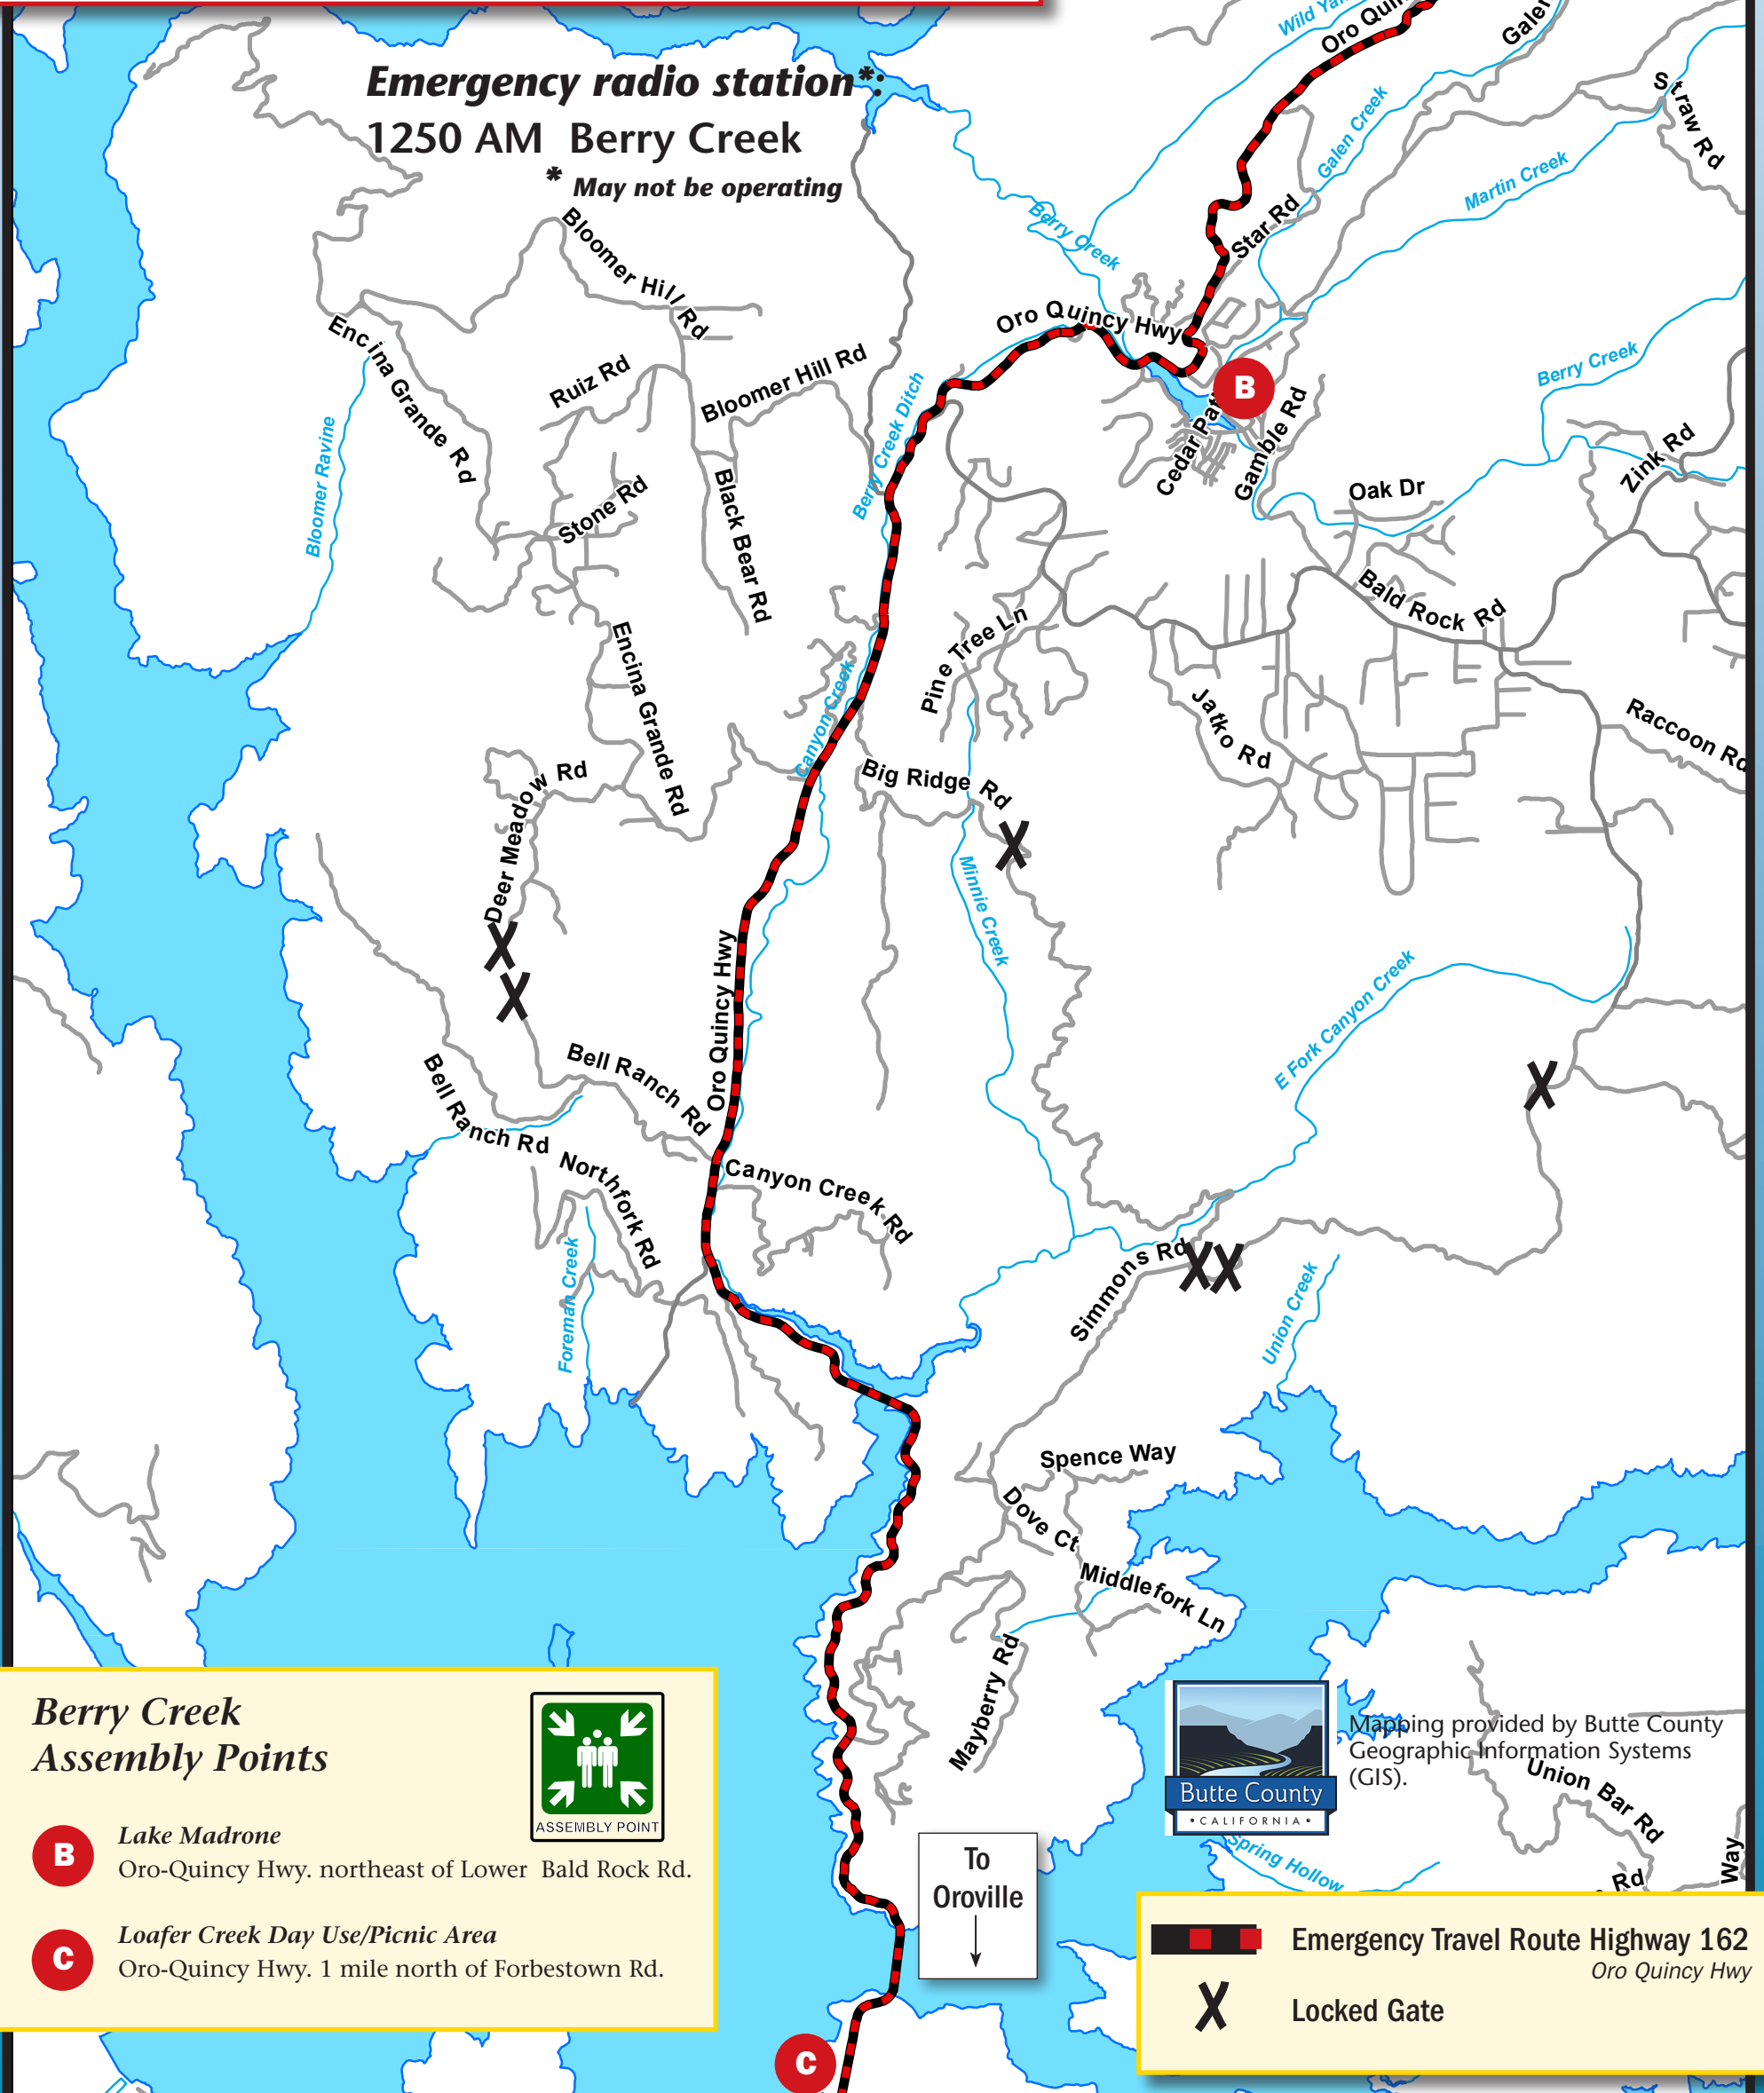

SouthWest Berry Creek

Emergency Travel Routes and Public Assembly Points

- NorthEast map of Berry Creek on reverse.
- Take this map during an evacuation.
- Obey the directions of all public safety personnel.

Fire Info: (530) 538-7826 Emergency info: Dial 2-1-1
Sheriff's Emergency Info: (833) 512-5378

Emergency radio station*
1250 AM Berry Creek

* May not be operating

Berry Creek Assembly Points

- **B** Lake Madrone
  Oro-Quincy Hwy. northeast of Lower Bald Rock Rd.
- **C** Loafer Creek Day Use/Picnic Area
  Oro-Quincy Hwy. 1 mile north of Forbestown Rd.

Mapping provided by Butte County
Geographic Information Systems
(GIS).

- Emergency Travel Route Highway 162
  Oro Quincy Hwy
- Locked Gate