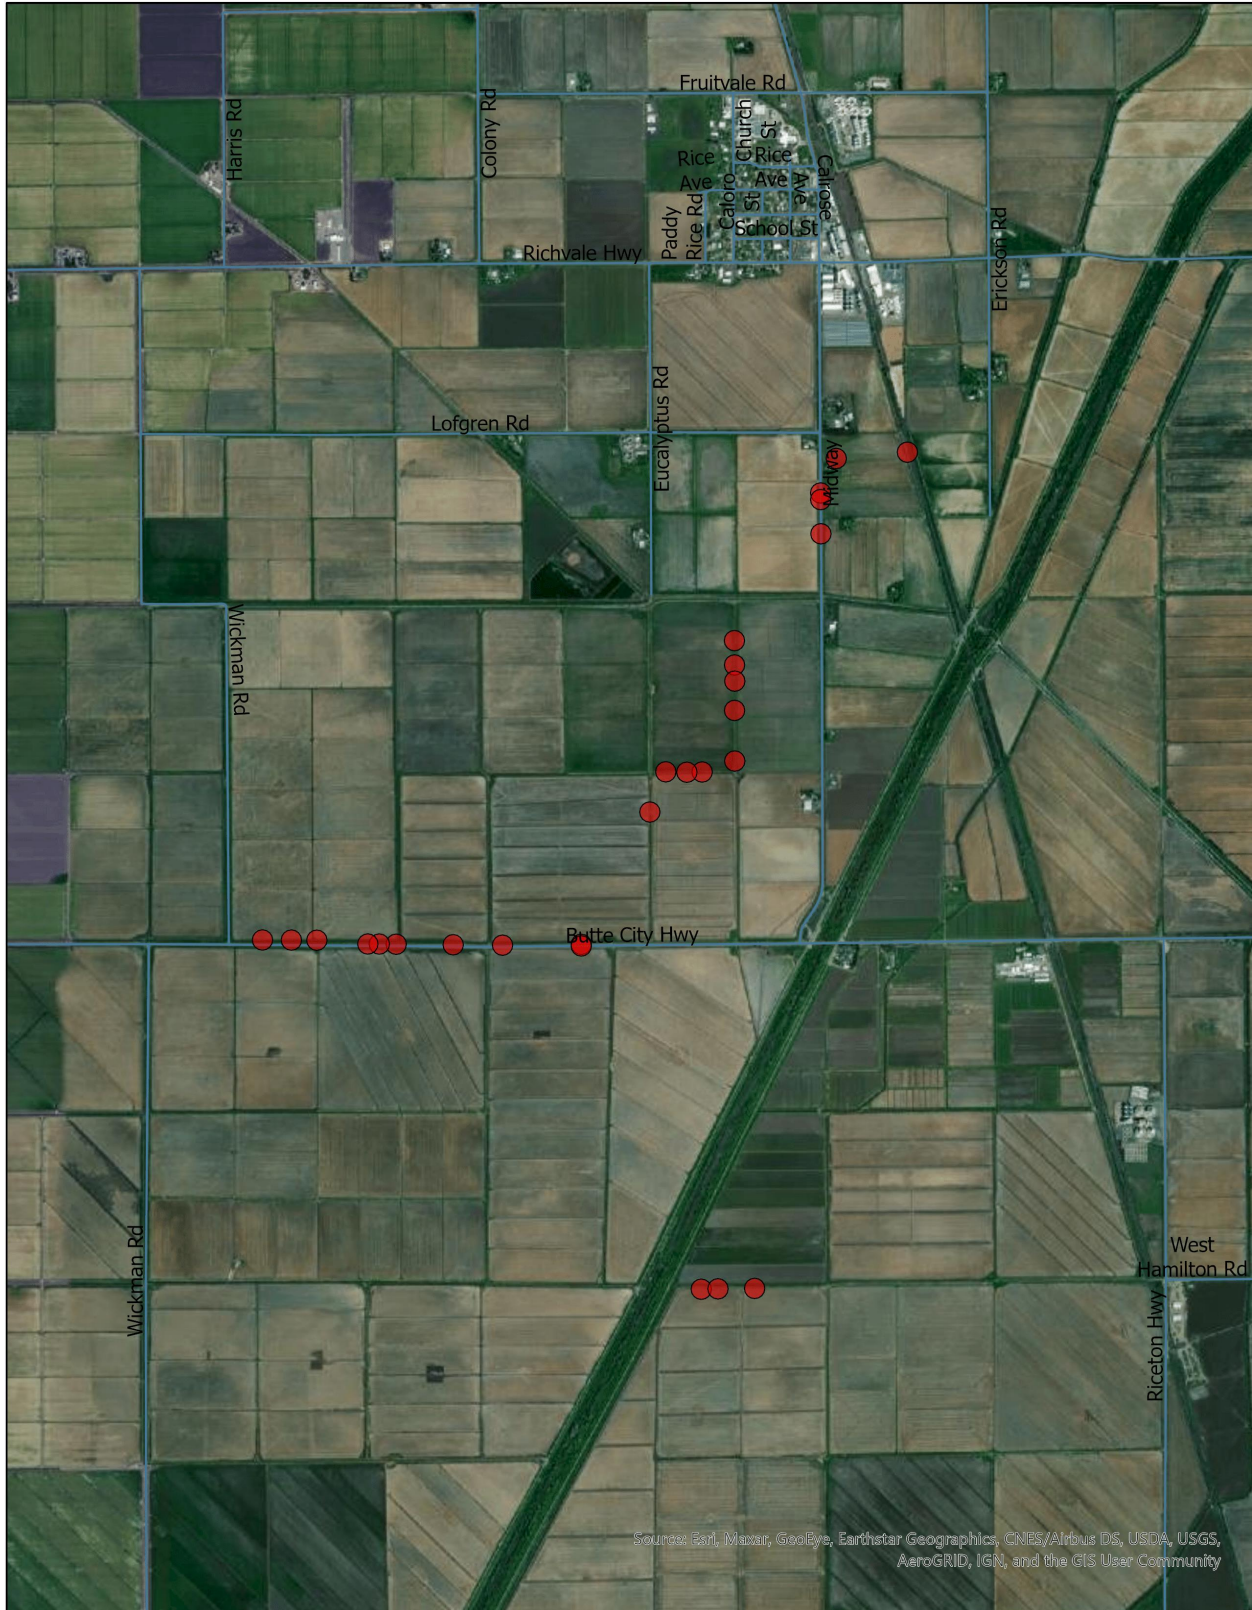

2021 WWP Occurrences

Butte County Department of Agriculture

Butte County does not assume any liability for the accuracy of this map. Revised January 2022

Winged Water Primrose
(*Ludwigia decurrens*)

Source: Esri, Maxar, GeoEye, Earthstar Geographics, CNES/Airbus DS, USDA, USGS, AeroGRID, IGN, and the GIS User Community