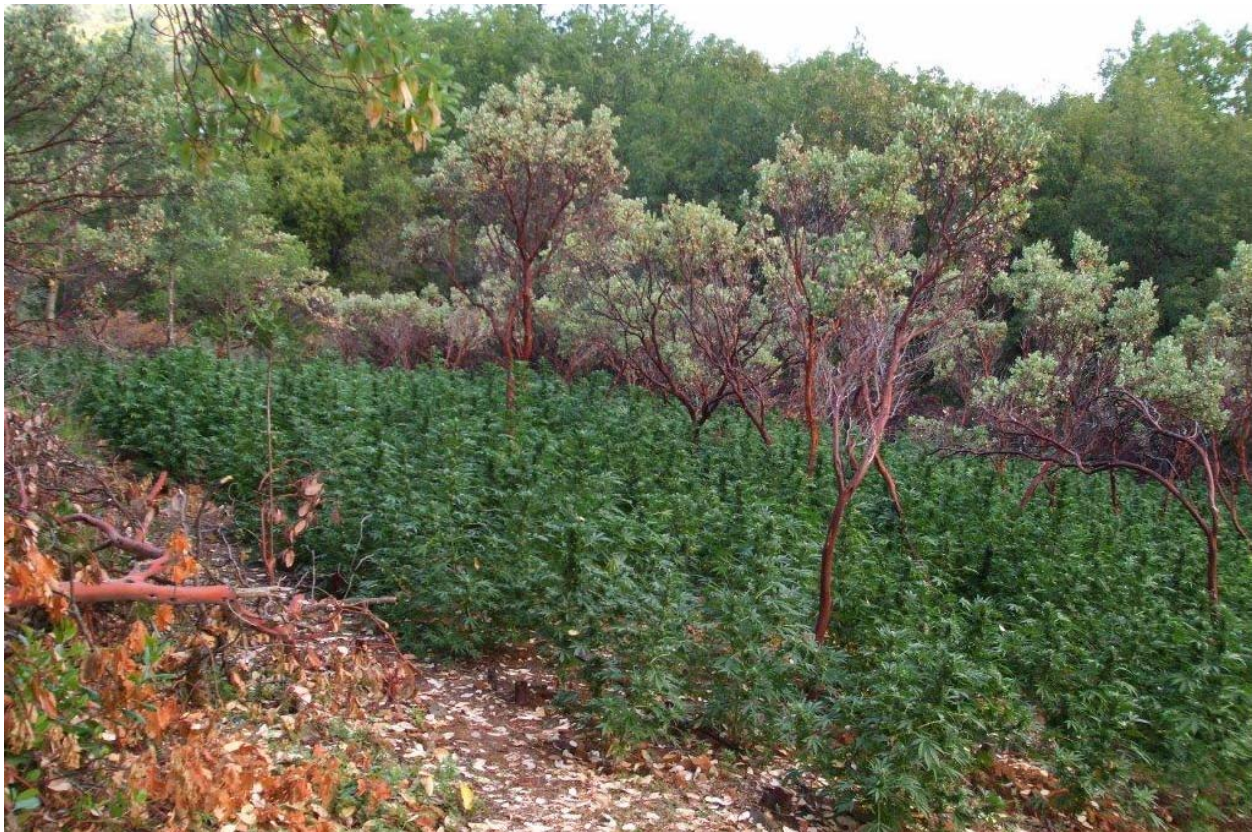

33 COUNTY CENTER DRIVE, OROVILLE, CA 95965, 530-538-7671