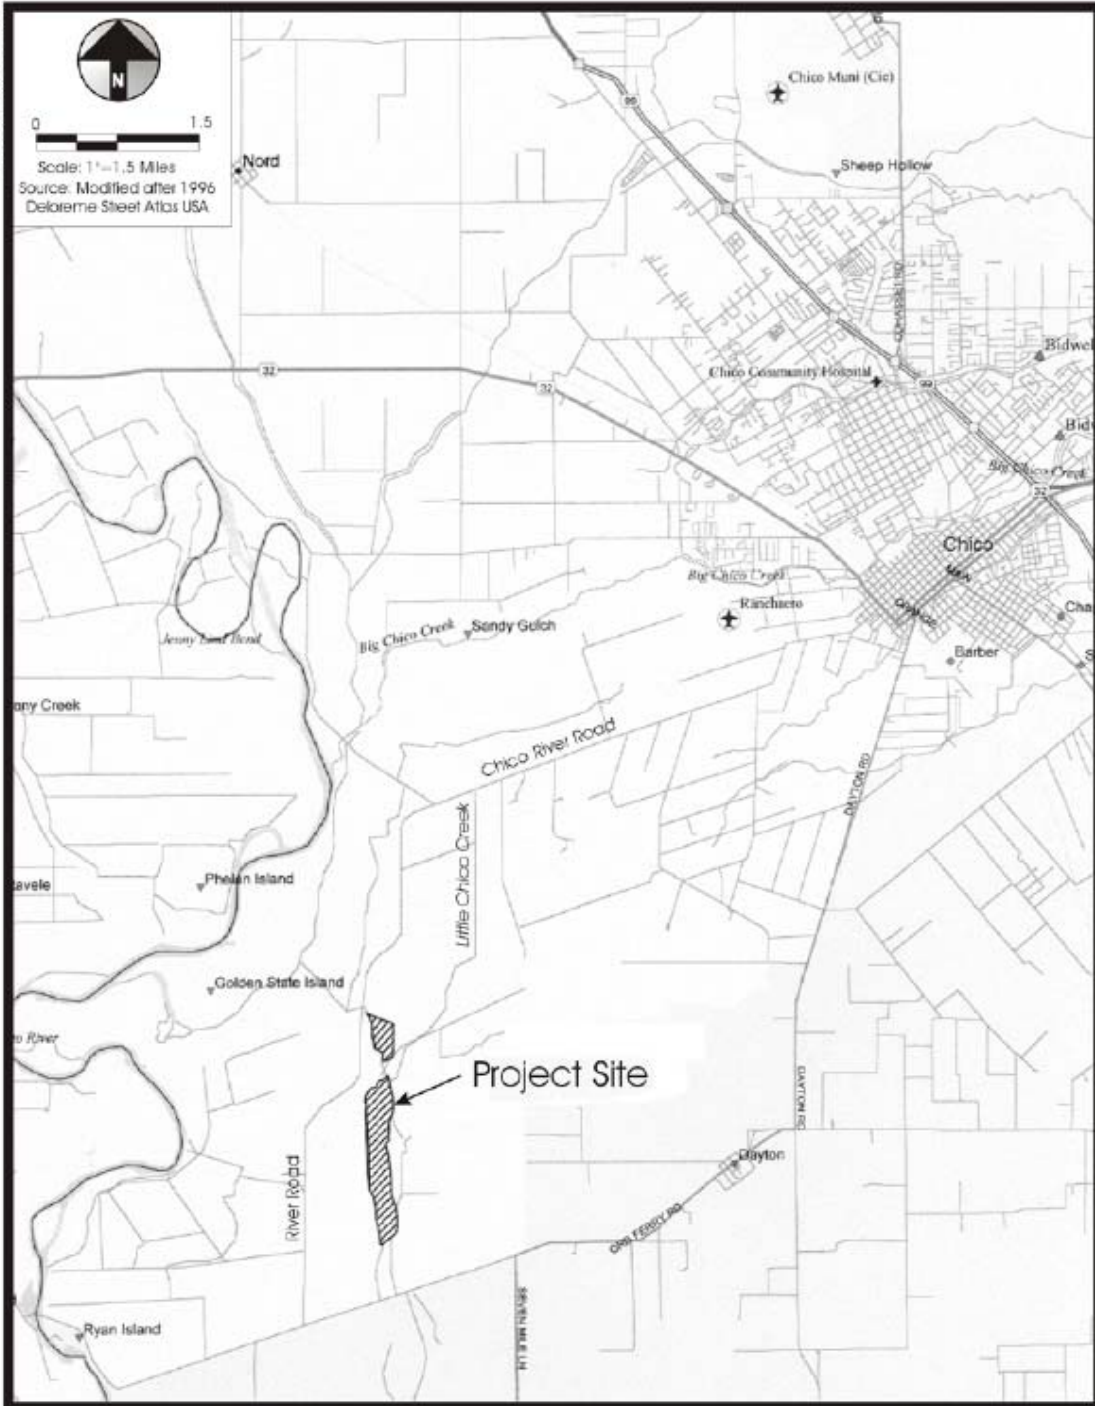

MT-Geology, 2018, 03, 01, 100337

### VICINITY MAP

M&T CHICO RANCH MINE  
(MIN 96-03)