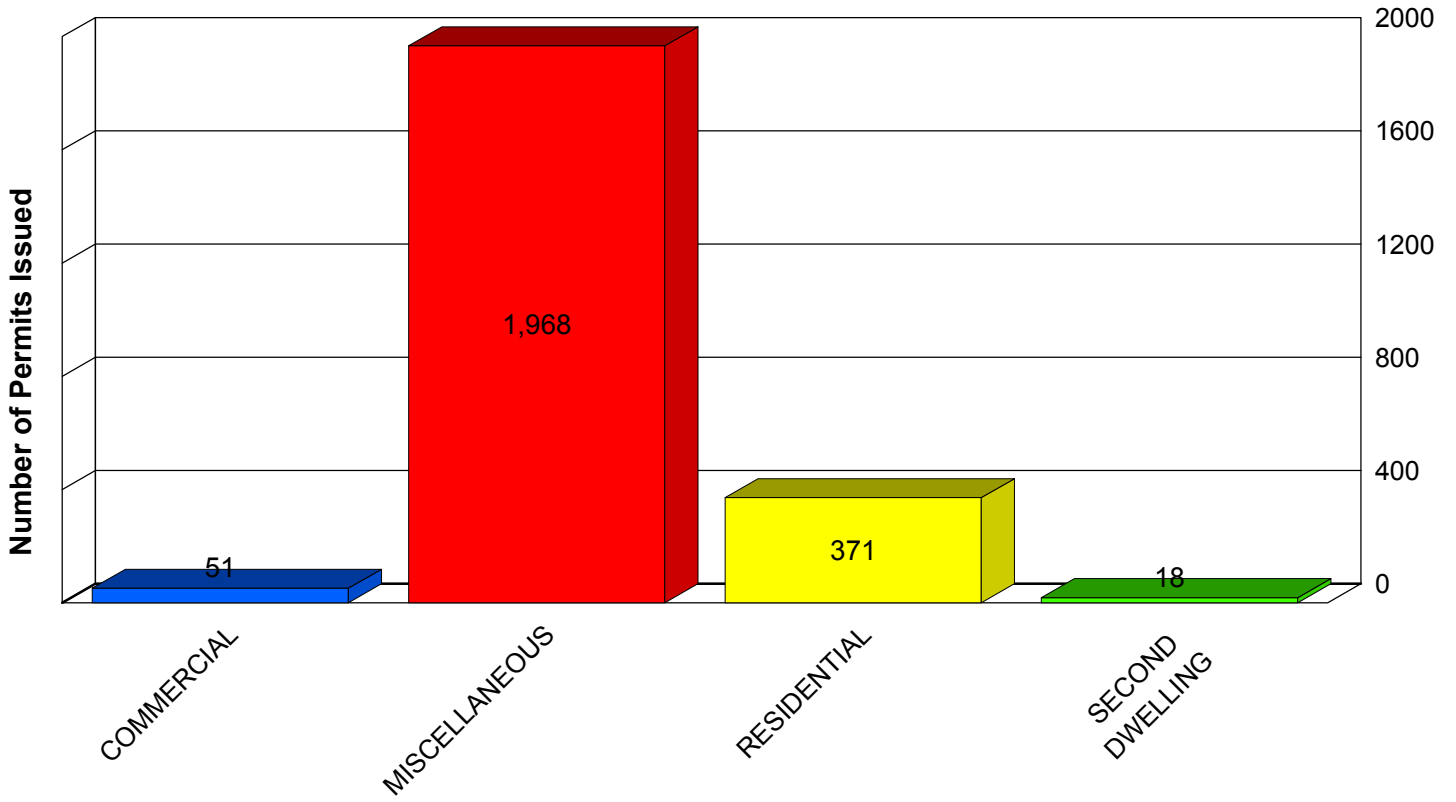

**Butte County**  
**PERMITS Issued by Type**  
**For the Period 1/1/2007 thru 12/31/2007**

**Total Permits Issued: 2408**