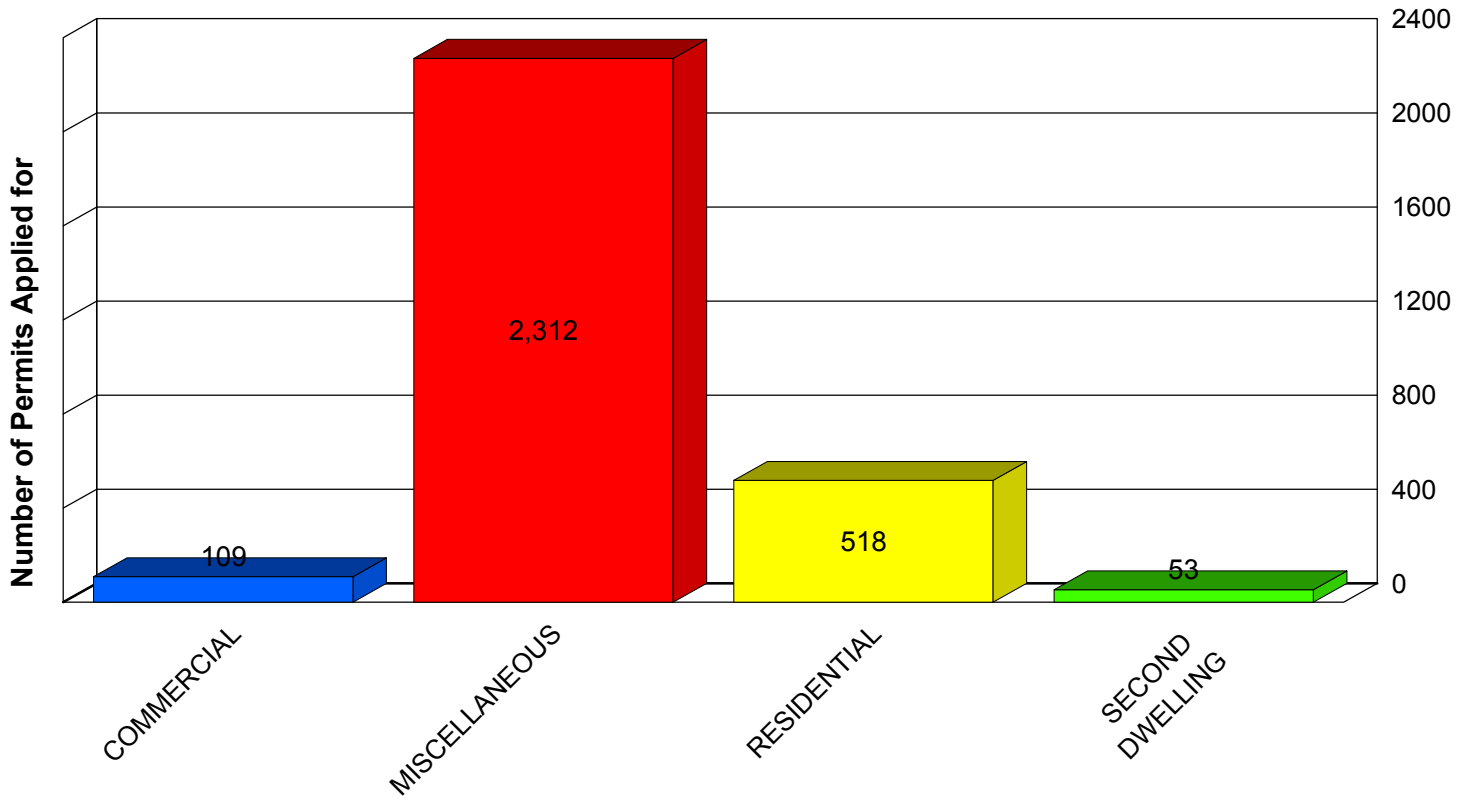

Butte County
PERMITS Applied for by Type
For the Period 1/1/2007 thru 12/31/2007

Total Permits Applied For: 2992

CHART10