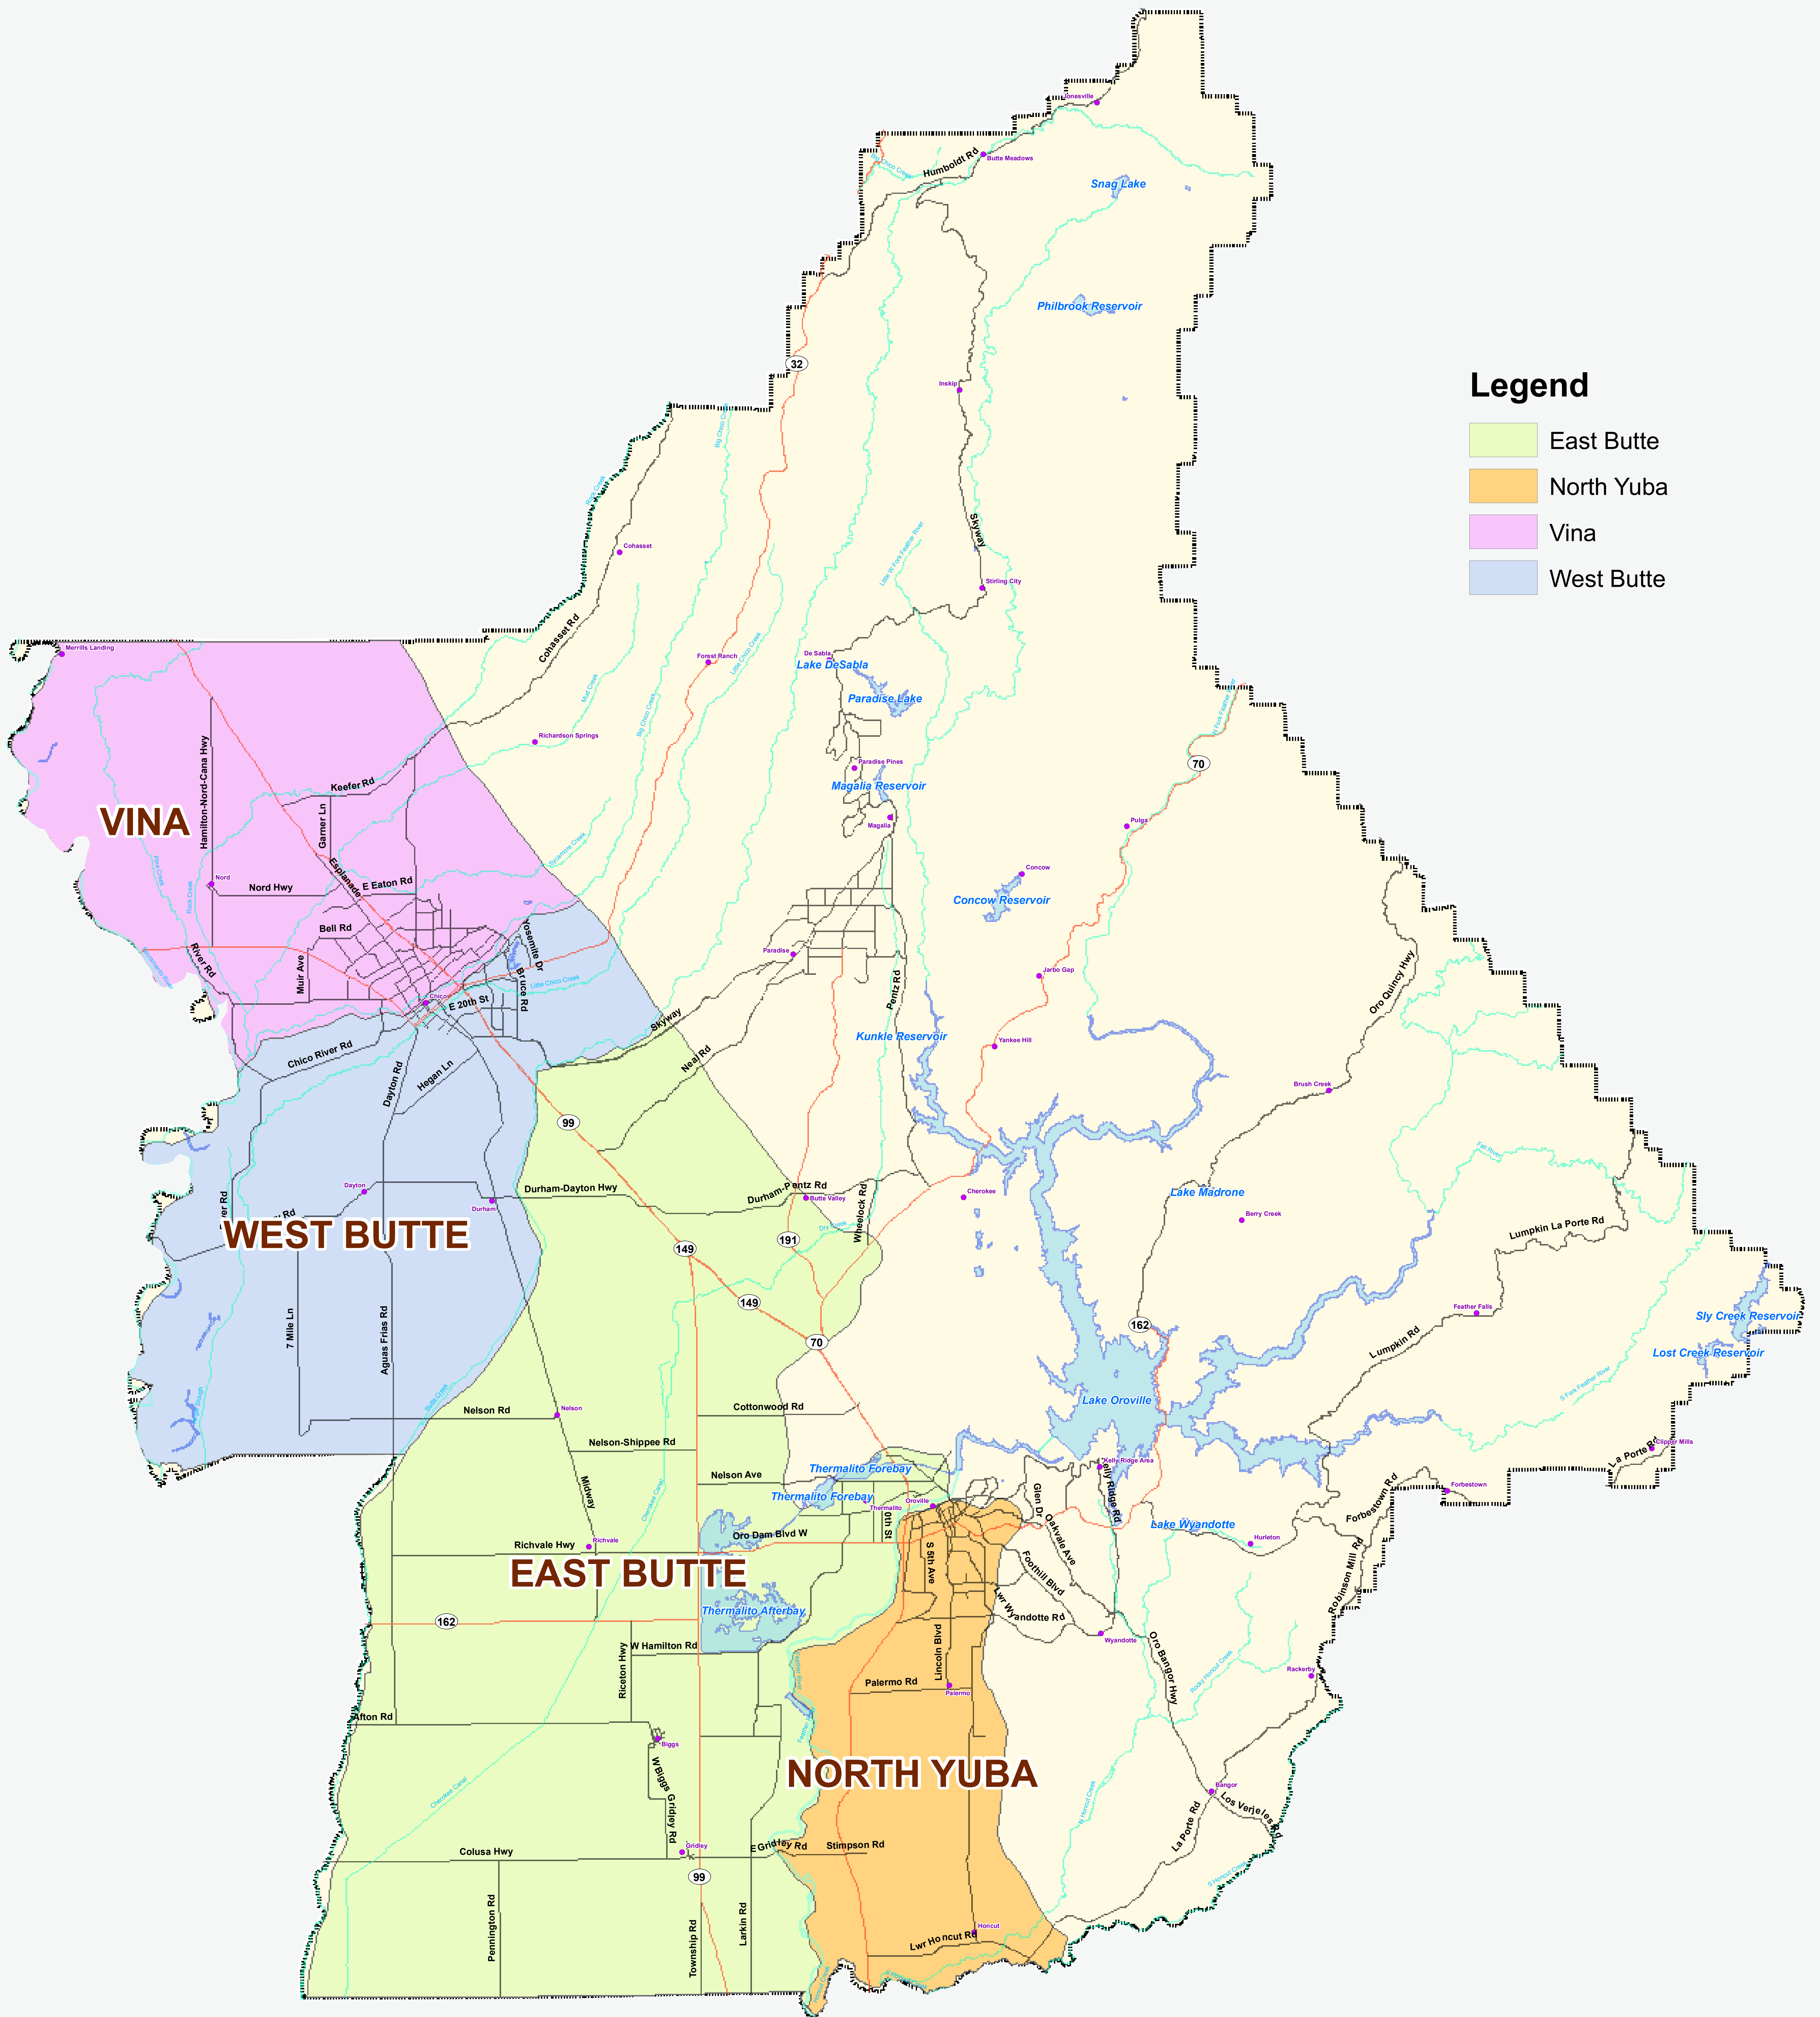

# BUTTE COUNTY CALIFORNIA

GROUNDWATER SUBBASINS - DWR

## Legend

- East Butte
- North Yuba
- Vina
- West Butte