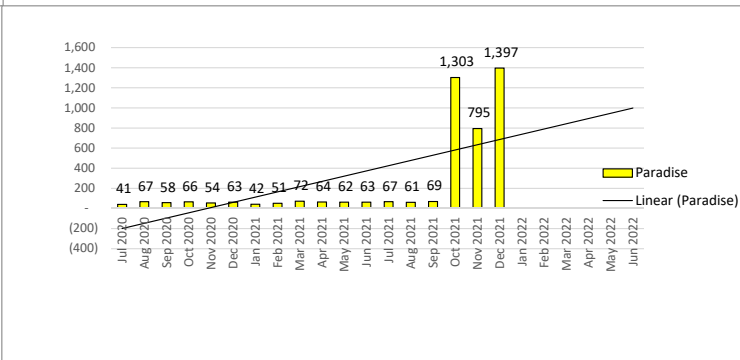

Monthly Statistics

December 2021

The WIFI went under a new provider in October 2021, and their statistics are different than the previous.

DIAL-A-STORY CALL SESSIONS

ENKI CIRCULATION

HOOPLA

OPAC PAGEVIEWS

Universal Class