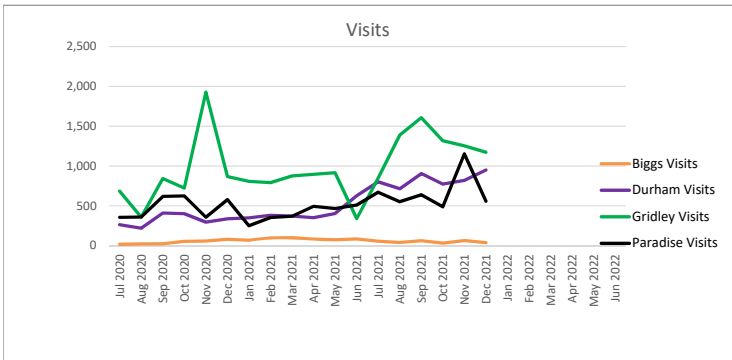

Monthly Statistics

December 2021

The WIFI went under a new provider in October 2021, and their statistics are different than the previous.

DIAL-A-STORY CALL SESSIONS

ENKI CIRCULATION

HOOPLA

OPAC PAGEVIEWS

Universal Class