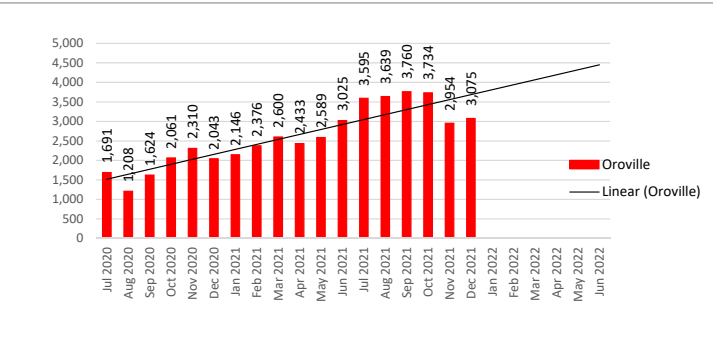

Monthly Statistics

December 2021

The WIFI went under a new provider in October 2021, and their statistics are different than the previous.

DIAL-A-STORY CALL SESSIONS

ENKI CIRCULATION

HOOPLA

OPAC PAGEVIEWS

Universal Class