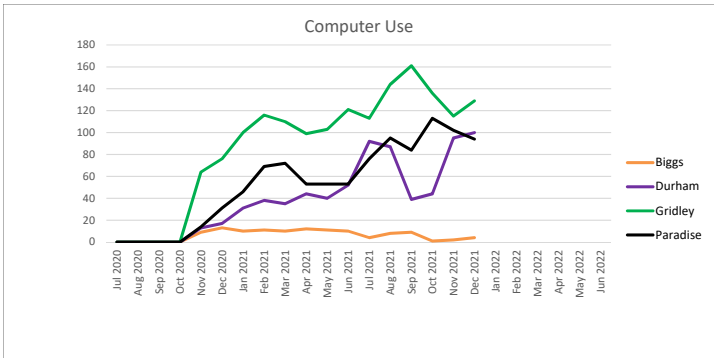

Monthly Statistics

December 2021

The WIFI went under a new provider in October 2021, and their statistics are different than the previous.

DIAL-A-STORY CALL SESSIONS

ENKI CIRCULATION

HOOPLA

OPAC PAGEVIEWS

Universal Class