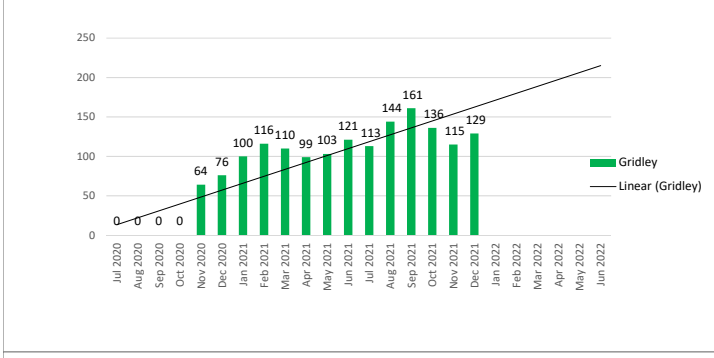

Monthly Statistics

December 2021

The WIFI went under a new provider in October 2021, and their statistics are different than the previous.

DIAL-A-STORY CALL SESSIONS

ENKI CIRCULATION

HOOPLA

OPAC PAGEVIEWS

Universal Class