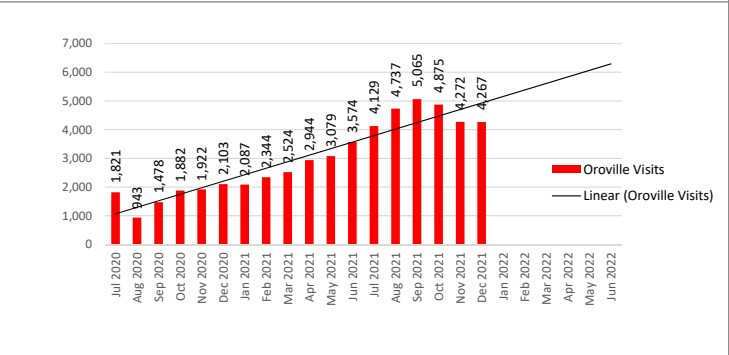

Monthly Statistics

December 2021

The WIFI went under a new provider in October 2021, and their statistics are different than the previous.

DIAL-A-STORY CALL SESSIONS

ENKI CIRCULATION

HOOPLA

OPAC PAGEVIEWS

Universal Class