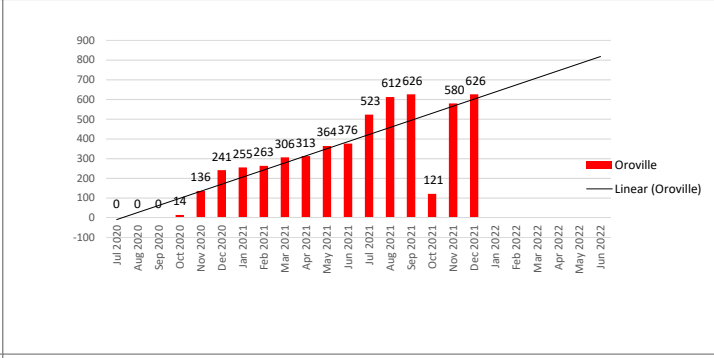

Monthly Statistics

December 2021

The WIFI went under a new provider in October 2021, and their statistics are different than the previous.

DIAL-A-STORY CALL SESSIONS

ENKI CIRCULATION

HOOPLA

OPAC PAGEVIEWS

Universal Class