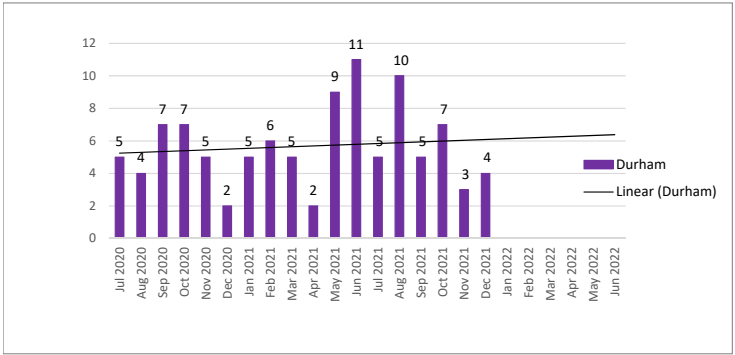

Monthly Statistics

December 2021

The WIFI went under a new provider in October 2021, and their statistics are different than the previous.

DIAL-A-STORY CALL SESSIONS

ENKI CIRCULATION

HOOPLA

OPAC PAGEVIEWS

Universal Class