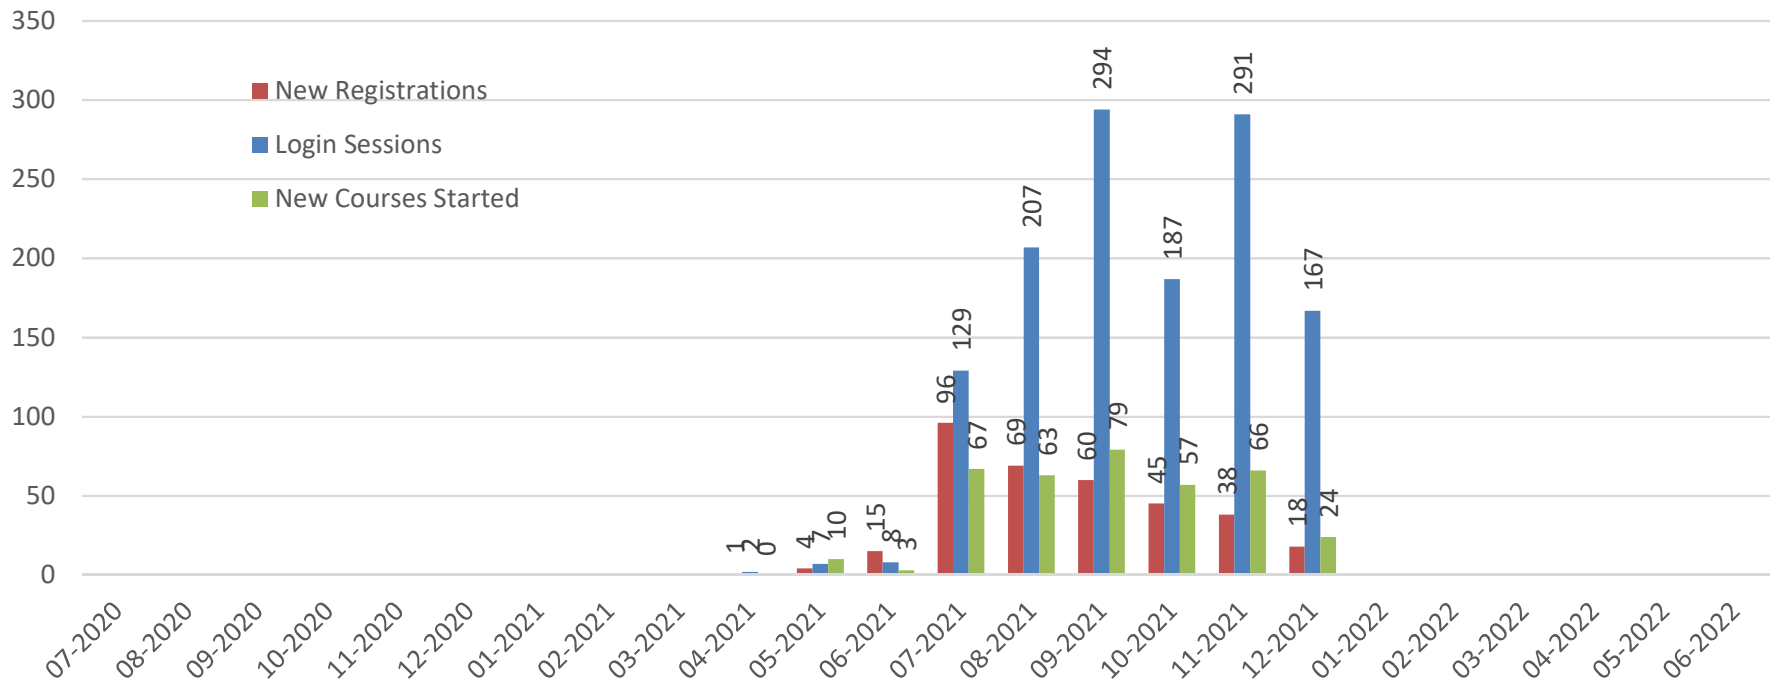

Monthly Statistics

December 2021

The WIFI went under a new provider in October 2021, and their statistics are different than the previous.

DIAL-A-STORY CALL SESSIONS

ENKI CIRCULATION

HOOPLA

OPAC PAGEVIEWS

Universal Class