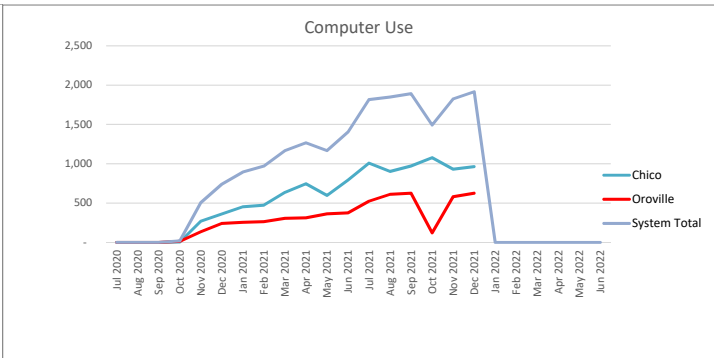

Monthly Statistics

December 2021

The WIFI went under a new provider in October 2021, and their statistics are different than the previous.

DIAL-A-STORY CALL SESSIONS

ENKI CIRCULATION

HOOPLA

OPAC PAGEVIEWS

Universal Class