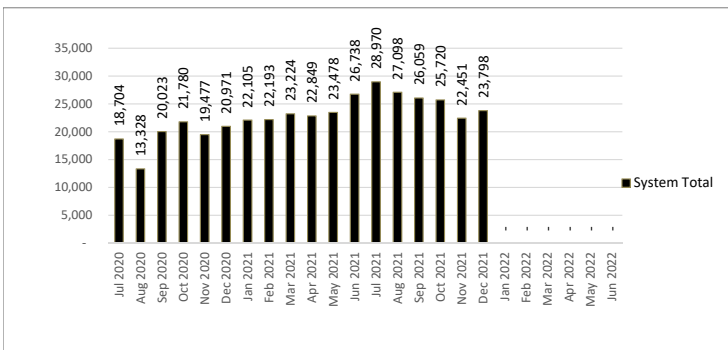

Monthly Statistics

December 2021

The WIFI went under a new provider in October 2021, and their statistics are different than the previous.

DIAL-A-STORY CALL SESSIONS

ENKI CIRCULATION

HOOPLA

OPAC PAGEVIEWS

Universal Class