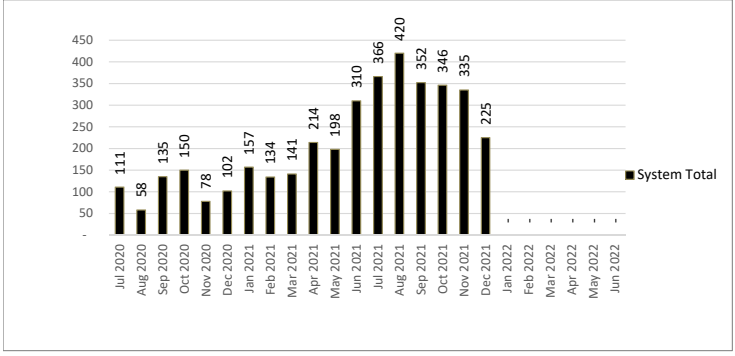

Monthly Statistics

December 2021

The WIFI went under a new provider in October 2021, and their statistics are different than the previous.

DIAL-A-STORY CALL SESSIONS

ENKI CIRCULATION

HOOPLA

OPAC PAGEVIEWS

Universal Class