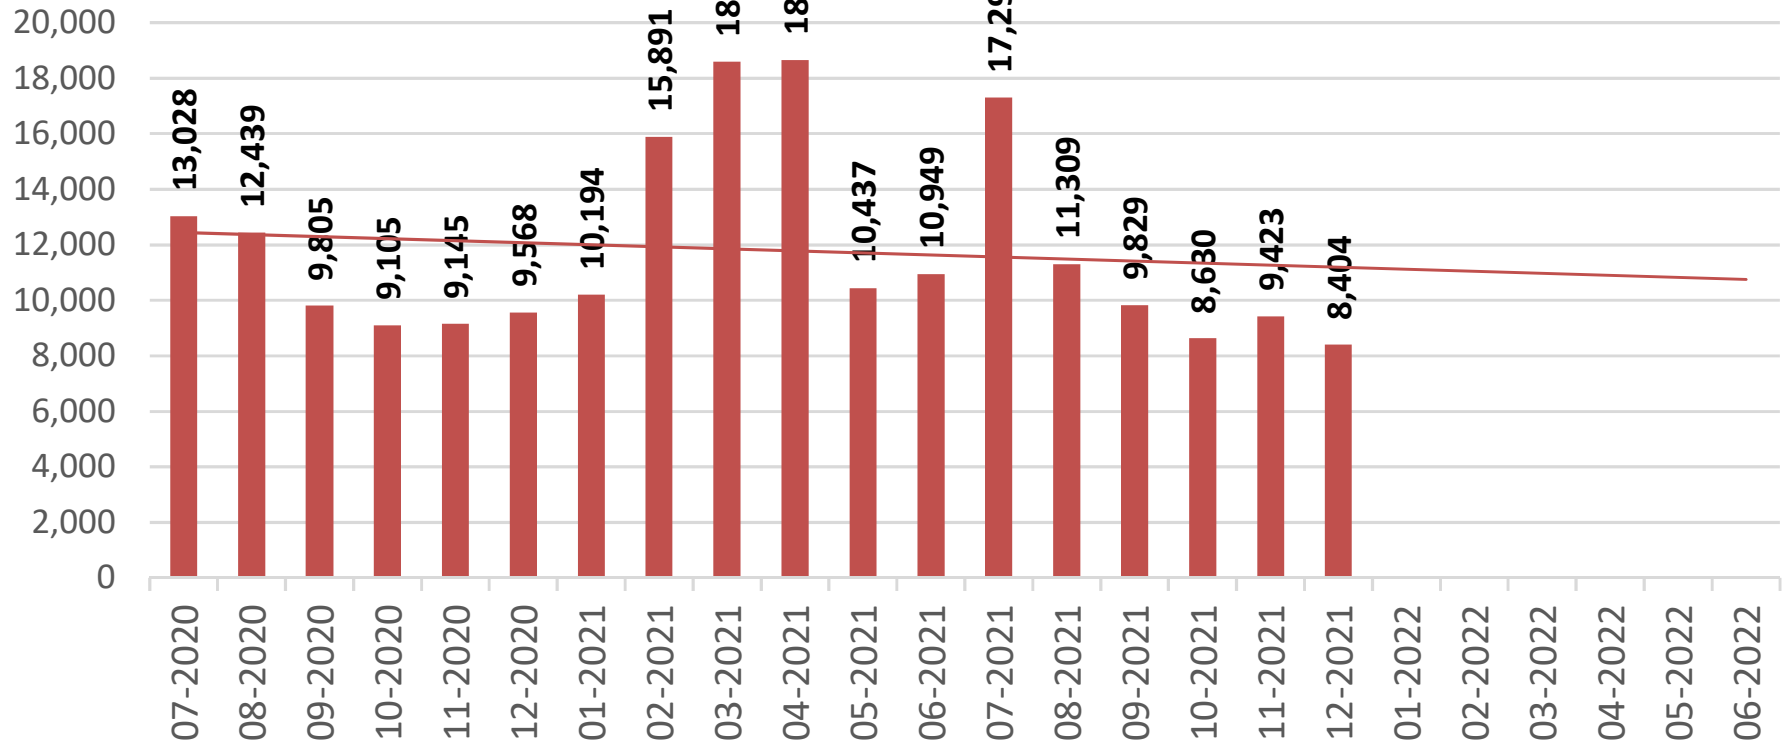

WEBSITE PAGEVIEWS