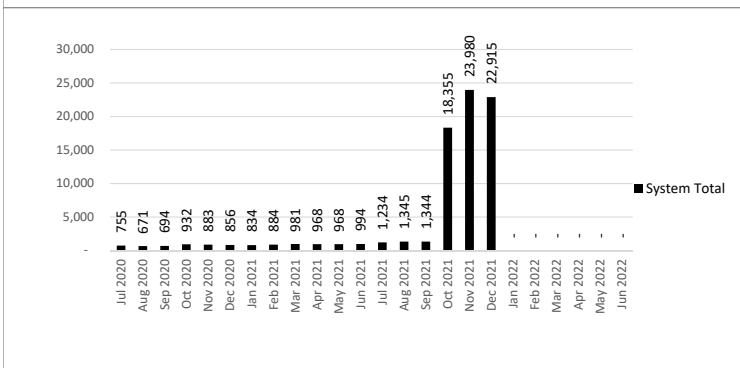

Monthly Statistics

December 2021

The WIFI went under a new provider in October 2021, and their statistics are different than the previous.

DIAL-A-STORY CALL SESSIONS

ENKI CIRCULATION

HOOPLA

OPAC PAGEVIEWS

Universal Class