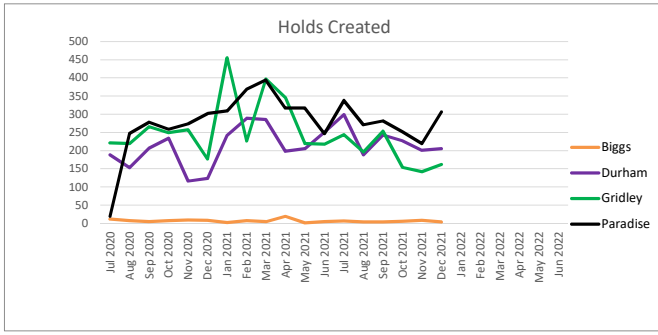

Monthly Statistics

December 2021

The WIFI went under a new provider in October 2021, and their statistics are different than the previous.

DIAL-A-STORY CALL SESSIONS

ENKI CIRCULATION

HOOPLA

OPAC PAGEVIEWS

Universal Class