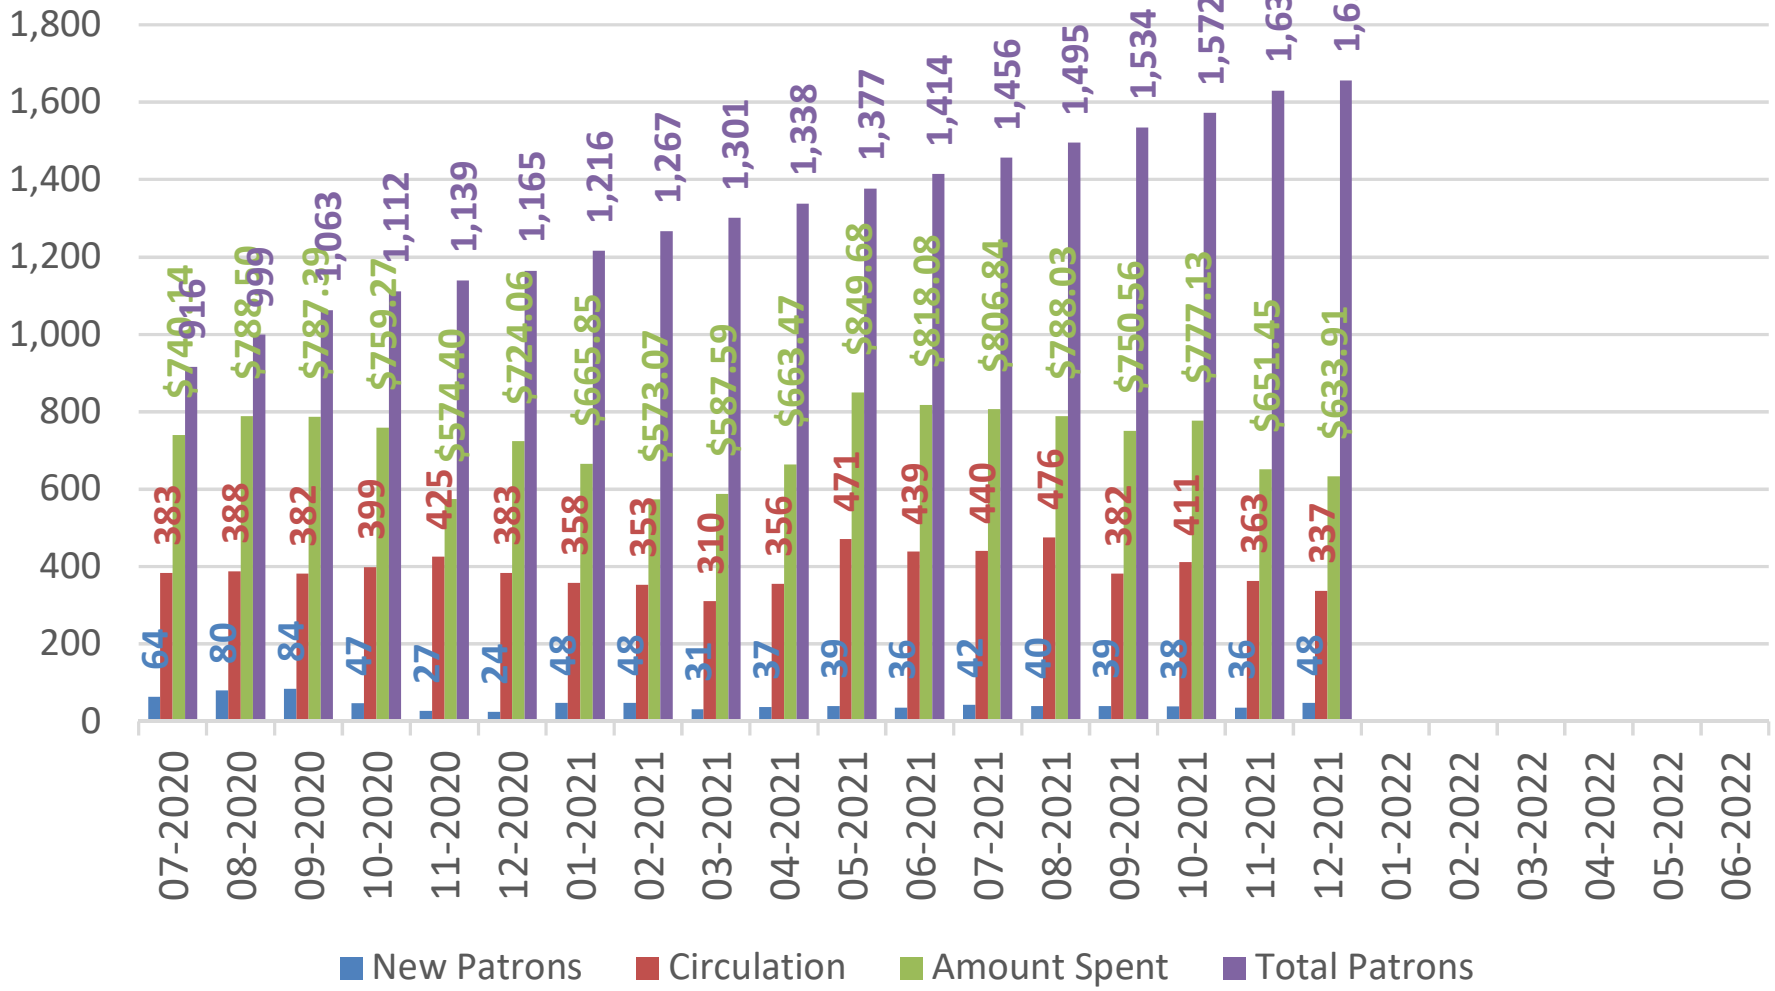

Monthly Statistics

December 2021

The WIFI went under a new provider in October 2021, and their statistics are different than the previous.

DIAL-A-STORY CALL SESSIONS

ENKI CIRCULATION

HOOPLA

OPAC PAGEVIEWS

Universal Class