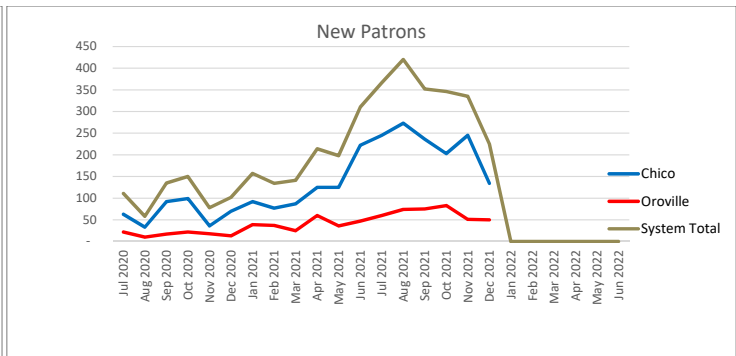

Monthly Statistics

December 2021

The WIFI went under a new provider in October 2021, and their statistics are different than the previous.

DIAL-A-STORY CALL SESSIONS

ENKI CIRCULATION

HOOPLA

OPAC PAGEVIEWS

Universal Class