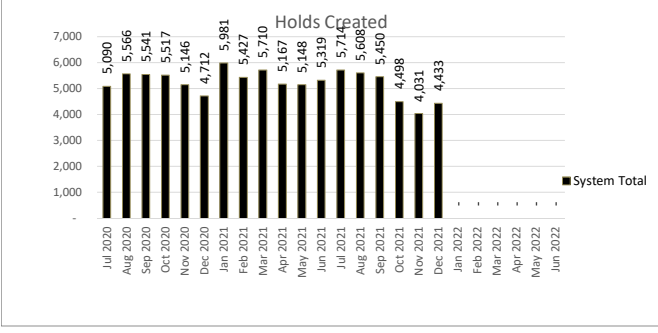

Monthly Statistics

December 2021

The WIFI went under a new provider in October 2021, and their statistics are different than the previous.

DIAL-A-STORY CALL SESSIONS

ENKI CIRCULATION

HOOPLA

OPAC PAGEVIEWS

Universal Class