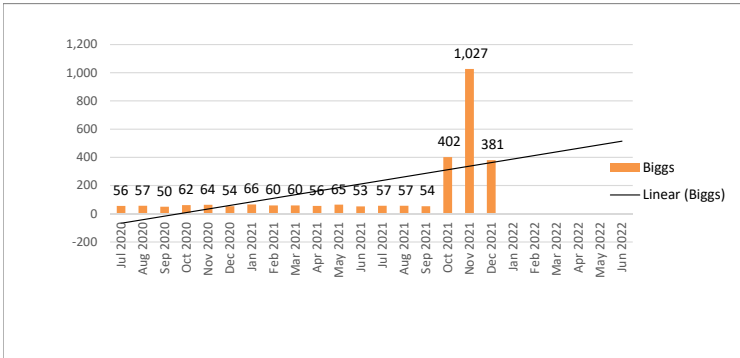

Monthly Statistics

December 2021

The WIFI went under a new provider in October 2021, and their statistics are different than the previous.

DIAL-A-STORY CALL SESSIONS

ENKI CIRCULATION

HOOPLA

OPAC PAGEVIEWS

Universal Class