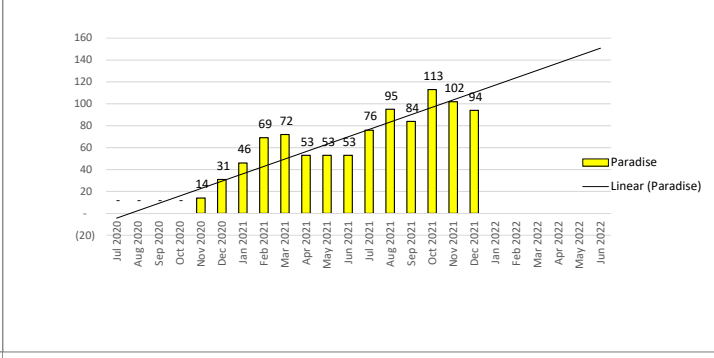

Monthly Statistics

December 2021

The WIFI went under a new provider in October 2021, and their statistics are different than the previous.

DIAL-A-STORY CALL SESSIONS

ENKI CIRCULATION

HOOPLA

OPAC PAGEVIEWS

Universal Class