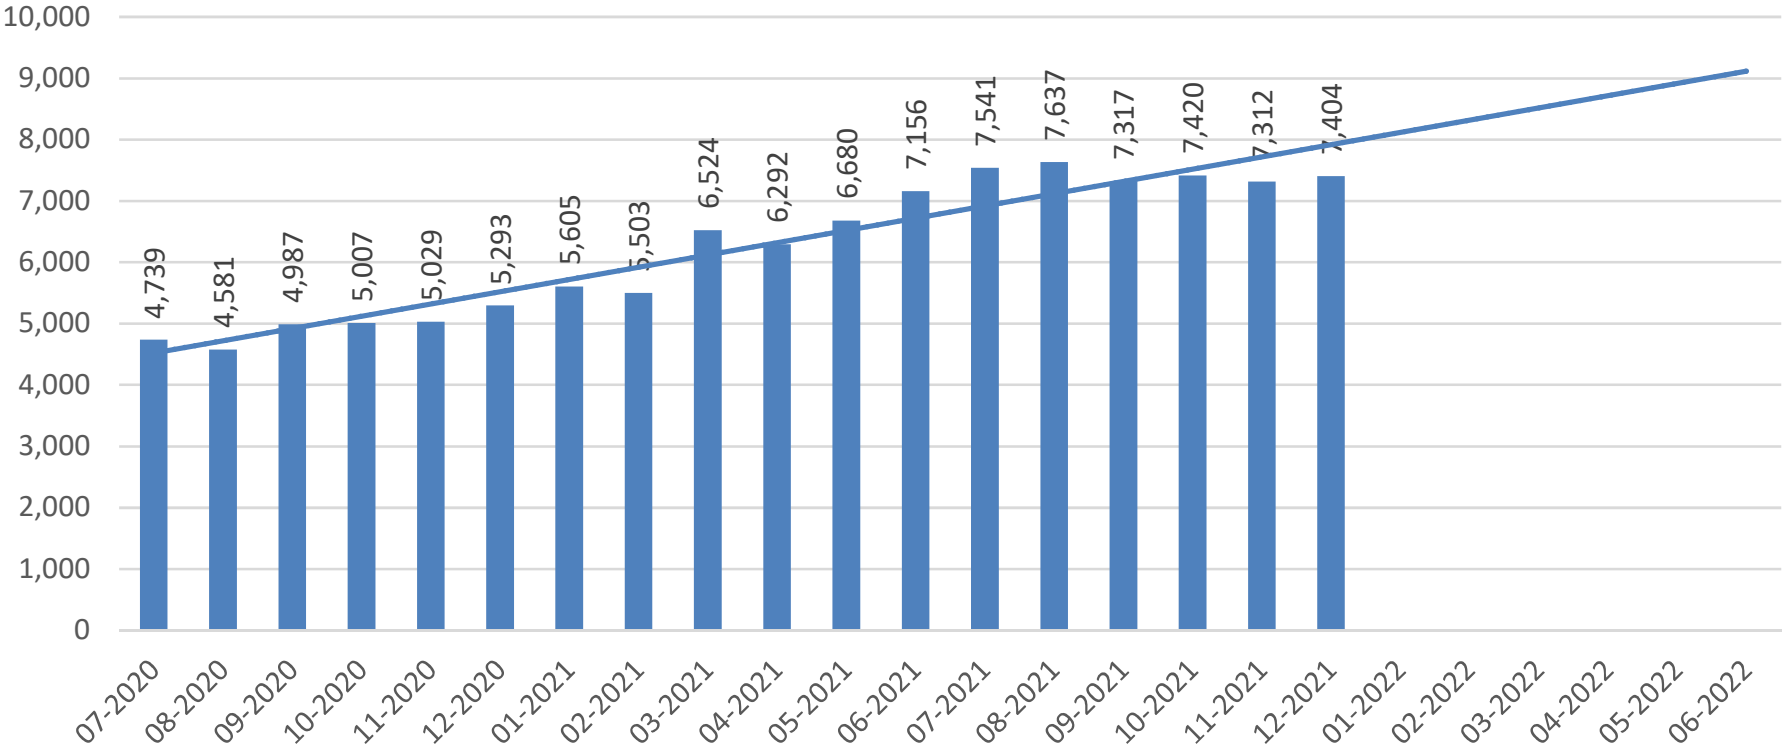

Overdrive/Libby