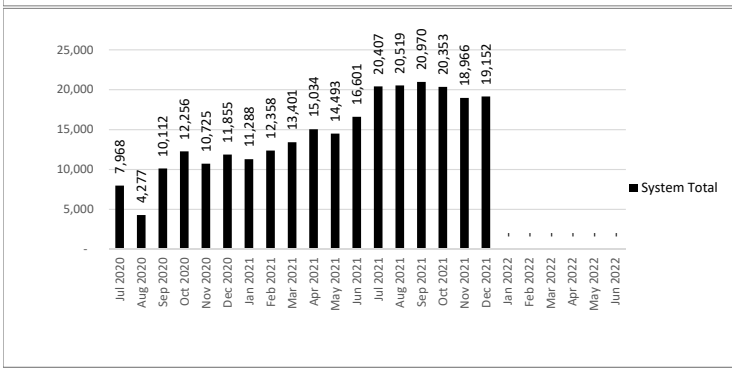

Monthly Statistics

December 2021

The WIFI went under a new provider in October 2021, and their statistics are different than the previous.

DIAL-A-STORY CALL SESSIONS

ENKI CIRCULATION

HOOPLA

OPAC PAGEVIEWS

Universal Class