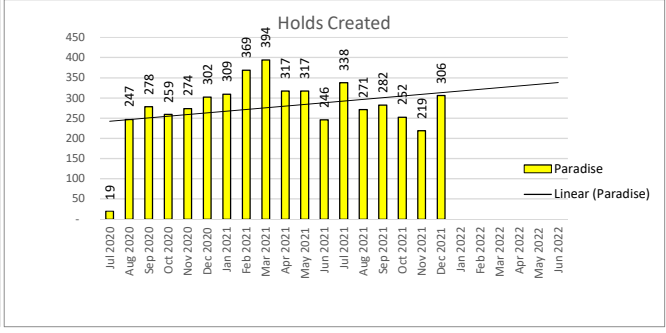

Monthly Statistics

December 2021

The WIFI went under a new provider in October 2021, and their statistics are different than the previous.

DIAL-A-STORY CALL SESSIONS

ENKI CIRCULATION

HOOPLA

OPAC PAGEVIEWS

Universal Class