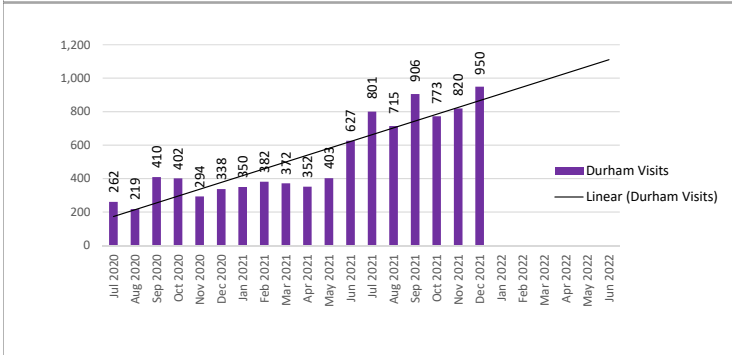

Monthly Statistics

December 2021

The WIFI went under a new provider in October 2021, and their statistics are different than the previous.

DIAL-A-STORY CALL SESSIONS

ENKI CIRCULATION

HOOPLA

OPAC PAGEVIEWS

Universal Class