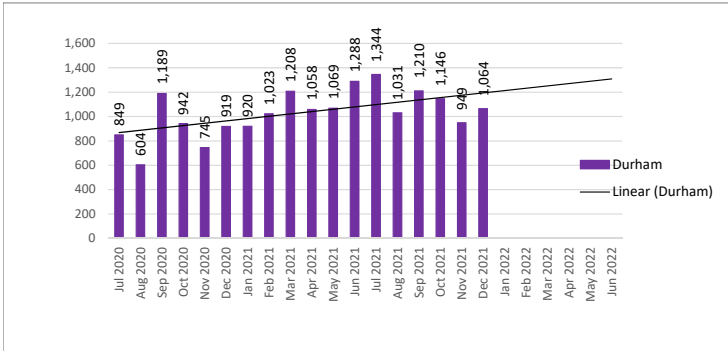

Monthly Statistics

December 2021

The WIFI went under a new provider in October 2021, and their statistics are different than the previous.

DIAL-A-STORY CALL SESSIONS

ENKI CIRCULATION

HOOPLA

OPAC PAGEVIEWS

Universal Class