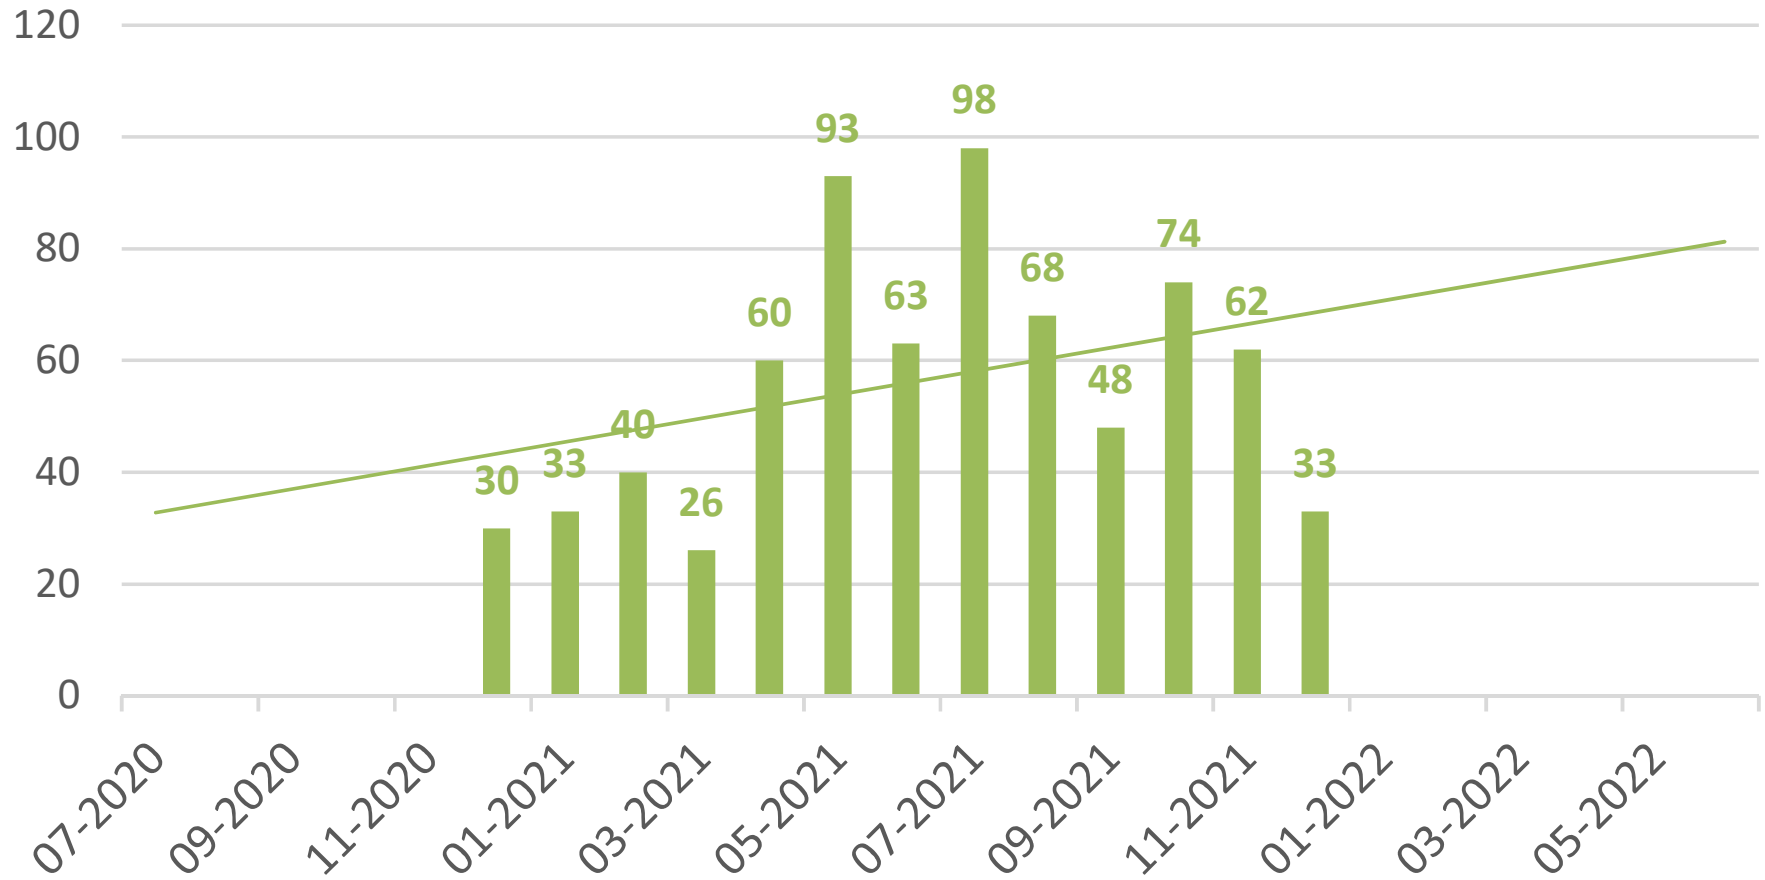

Monthly Statistics

December 2021

The WIFI went under a new provider in October 2021, and their statistics are different than the previous.

DIAL-A-STORY CALL SESSIONS

ENKI CIRCULATION

HOOPLA

OPAC PAGEVIEWS

Universal Class