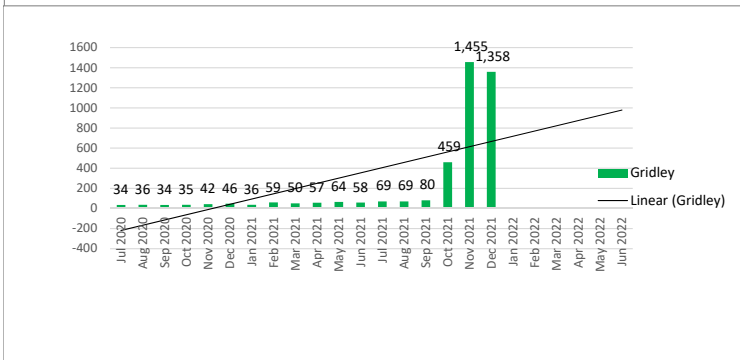

Monthly Statistics

December 2021

The WIFI went under a new provider in October 2021, and their statistics are different than the previous.

DIAL-A-STORY CALL SESSIONS

ENKI CIRCULATION

HOOPLA

OPAC PAGEVIEWS

Universal Class