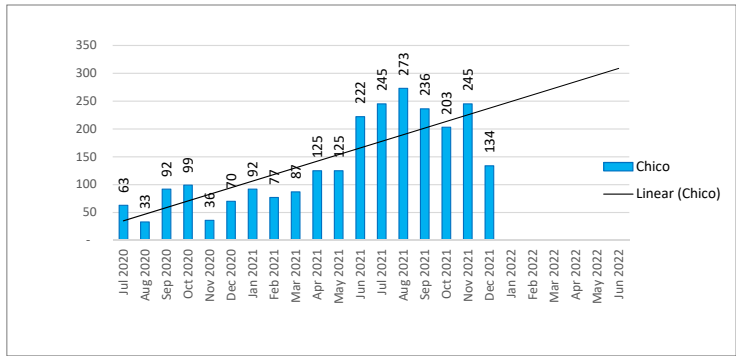

Monthly Statistics

December 2021

The WIFI went under a new provider in October 2021, and their statistics are different than the previous.

DIAL-A-STORY CALL SESSIONS

ENKI CIRCULATION

HOOPLA

OPAC PAGEVIEWS

Universal Class