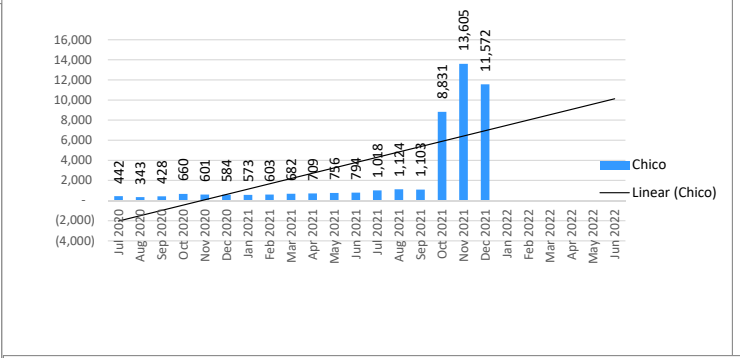

Monthly Statistics

December 2021

The WIFI went under a new provider in October 2021, and their statistics are different than the previous.

DIAL-A-STORY CALL SESSIONS

ENKI CIRCULATION

HOOPLA

OPAC PAGEVIEWS

Universal Class