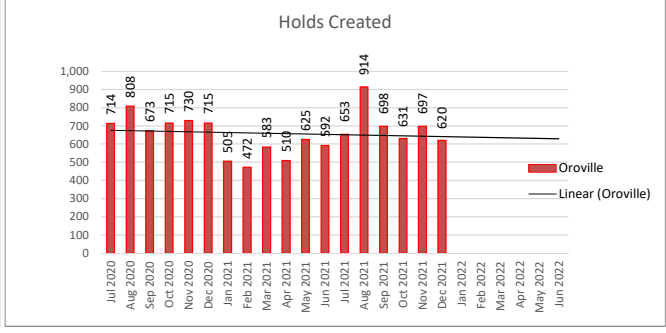

Monthly Statistics

December 2021

The WIFI went under a new provider in October 2021, and their statistics are different than the previous.

DIAL-A-STORY CALL SESSIONS

ENKI CIRCULATION

HOOPLA

OPAC PAGEVIEWS

Universal Class