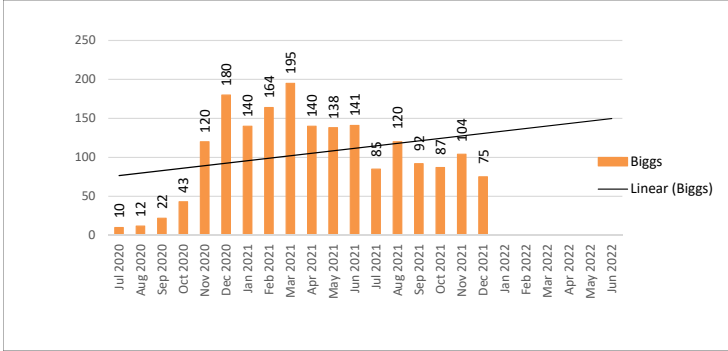

Monthly Statistics

December 2021

The WIFI went under a new provider in October 2021, and their statistics are different than the previous.

DIAL-A-STORY CALL SESSIONS

ENKI CIRCULATION

HOOPLA

OPAC PAGEVIEWS

Universal Class