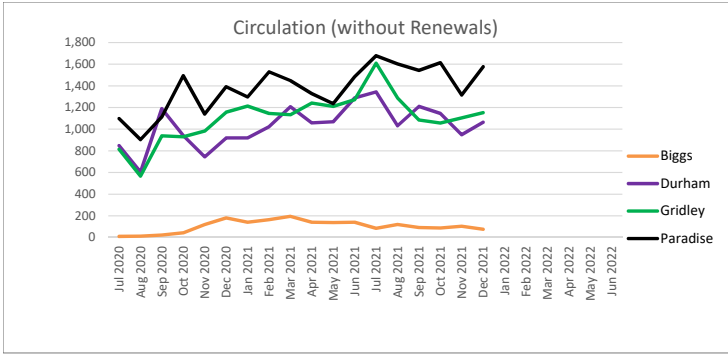

Monthly Statistics

December 2021

The WIFI went under a new provider in October 2021, and their statistics are different than the previous.

DIAL-A-STORY CALL SESSIONS

ENKI CIRCULATION

HOOPLA

OPAC PAGEVIEWS

Universal Class