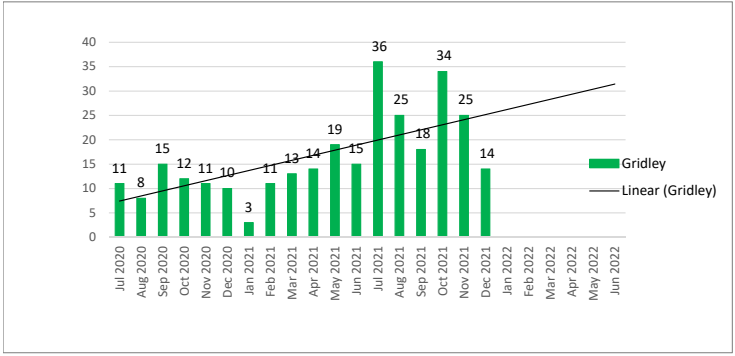

Monthly Statistics

December 2021

The WIFI went under a new provider in October 2021, and their statistics are different than the previous.

DIAL-A-STORY CALL SESSIONS

ENKI CIRCULATION

HOOPLA

OPAC PAGEVIEWS

Universal Class