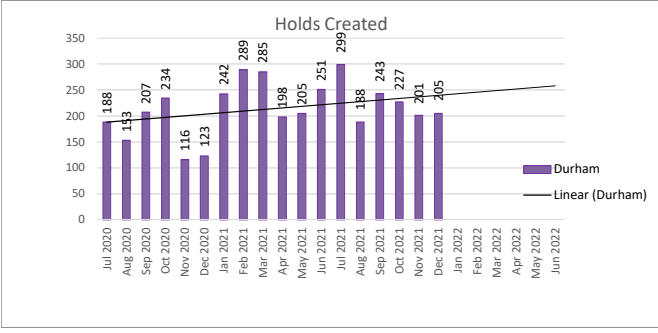

Monthly Statistics

December 2021

The WIFI went under a new provider in October 2021, and their statistics are different than the previous.

DIAL-A-STORY CALL SESSIONS

ENKI CIRCULATION

HOOPLA

OPAC PAGEVIEWS

Universal Class