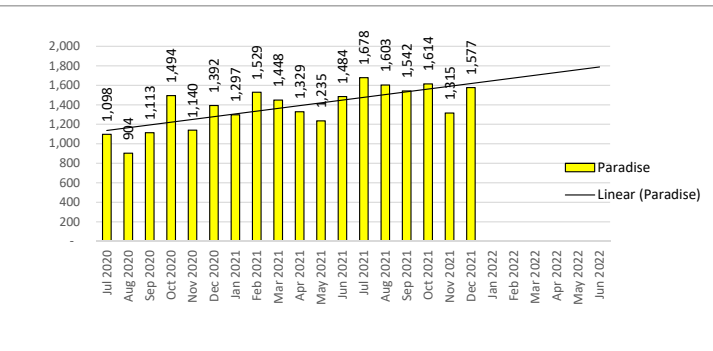

Monthly Statistics

December 2021

The WIFI went under a new provider in October 2021, and their statistics are different than the previous.

DIAL-A-STORY CALL SESSIONS

ENKI CIRCULATION

HOOPLA

OPAC PAGEVIEWS

Universal Class