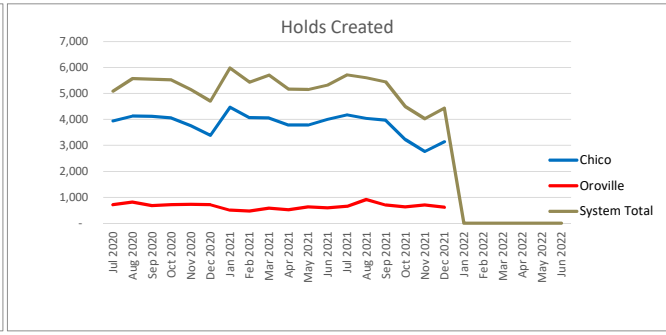

Monthly Statistics

December 2021

The WIFI went under a new provider in October 2021, and their statistics are different than the previous.

DIAL-A-STORY CALL SESSIONS

ENKI CIRCULATION

HOOPLA

OPAC PAGEVIEWS

Universal Class