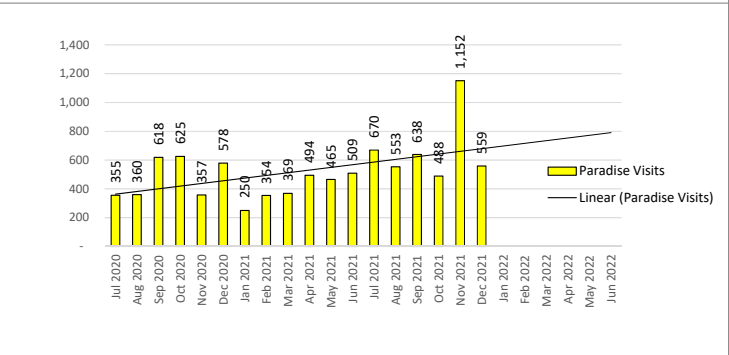

Monthly Statistics

December 2021

The WIFI went under a new provider in October 2021, and their statistics are different than the previous.

DIAL-A-STORY CALL SESSIONS

ENKI CIRCULATION

HOOPLA

OPAC PAGEVIEWS

Universal Class