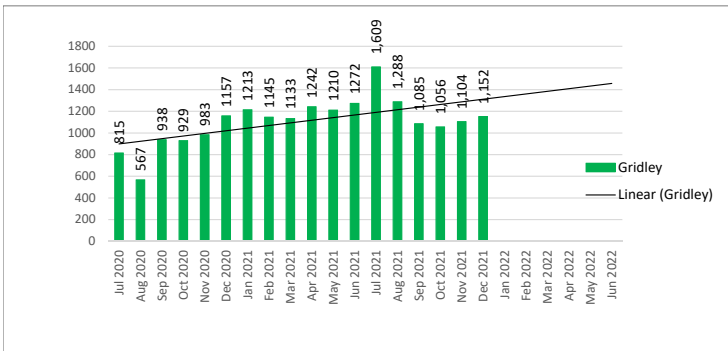

Monthly Statistics

December 2021

The WIFI went under a new provider in October 2021, and their statistics are different than the previous.

DIAL-A-STORY CALL SESSIONS

ENKI CIRCULATION

HOOPLA

OPAC PAGEVIEWS

Universal Class