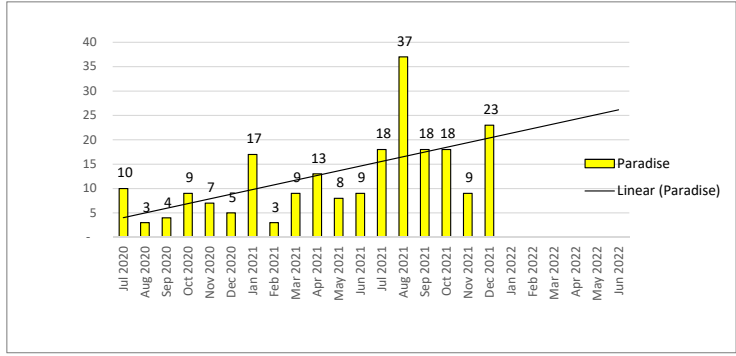

Monthly Statistics

December 2021

The WIFI went under a new provider in October 2021, and their statistics are different than the previous.

DIAL-A-STORY CALL SESSIONS

ENKI CIRCULATION

HOOPLA

OPAC PAGEVIEWS

Universal Class