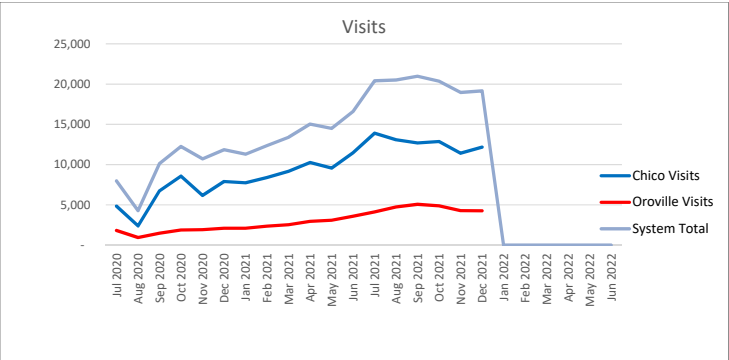

Monthly Statistics

December 2021

The WIFI went under a new provider in October 2021, and their statistics are different than the previous.

DIAL-A-STORY CALL SESSIONS

ENKI CIRCULATION

HOOPLA

OPAC PAGEVIEWS

Universal Class