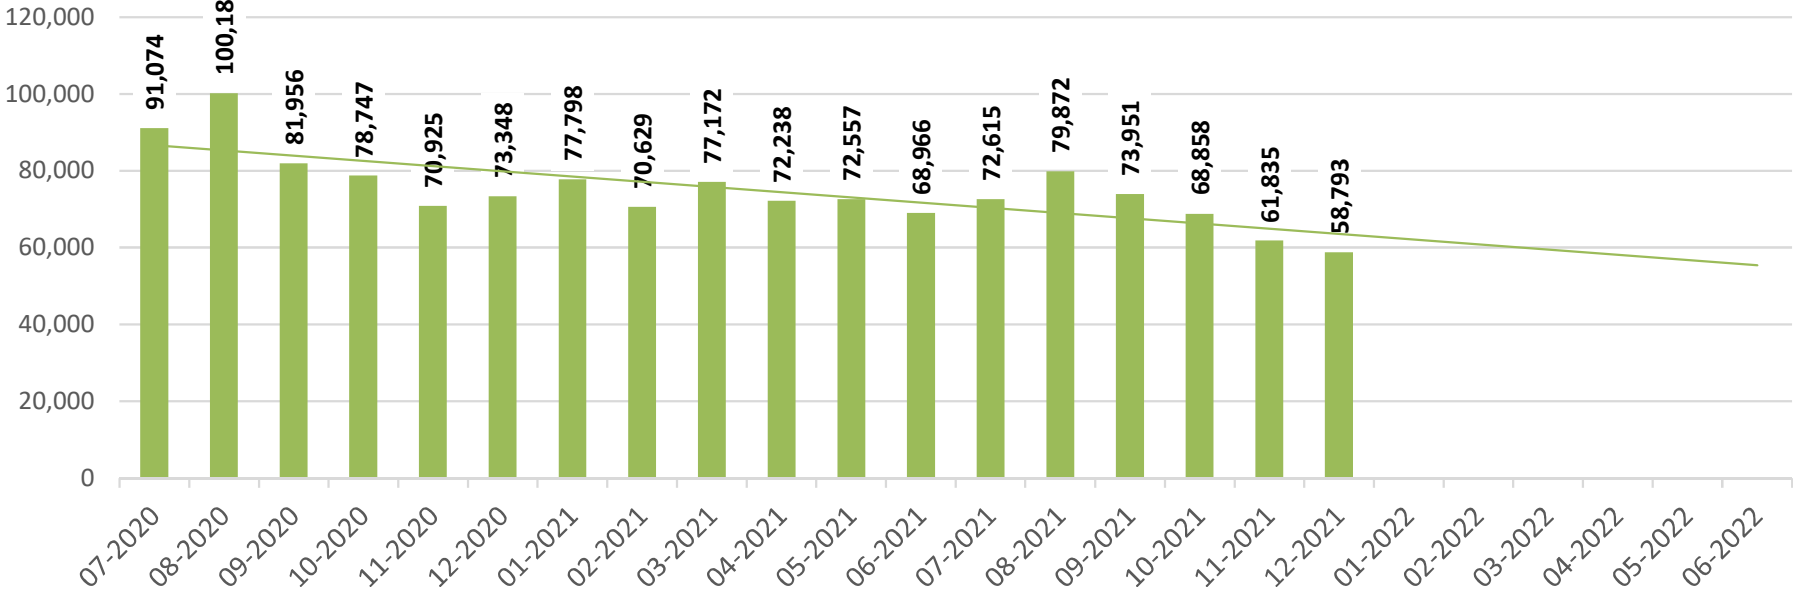

Monthly Statistics

December 2021

The WIFI went under a new provider in October 2021, and their statistics are different than the previous.

DIAL-A-STORY CALL SESSIONS

ENKI CIRCULATION

HOOPLA

OPAC PAGEVIEWS

Universal Class