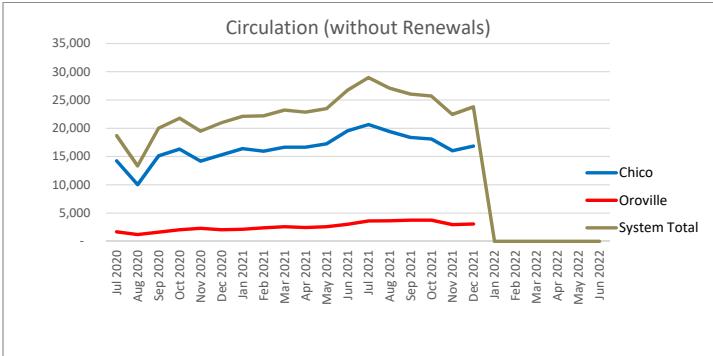

Monthly Statistics

December 2021

The WIFI went under a new provider in October 2021, and their statistics are different than the previous.

DIAL-A-STORY CALL SESSIONS

ENKI CIRCULATION

HOOPLA

OPAC PAGEVIEWS

Universal Class