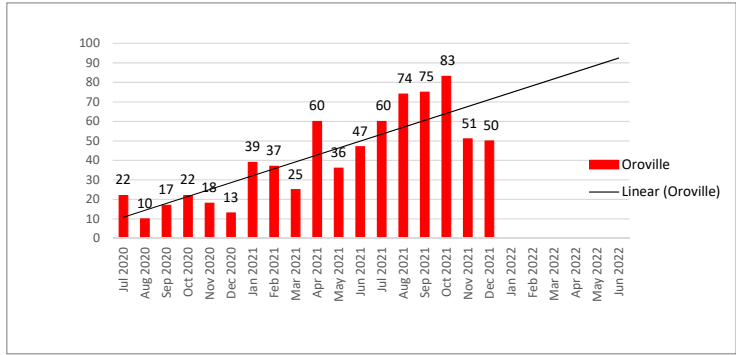

Monthly Statistics

December 2021

The WIFI went under a new provider in October 2021, and their statistics are different than the previous.

DIAL-A-STORY CALL SESSIONS

ENKI CIRCULATION

HOOPLA

OPAC PAGEVIEWS

Universal Class