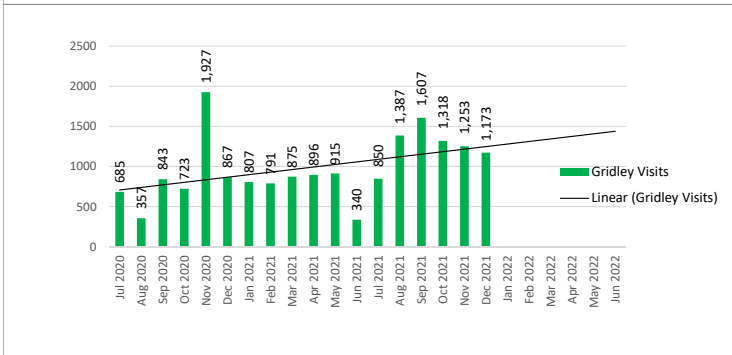

Monthly Statistics

December 2021

The WIFI went under a new provider in October 2021, and their statistics are different than the previous.

DIAL-A-STORY CALL SESSIONS

ENKI CIRCULATION

HOOPLA

OPAC PAGEVIEWS

Universal Class