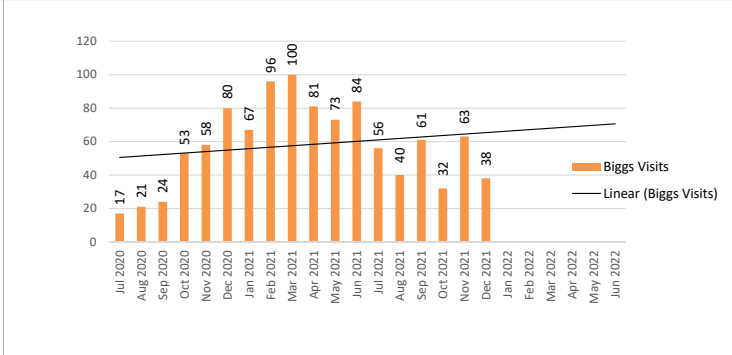

Monthly Statistics

December 2021

The WIFI went under a new provider in October 2021, and their statistics are different than the previous.

DIAL-A-STORY CALL SESSIONS

ENKI CIRCULATION

HOOPLA

OPAC PAGEVIEWS

Universal Class