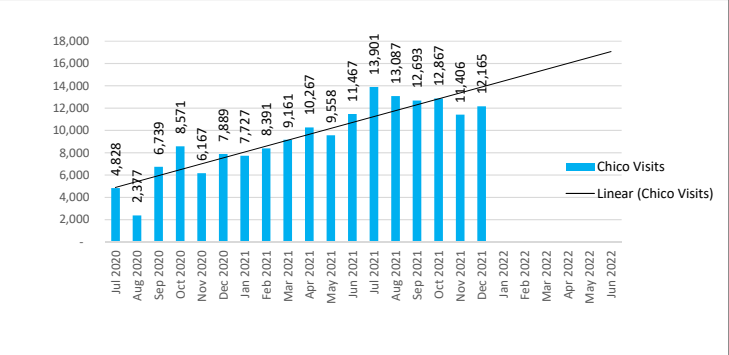

Monthly Statistics

December 2021

The WIFI went under a new provider in October 2021, and their statistics are different than the previous.

DIAL-A-STORY CALL SESSIONS

ENKI CIRCULATION

HOOPLA

OPAC PAGEVIEWS

Universal Class