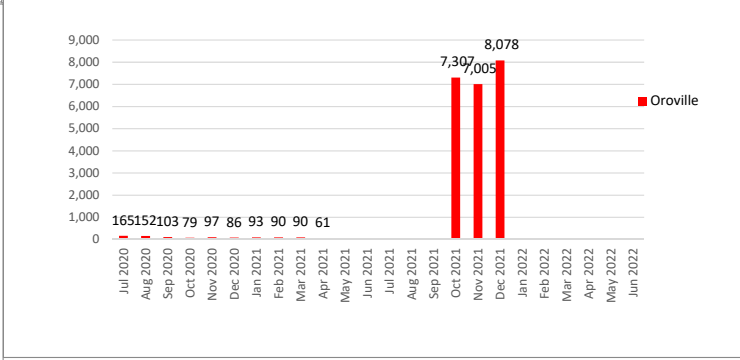

Monthly Statistics

December 2021

The WIFI went under a new provider in October 2021, and their statistics are different than the previous.

DIAL-A-STORY CALL SESSIONS

ENKI CIRCULATION

HOOPLA

OPAC PAGEVIEWS

Universal Class