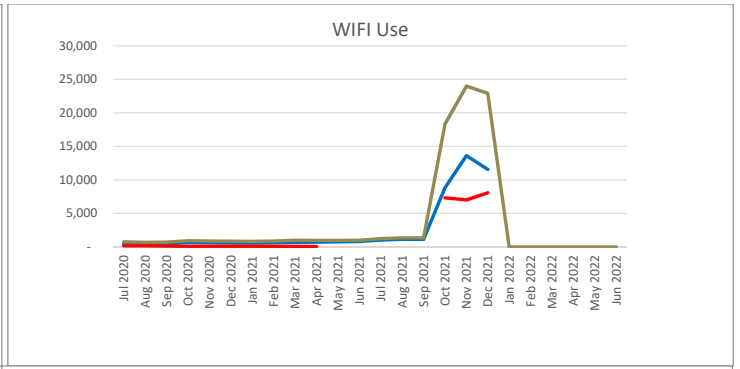

Monthly Statistics

December 2021

The WIFI went under a new provider in October 2021, and their statistics are different than the previous.

DIAL-A-STORY CALL SESSIONS

ENKI CIRCULATION

HOOPLA

OPAC PAGEVIEWS

Universal Class