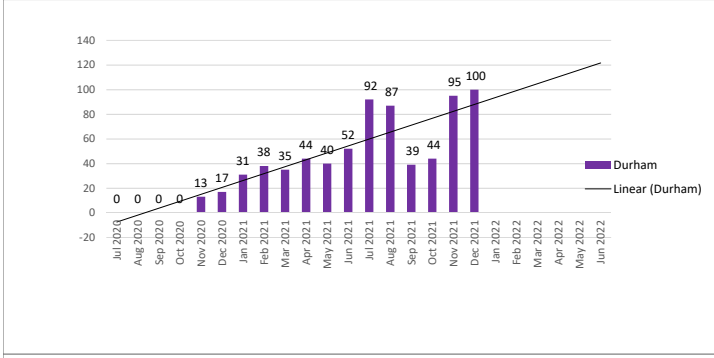

Monthly Statistics

December 2021

The WIFI went under a new provider in October 2021, and their statistics are different than the previous.

DIAL-A-STORY CALL SESSIONS

ENKI CIRCULATION

HOOPLA

OPAC PAGEVIEWS

Universal Class