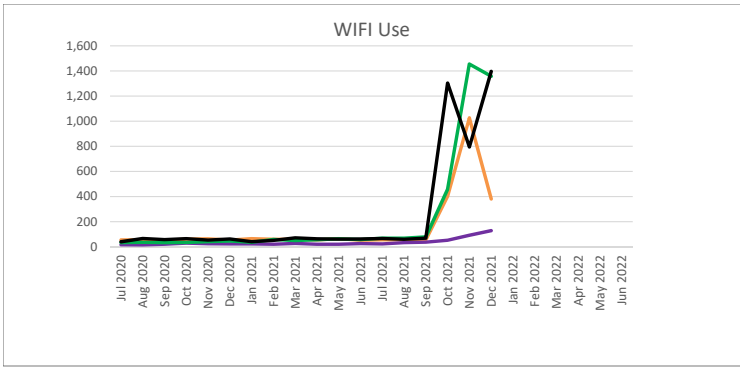

Monthly Statistics

December 2021

The WIFI went under a new provider in October 2021, and their statistics are different than the previous.

DIAL-A-STORY CALL SESSIONS

ENKI CIRCULATION

HOOPLA

OPAC PAGEVIEWS

Universal Class