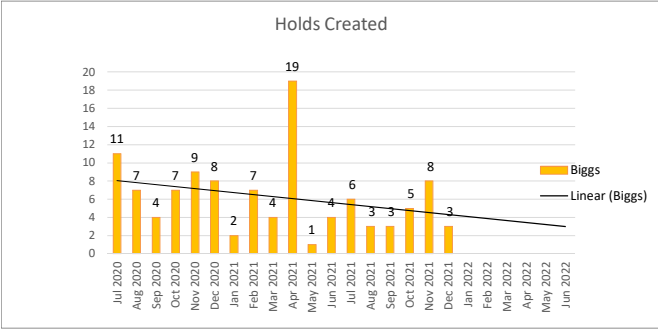

Monthly Statistics

December 2021

The WIFI went under a new provider in October 2021, and their statistics are different than the previous.

DIAL-A-STORY CALL SESSIONS

ENKI CIRCULATION

HOOPLA

OPAC PAGEVIEWS

Universal Class