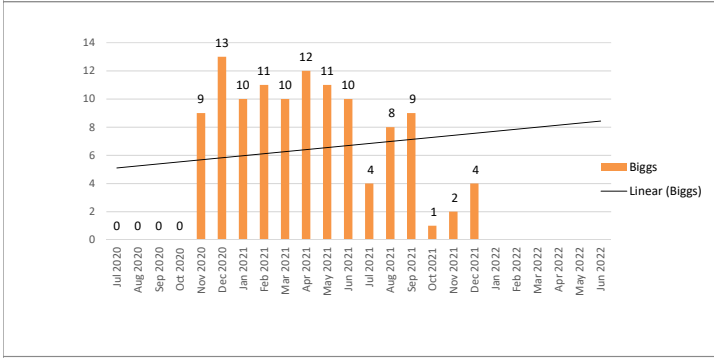

Monthly Statistics

December 2021

The WIFI went under a new provider in October 2021, and their statistics are different than the previous.

DIAL-A-STORY CALL SESSIONS

ENKI CIRCULATION

HOOPLA

OPAC PAGEVIEWS

Universal Class