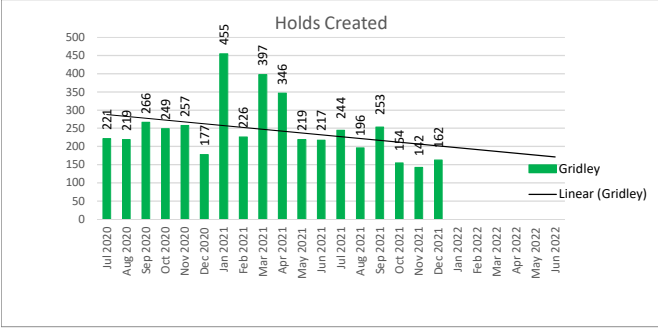

Monthly Statistics

December 2021

The WIFI went under a new provider in October 2021, and their statistics are different than the previous.

DIAL-A-STORY CALL SESSIONS

ENKI CIRCULATION

HOOPLA

OPAC PAGEVIEWS

Universal Class