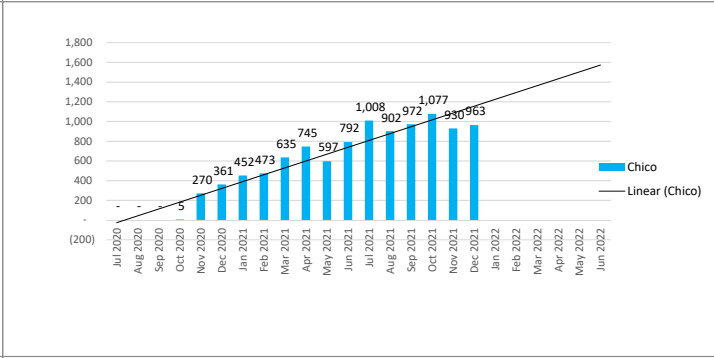

Monthly Statistics

December 2021

The WIFI went under a new provider in October 2021, and their statistics are different than the previous.

DIAL-A-STORY CALL SESSIONS

ENKI CIRCULATION

HOOPLA

OPAC PAGEVIEWS

Universal Class