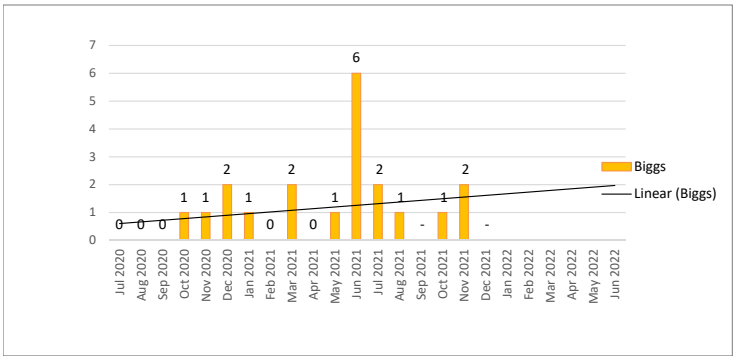

Monthly Statistics

December 2021

The WIFI went under a new provider in October 2021, and their statistics are different than the previous.

DIAL-A-STORY CALL SESSIONS

ENKI CIRCULATION

HOOPLA

OPAC PAGEVIEWS

Universal Class