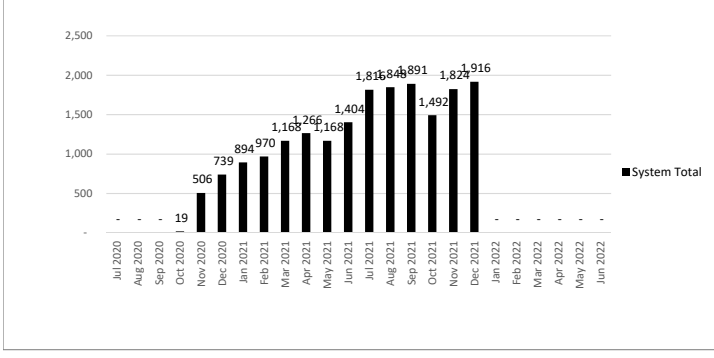

Monthly Statistics

December 2021

The WIFI went under a new provider in October 2021, and their statistics are different than the previous.

DIAL-A-STORY CALL SESSIONS

ENKI CIRCULATION

HOOPLA

OPAC PAGEVIEWS

Universal Class