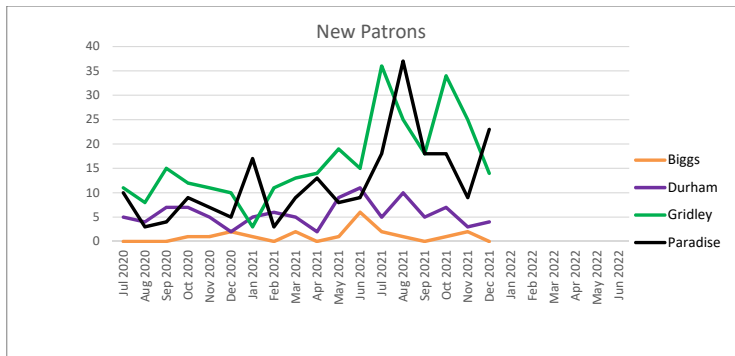

Monthly Statistics

December 2021

The WIFI went under a new provider in October 2021, and their statistics are different than the previous.

DIAL-A-STORY CALL SESSIONS

ENKI CIRCULATION

HOOPLA

OPAC PAGEVIEWS

Universal Class