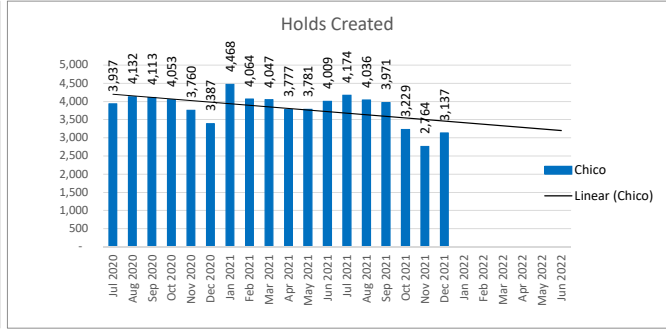

Monthly Statistics

December 2021

The WIFI went under a new provider in October 2021, and their statistics are different than the previous.

DIAL-A-STORY CALL SESSIONS

ENKI CIRCULATION

HOOPLA

OPAC PAGEVIEWS

Universal Class