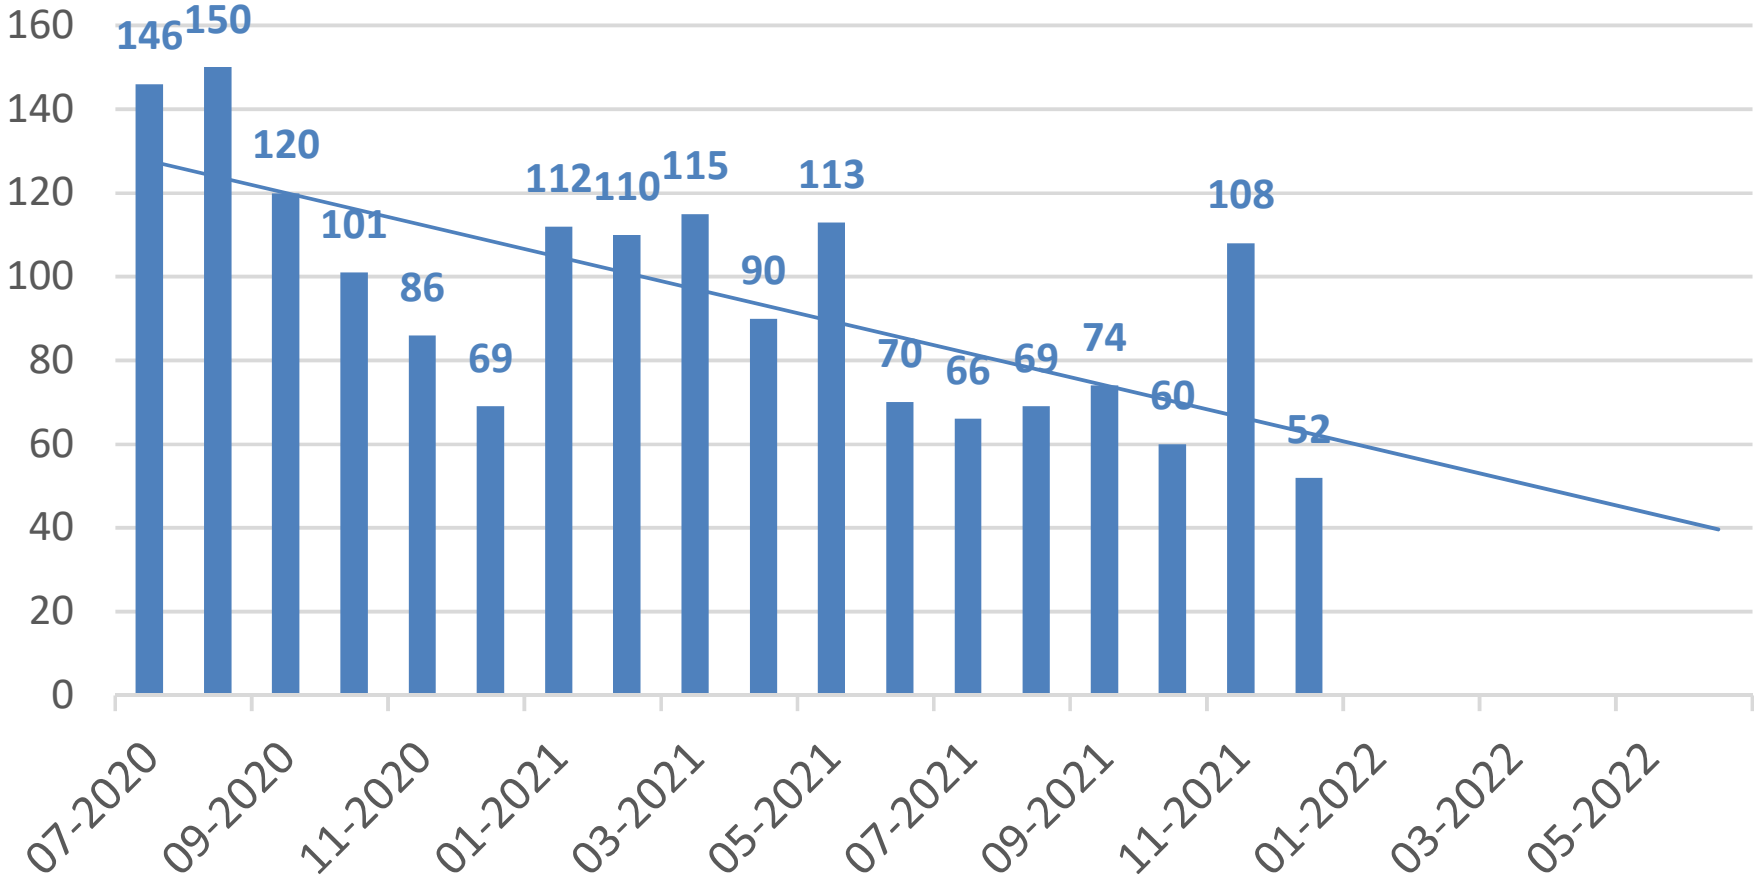

Monthly Statistics

December 2021

The WIFI went under a new provider in October 2021, and their statistics are different than the previous.

DIAL-A-STORY CALL SESSIONS

ENKI CIRCULATION

HOOPLA

OPAC PAGEVIEWS

Universal Class