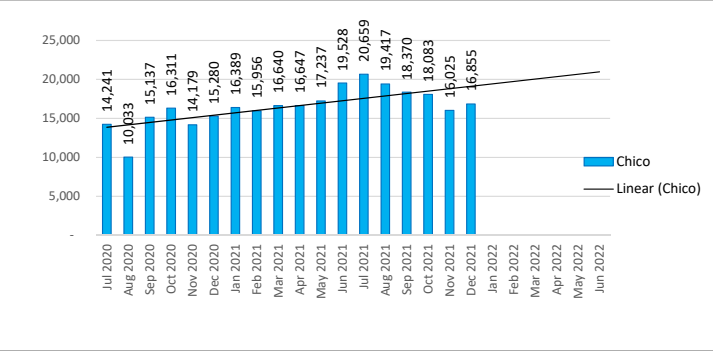

Monthly Statistics

December 2021

The WIFI went under a new provider in October 2021, and their statistics are different than the previous.

DIAL-A-STORY CALL SESSIONS

ENKI CIRCULATION

HOOPLA

OPAC PAGEVIEWS

Universal Class