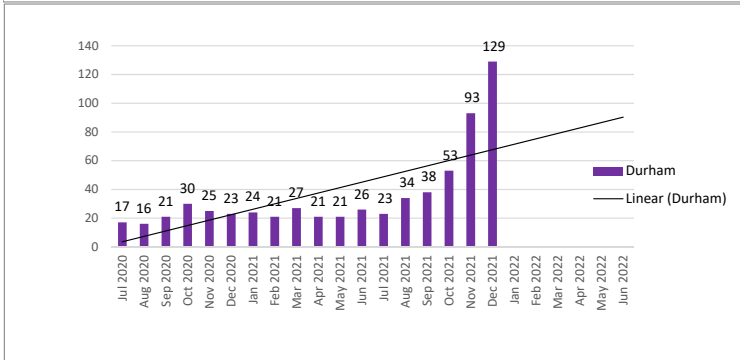

Monthly Statistics

December 2021

The WIFI went under a new provider in October 2021, and their statistics are different than the previous.

DIAL-A-STORY CALL SESSIONS

ENKI CIRCULATION

HOOPLA

OPAC PAGEVIEWS

Universal Class