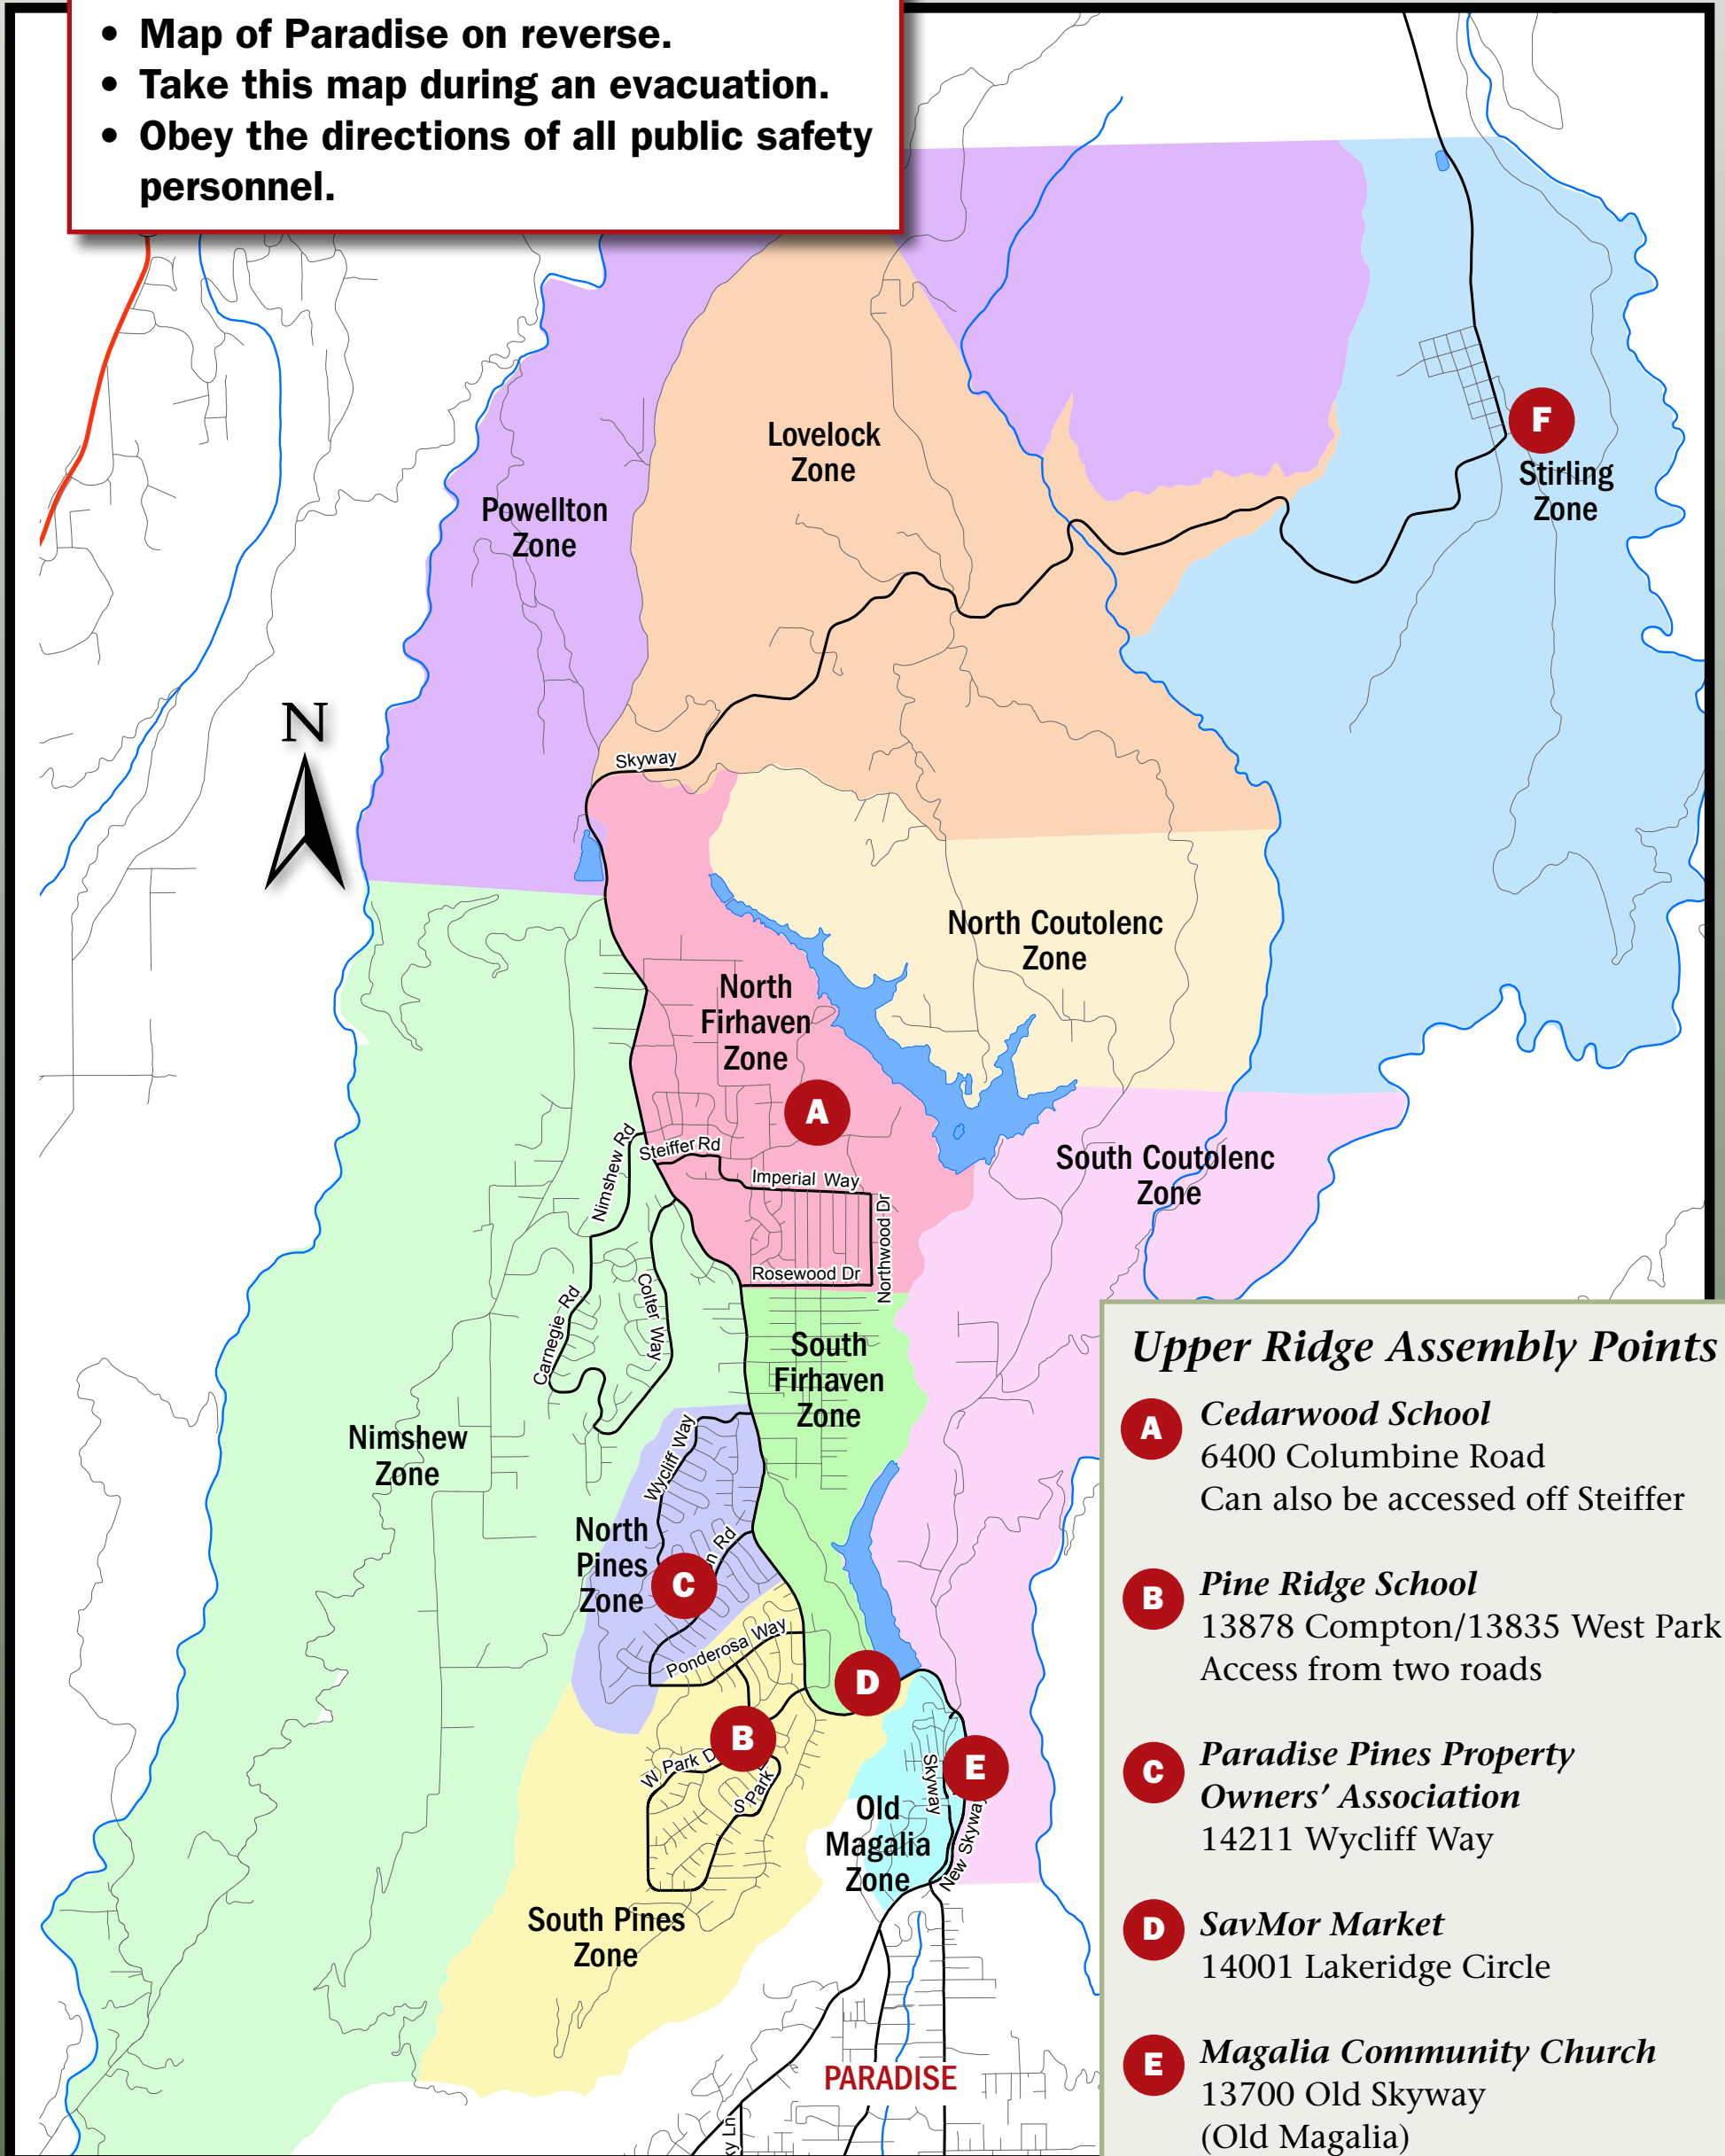

Upper Ridge

Emergency Fire Zones and Public Assembly Points

- Map of Paradise on reverse.
- Take this map during an evacuation.
- Obey the directions of all public safety personnel.

Emergency radio stations:

- 1460 AM —Upper Ridge Radio
- 1500 AM —Paradise Town Radio

Upper Ridge Assembly Points

- A** *Cedarwood School*
6400 Columbine Road
Can also be accessed off Steiffer
- B** *Pine Ridge School*
13878 Compton/13835 West Park
Access from two roads
- C** *Paradise Pines Property Owners' Association*
14211 Wycliff Way
- D** *SavMor Market*
14001 Lakeridge Circle
- E** *Magalia Community Church*
13700 Old Skyway
(Old Magalia)
- F** *Old Mill Site/Stirling City*
Off Skyway, near south entrance to Stirling City