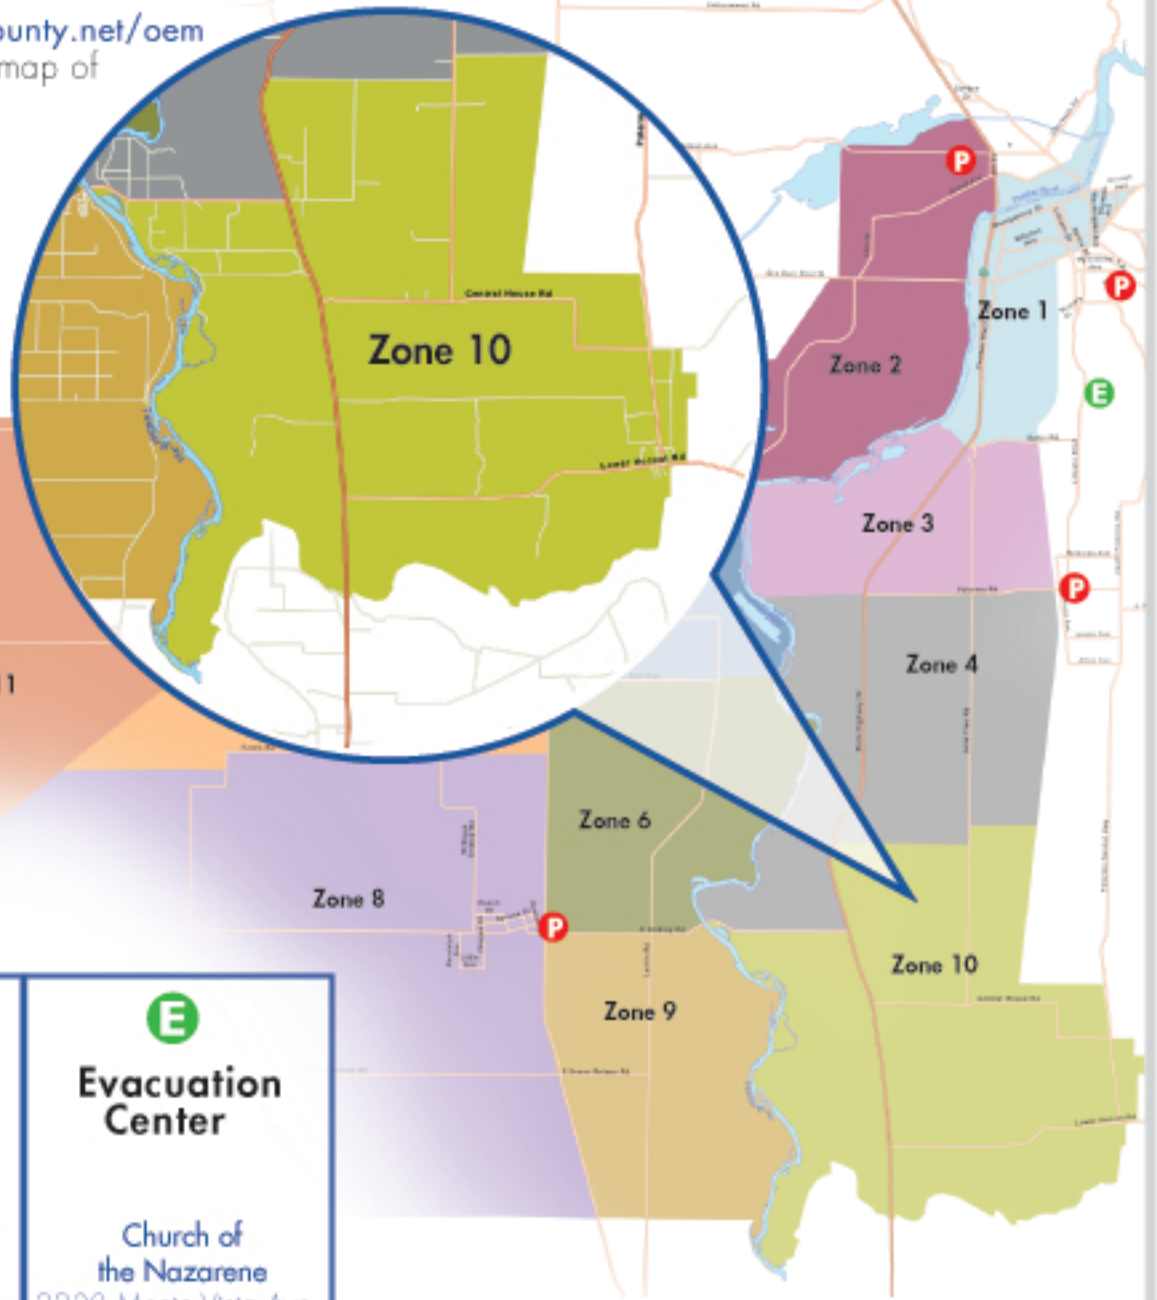

Flood Evacuation Map

Palermo (Zone 10)

Sign up for Butte County
Emergency Mass Notifications:
www.buttecounty.net/MassNotification

Evacuation Routes

- Residents should evacuate to the east using main routes like Ophir Rd., Palermo Rd., and Lincoln Blvd.

Visit: www.buttecounty.net/oem for an interactive map of these zones.

<p>Public Assembly Points</p> <p>Temporary gathering areas for people who need transportation out of an evacuation area.</p> <p>Palermo Middle School 7350 Bulldog Way, Palermo</p>	<p>Evacuation Center</p> <p>Church of the Nazarene 2238 Monte Vista Ave., Oroville</p>
---	--