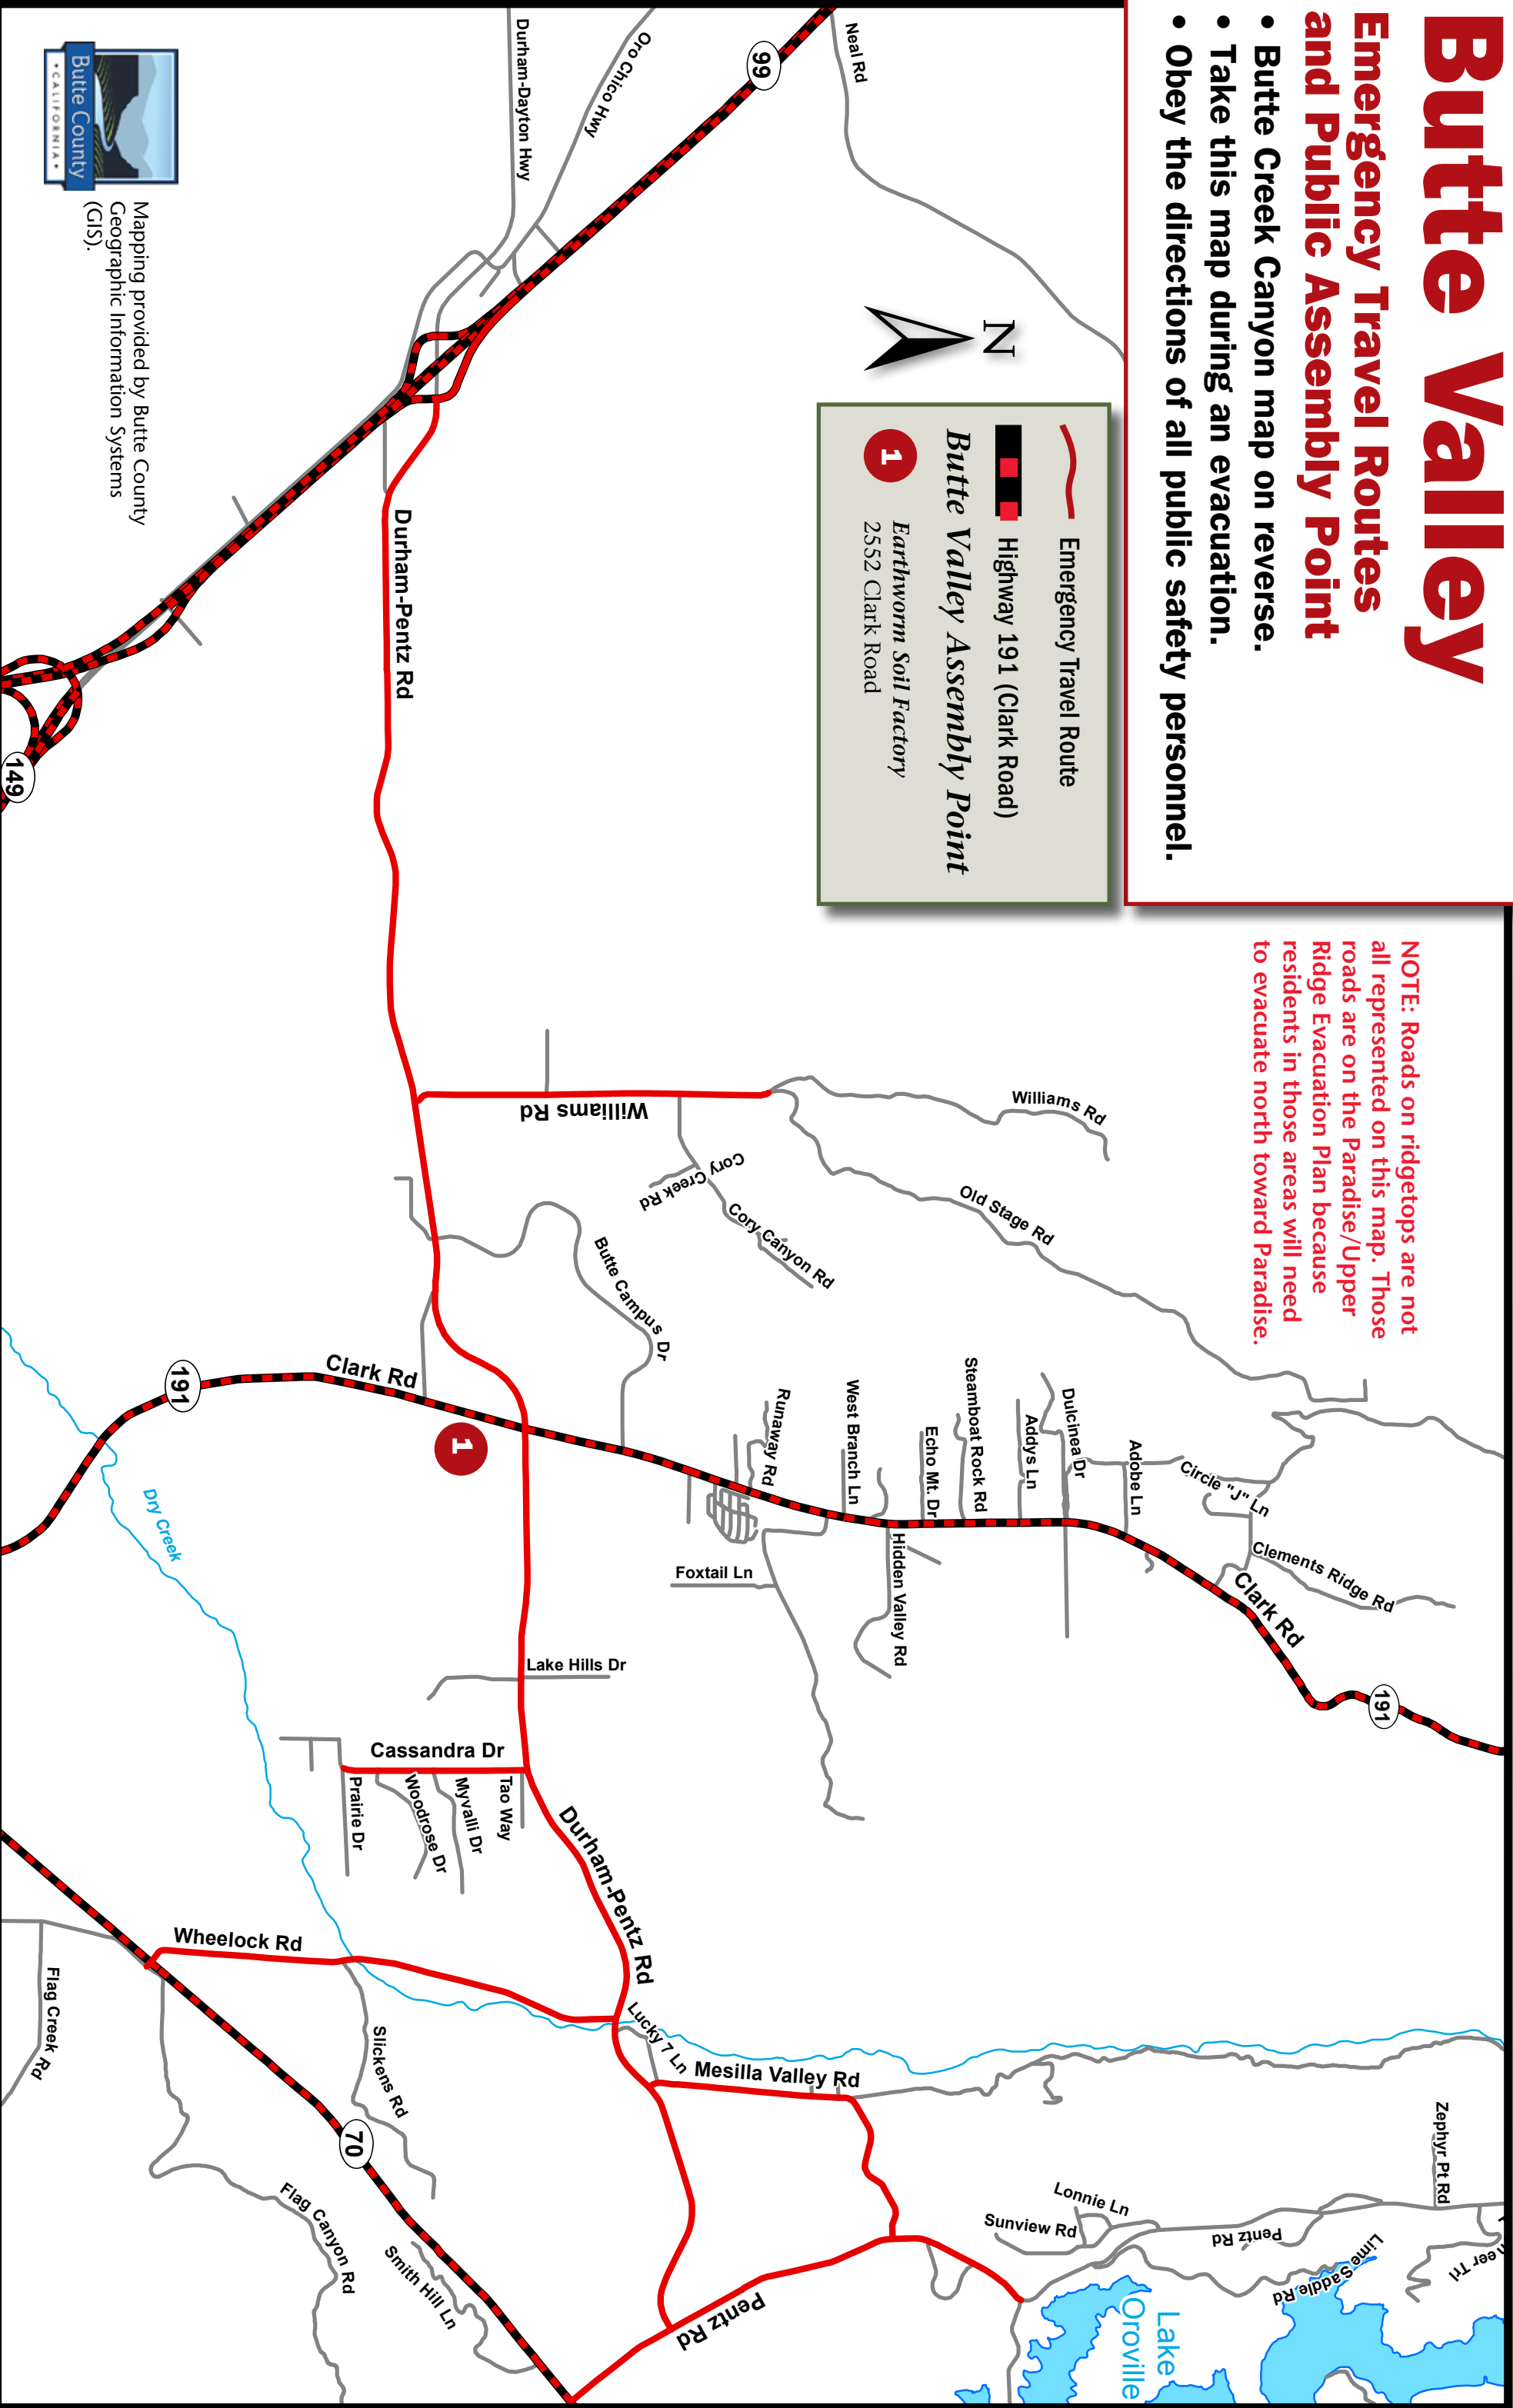

Butte Creek Cyn.

Emergency Travel Routes and Public Assembly Point

- Butte Valley map on reverse.
- Take this map during an evacuation.
- Obey the directions of all public safety personnel.

— Emergency Travel Route

1 Butte Creek Assembly Point
 Honey Run Bridge Park
 1670 Honey Run Road

Butte Valley

Emergency Travel Routes and Public Assembly Point

- Butte Creek Canyon map on reverse.
- Take this map during an evacuation.
- Obey the directions of all public safety personnel.

NOTE: Roads on ridgetops are not all represented on this map. Those roads are on the Paradise/Upper Ridge Evacuation Plan because residents in those areas will need to evacuate north toward Paradise.

 Emergency Travel Route
 Highway 191 (Clark Road)
Butte Valley Assembly Point
 Earthworm Soil Factory
 2552 Clark Road