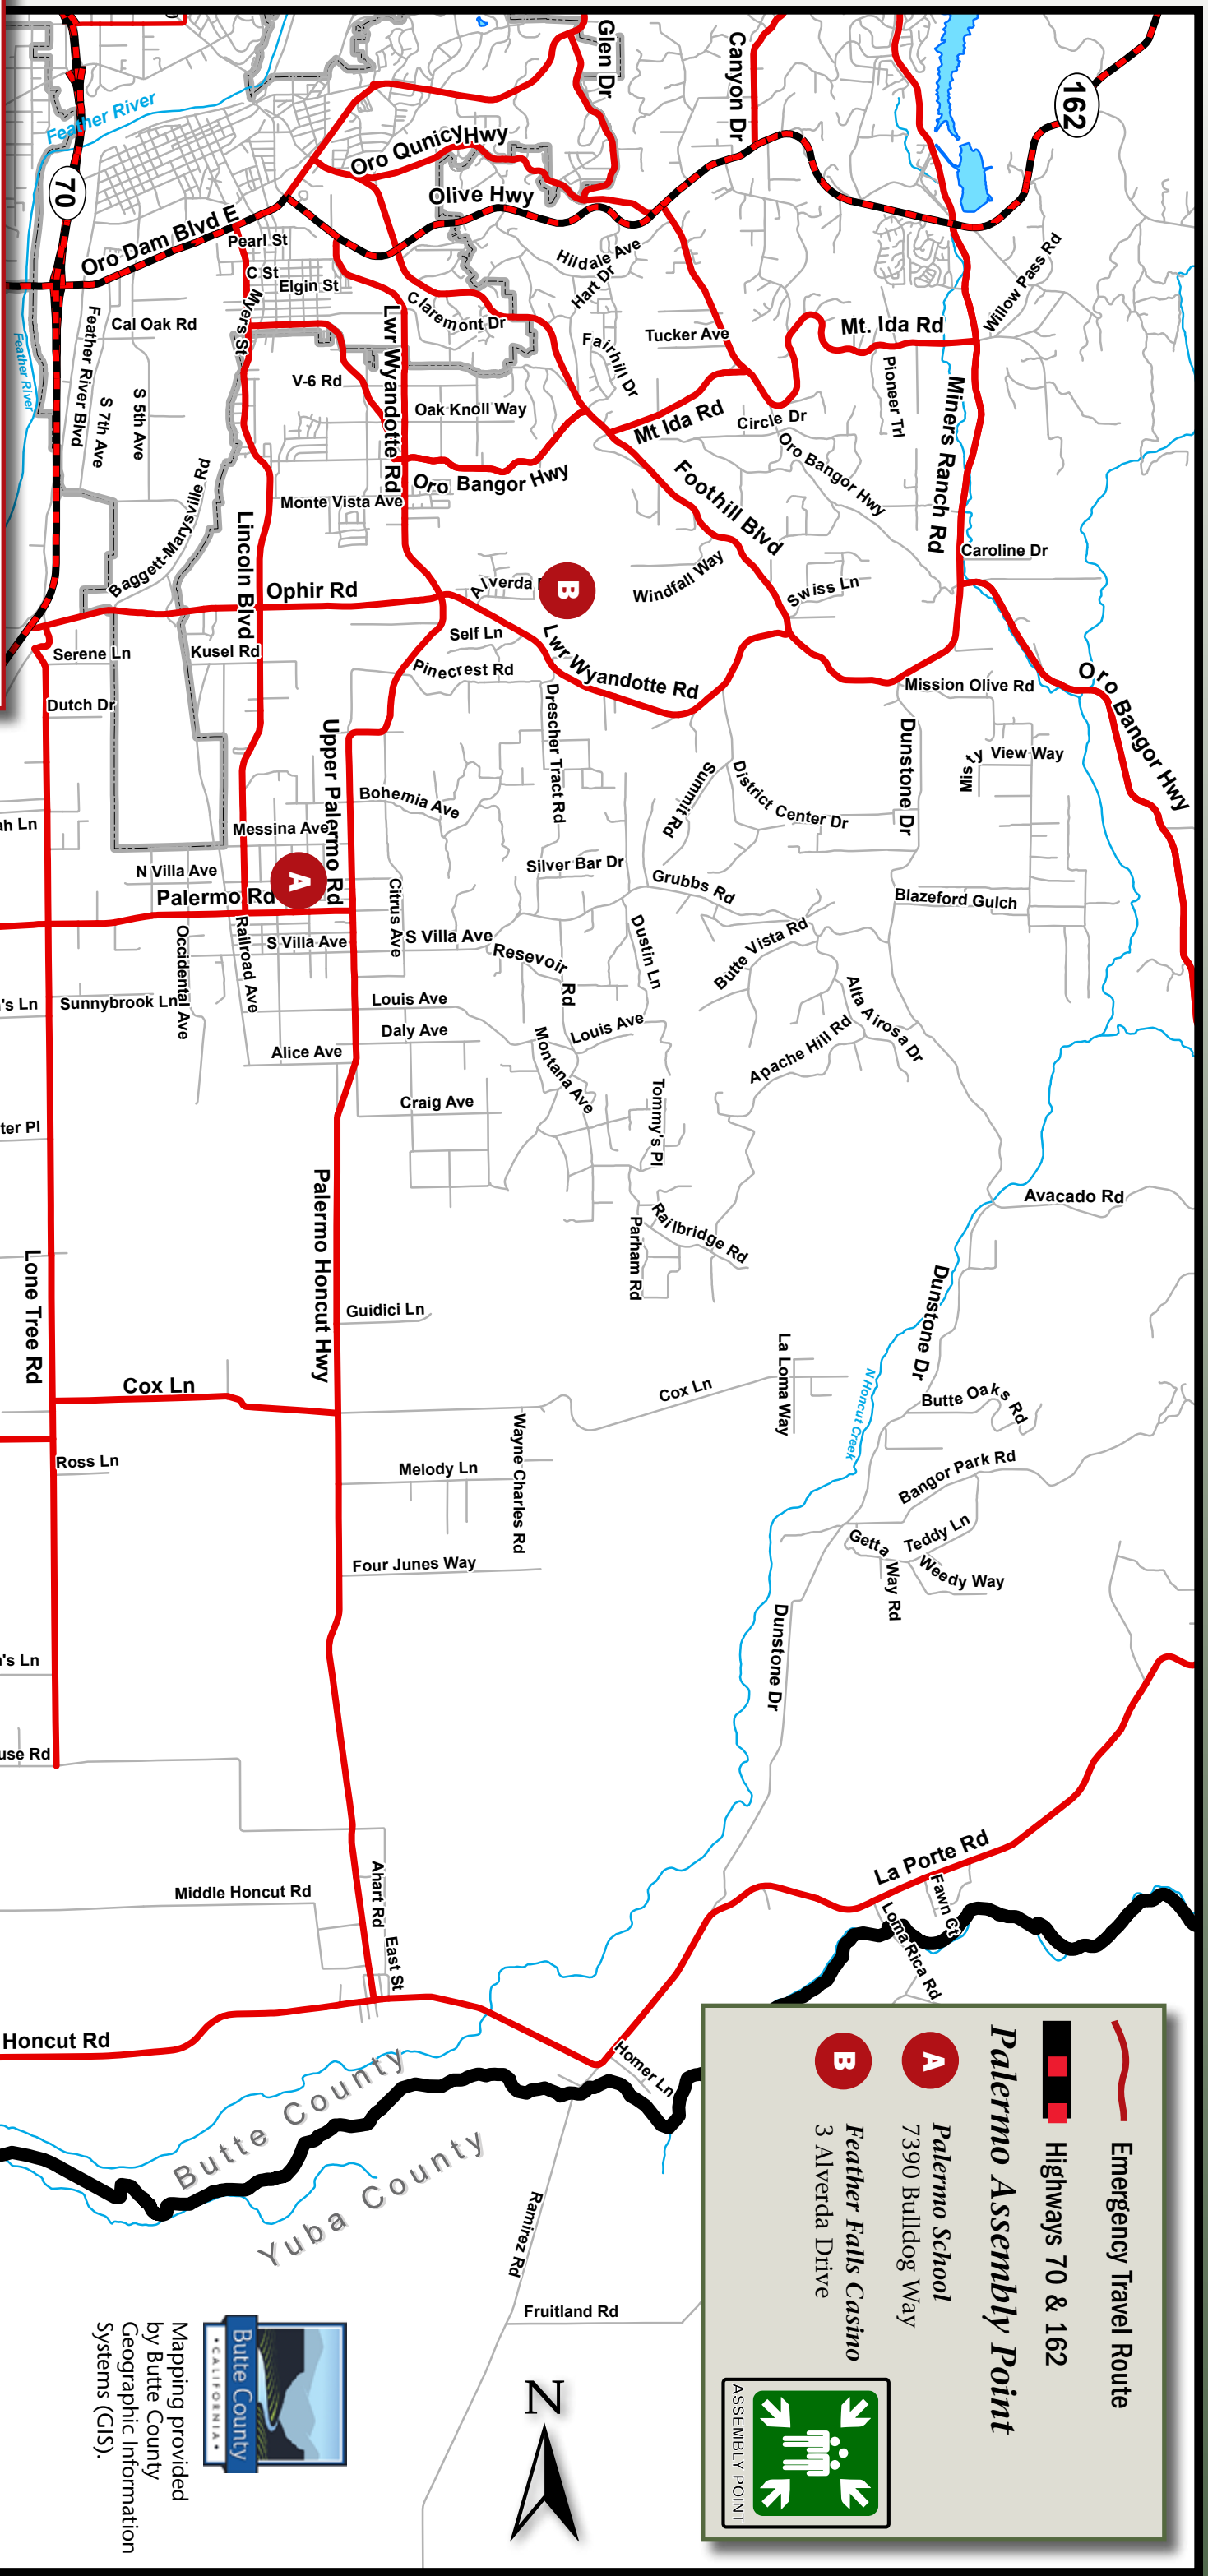

- Bangor map on reverse.
- Take this map during an evacuation.
- Obey the directions of all public safety personnel.

Palermo

Emergency Travel Routes and Public Assembly Point

Emergency Travel Route

Highways 70 & 162

Palermo Assembly Point

A Palermo School
7390 Bulldog Way

B Feather Falls Casino
3 Alverda Drive

ASSEMBLY POINT

Mapping provided by Butte County Geographic Information Systems (GIS).

 Emergency Travel Route
 **Bangor Assembly Point**
 Bangor Community Hall
 7500 Oro Bangor Hwy
 ASSEMBLY POINT

Bangor
Emergency Travel Routes and Public Assembly Point

- Palermo map on reverse.
- Take this map during an evacuation.
- Obey the directions of all public safety personnel.