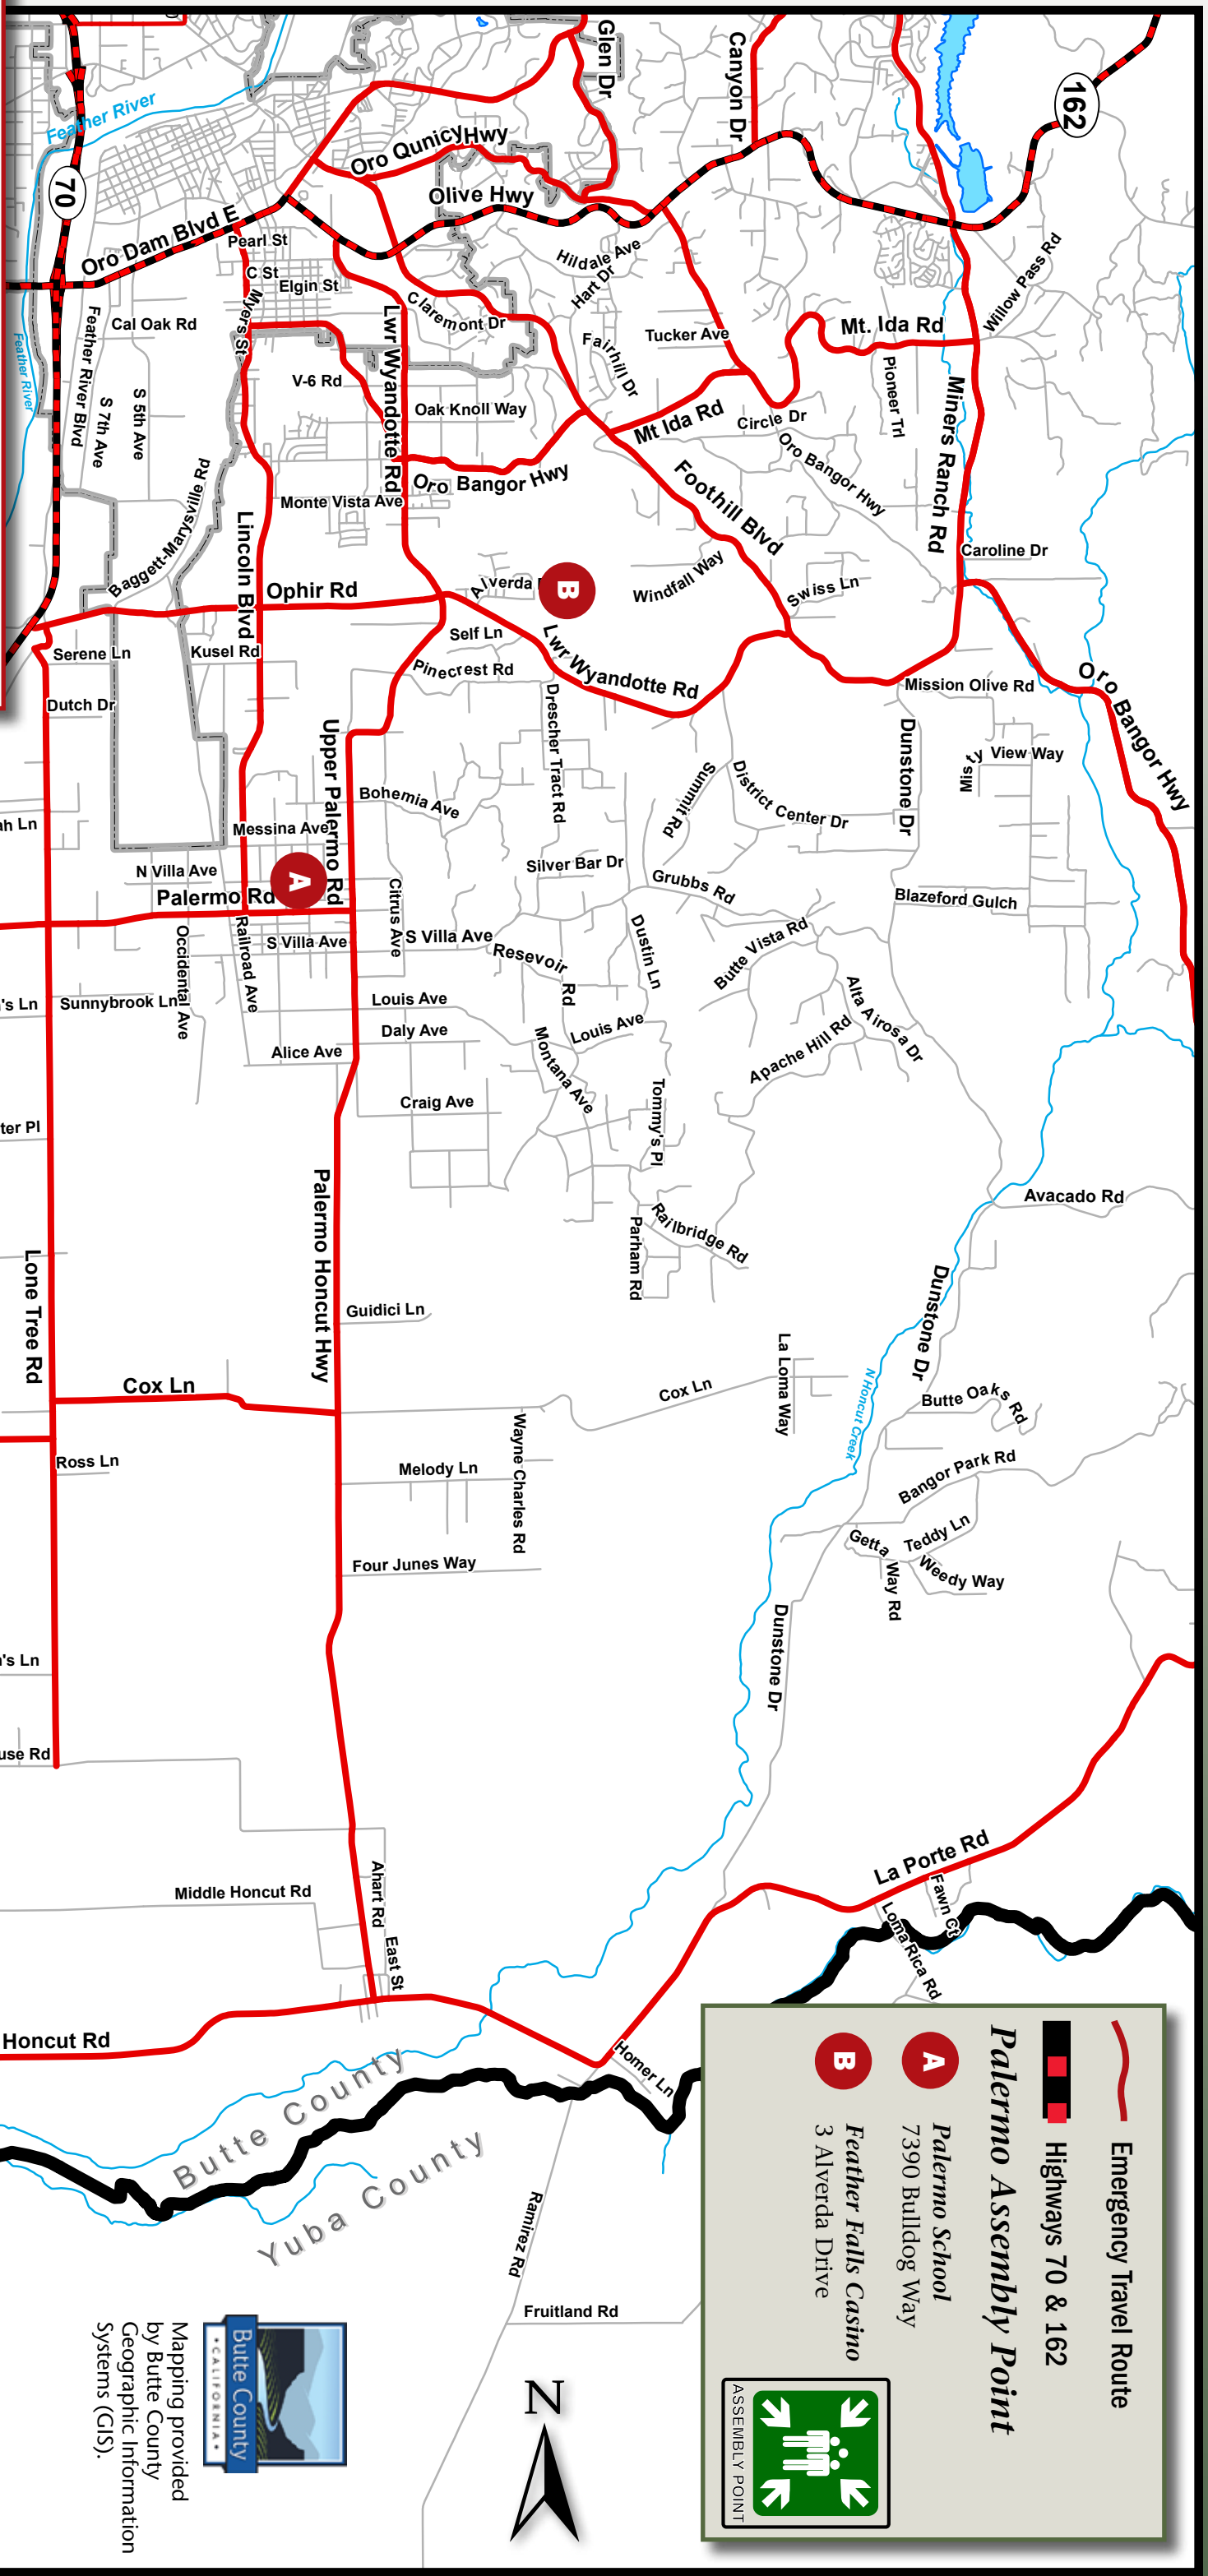

- Bangor map on reverse.
- Take this map during an evacuation.
- Obey the directions of all public safety personnel.

## Emergency Travel Routes and Public Assembly Point

**Emergency Travel Route**

**Highways 70 & 162**

**Palermo Assembly Point**

**A** Palermo School  
7390 Bulldog Way

**B** Feather Falls Casino  
3 Alverda Drive

**ASSEMBLY POINT**

Mapping provided by Butte County Geographic Information Systems (GIS).

 Emergency Travel Route  
 **Bangor Assembly Point**  
 Bangor Community Hall  
 7500 Oro Bangor Hwy  
 ASSEMBLY POINT

**Bangor**  
**Emergency Travel Routes and Public Assembly Point**

- Palermo map on reverse.
- Take this map during an evacuation.
- Obey the directions of all public safety personnel.