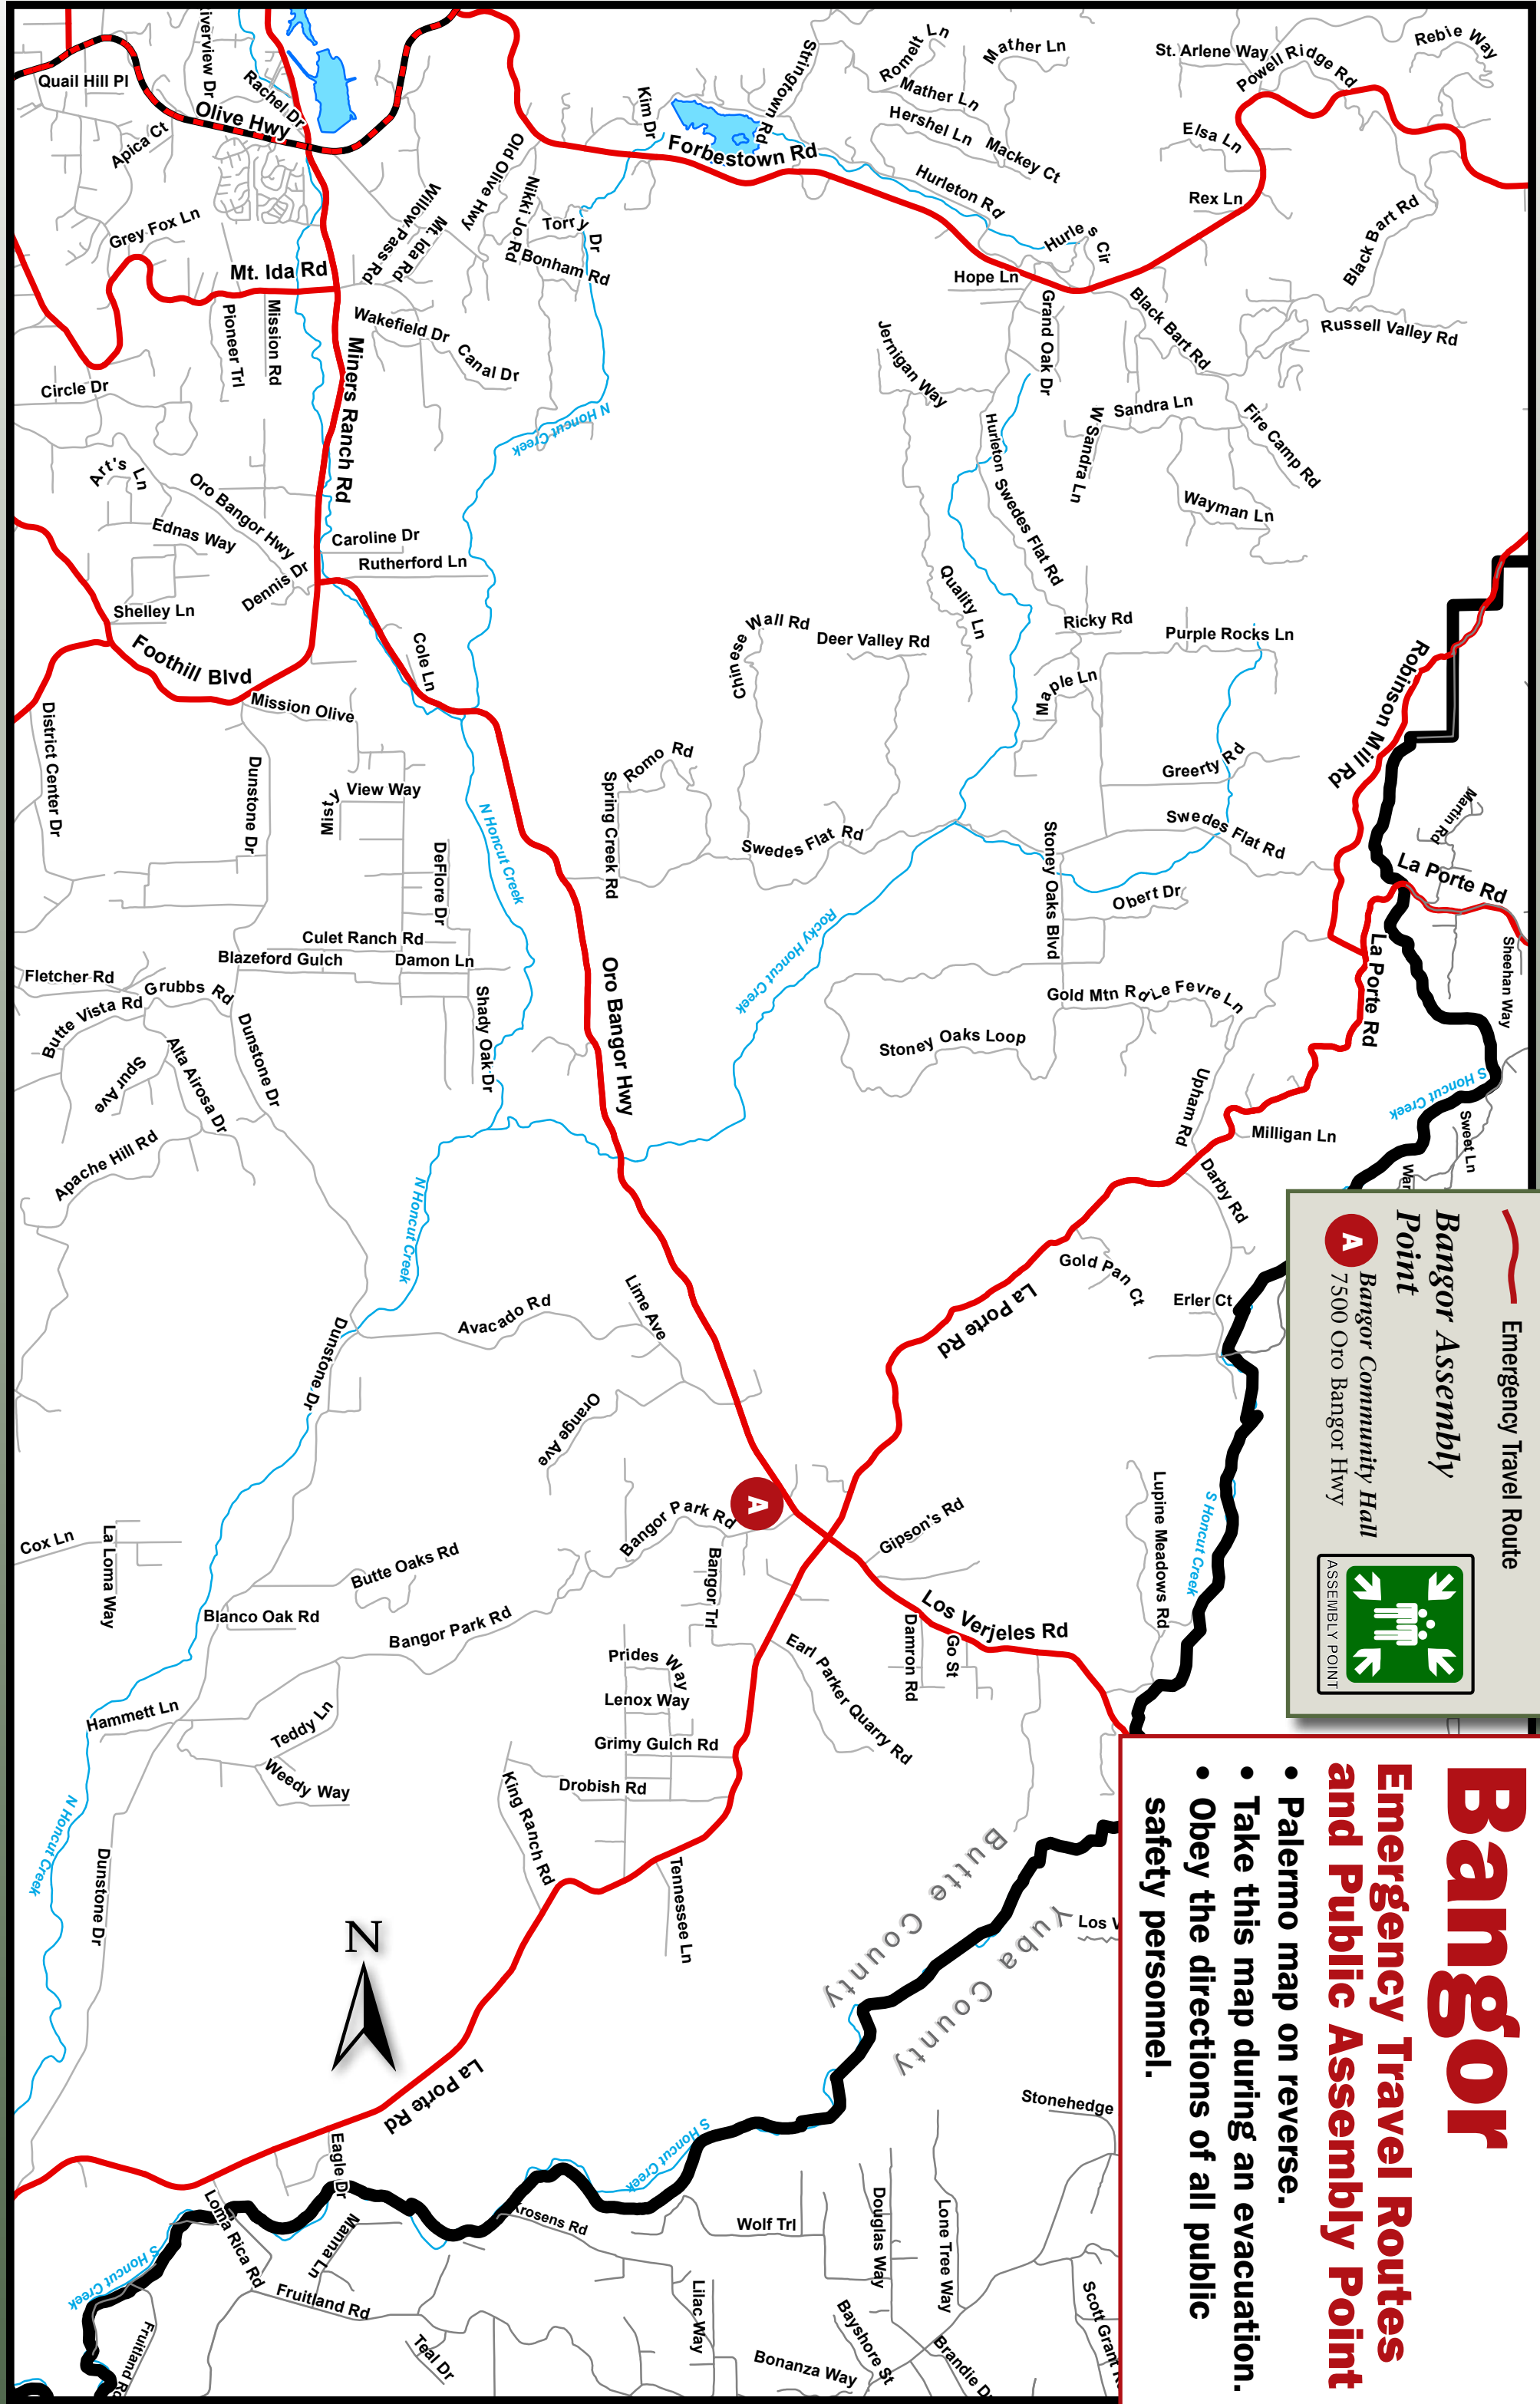

- Bangor map on reverse.
- Take this map during an evacuation.
- Obey the directions of all public safety personnel.

## Emergency Travel Routes and Public Assembly Point

**Emergency Travel Route**

**Highways 70 & 162**

**Palermo Assembly Point**

**A** Palermo School  
7390 Bulldog Way

**B** Feather Falls Casino  
3 Alverda Drive

**ASSEMBLY POINT**

Mapping provided by Butte County Geographic Information Systems (GIS).

 Emergency Travel Route  
 **Bangor Assembly Point**  
 Bangor Community Hall  
 7500 Oro Bangor Hwy  
 ASSEMBLY POINT

**Bangor**  
**Emergency Travel Routes and Public Assembly Point**

- Palermo map on reverse.
- Take this map during an evacuation.
- Obey the directions of all public safety personnel.