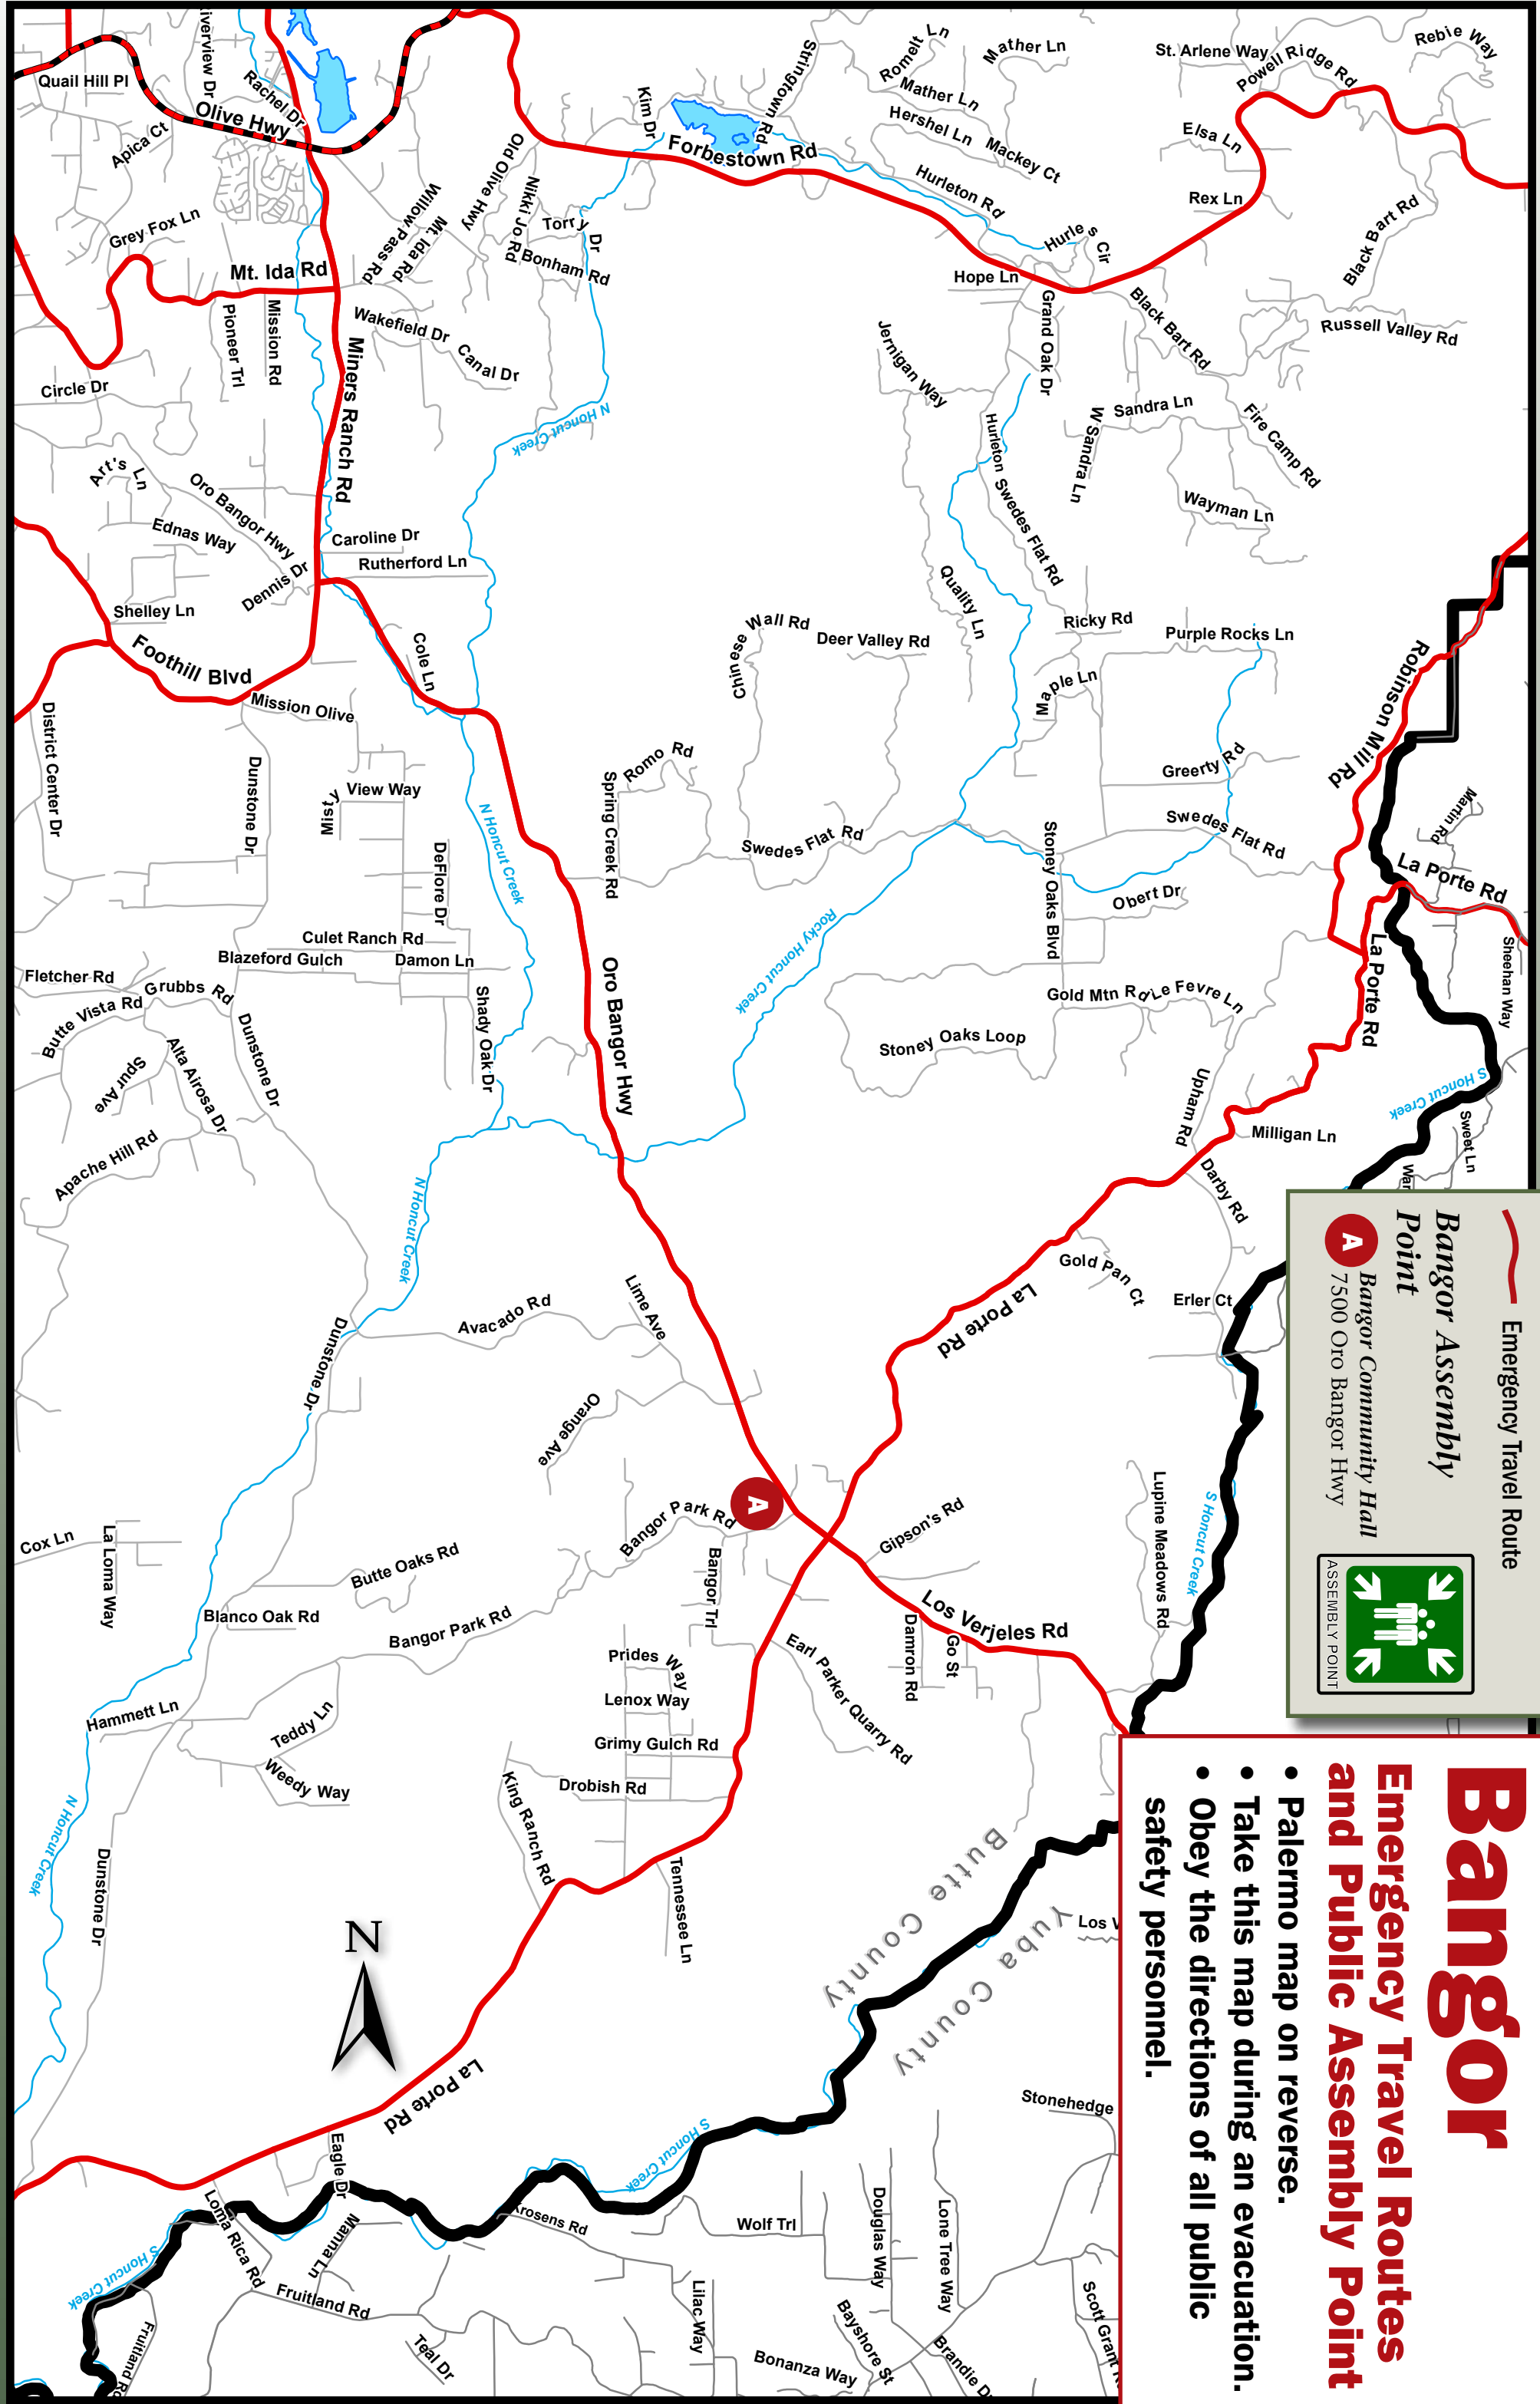

- Bangor map on reverse.
- Take this map during an evacuation.
- Obey the directions of all public safety personnel.

Palermo

Emergency Travel Routes and Public Assembly Point

Emergency Travel Route

Highways 70 & 162

Palermo Assembly Point

A Palermo School
7390 Bulldog Way

B Feather Falls Casino
3 Alverda Drive

ASSEMBLY POINT

Mapping provided by Butte County Geographic Information Systems (GIS).

 Emergency Travel Route
 **Bangor Assembly Point**
 Bangor Community Hall
 7500 Oro Bangor Hwy
 ASSEMBLY POINT

Bangor
Emergency Travel Routes and Public Assembly Point

- Palermo map on reverse.
- Take this map during an evacuation.
- Obey the directions of all public safety personnel.