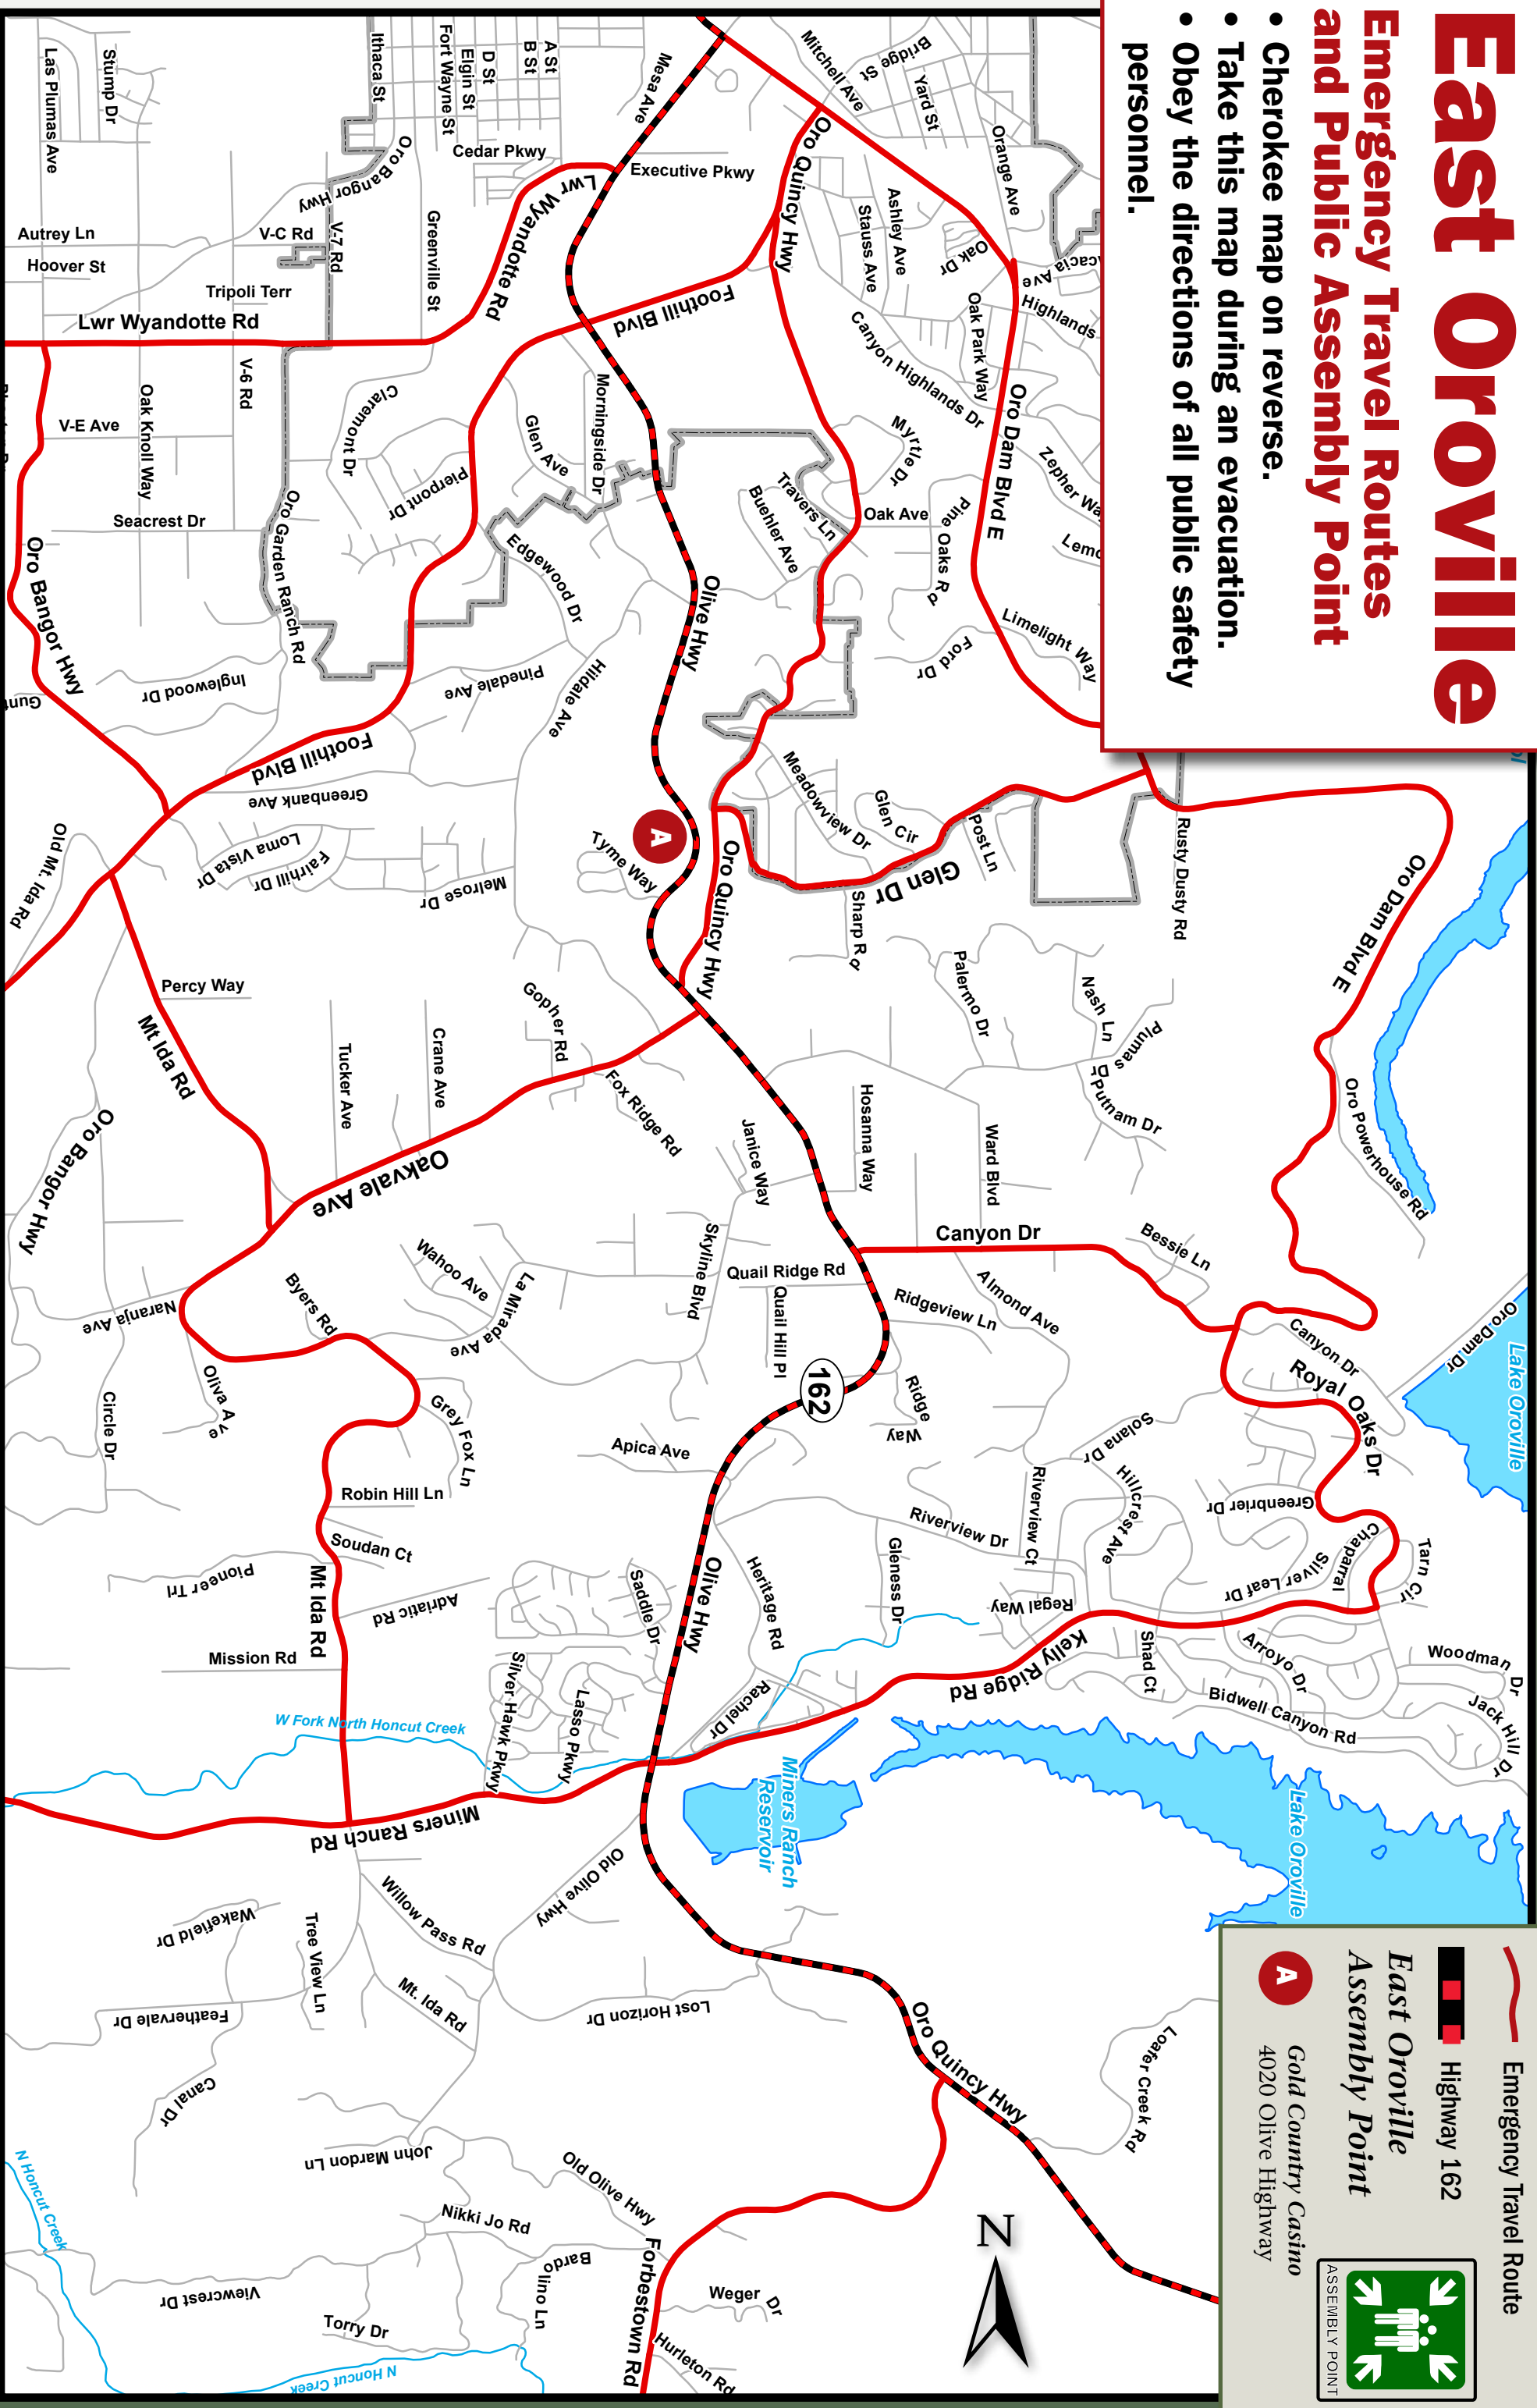

East Oroville

Emergency Travel Routes and Public Assembly Point

- Cherokee map on reverse.
- Take this map during an evacuation.
- Obey the directions of all public safety personnel.

 Emergency Travel Route
 Highway 162
East Oroville Assembly Point
 Gold Country Casino
 4020 Olive Highway

Mapping provided by Butte County Geographic Information Systems (GIS).

Lake Oroville

Emergency Travel Route

Highways 70, 162 & 191

Cherokee Assembly Point

Spring Valley School
2771 Pentz Road

ASSEMBLY POINT

Cherokee

Emergency Travel Routes and Public Assembly Point

- East Oroville map on reverse.
- Take this map during an evacuation.
- Obey the directions of all public safety personnel.