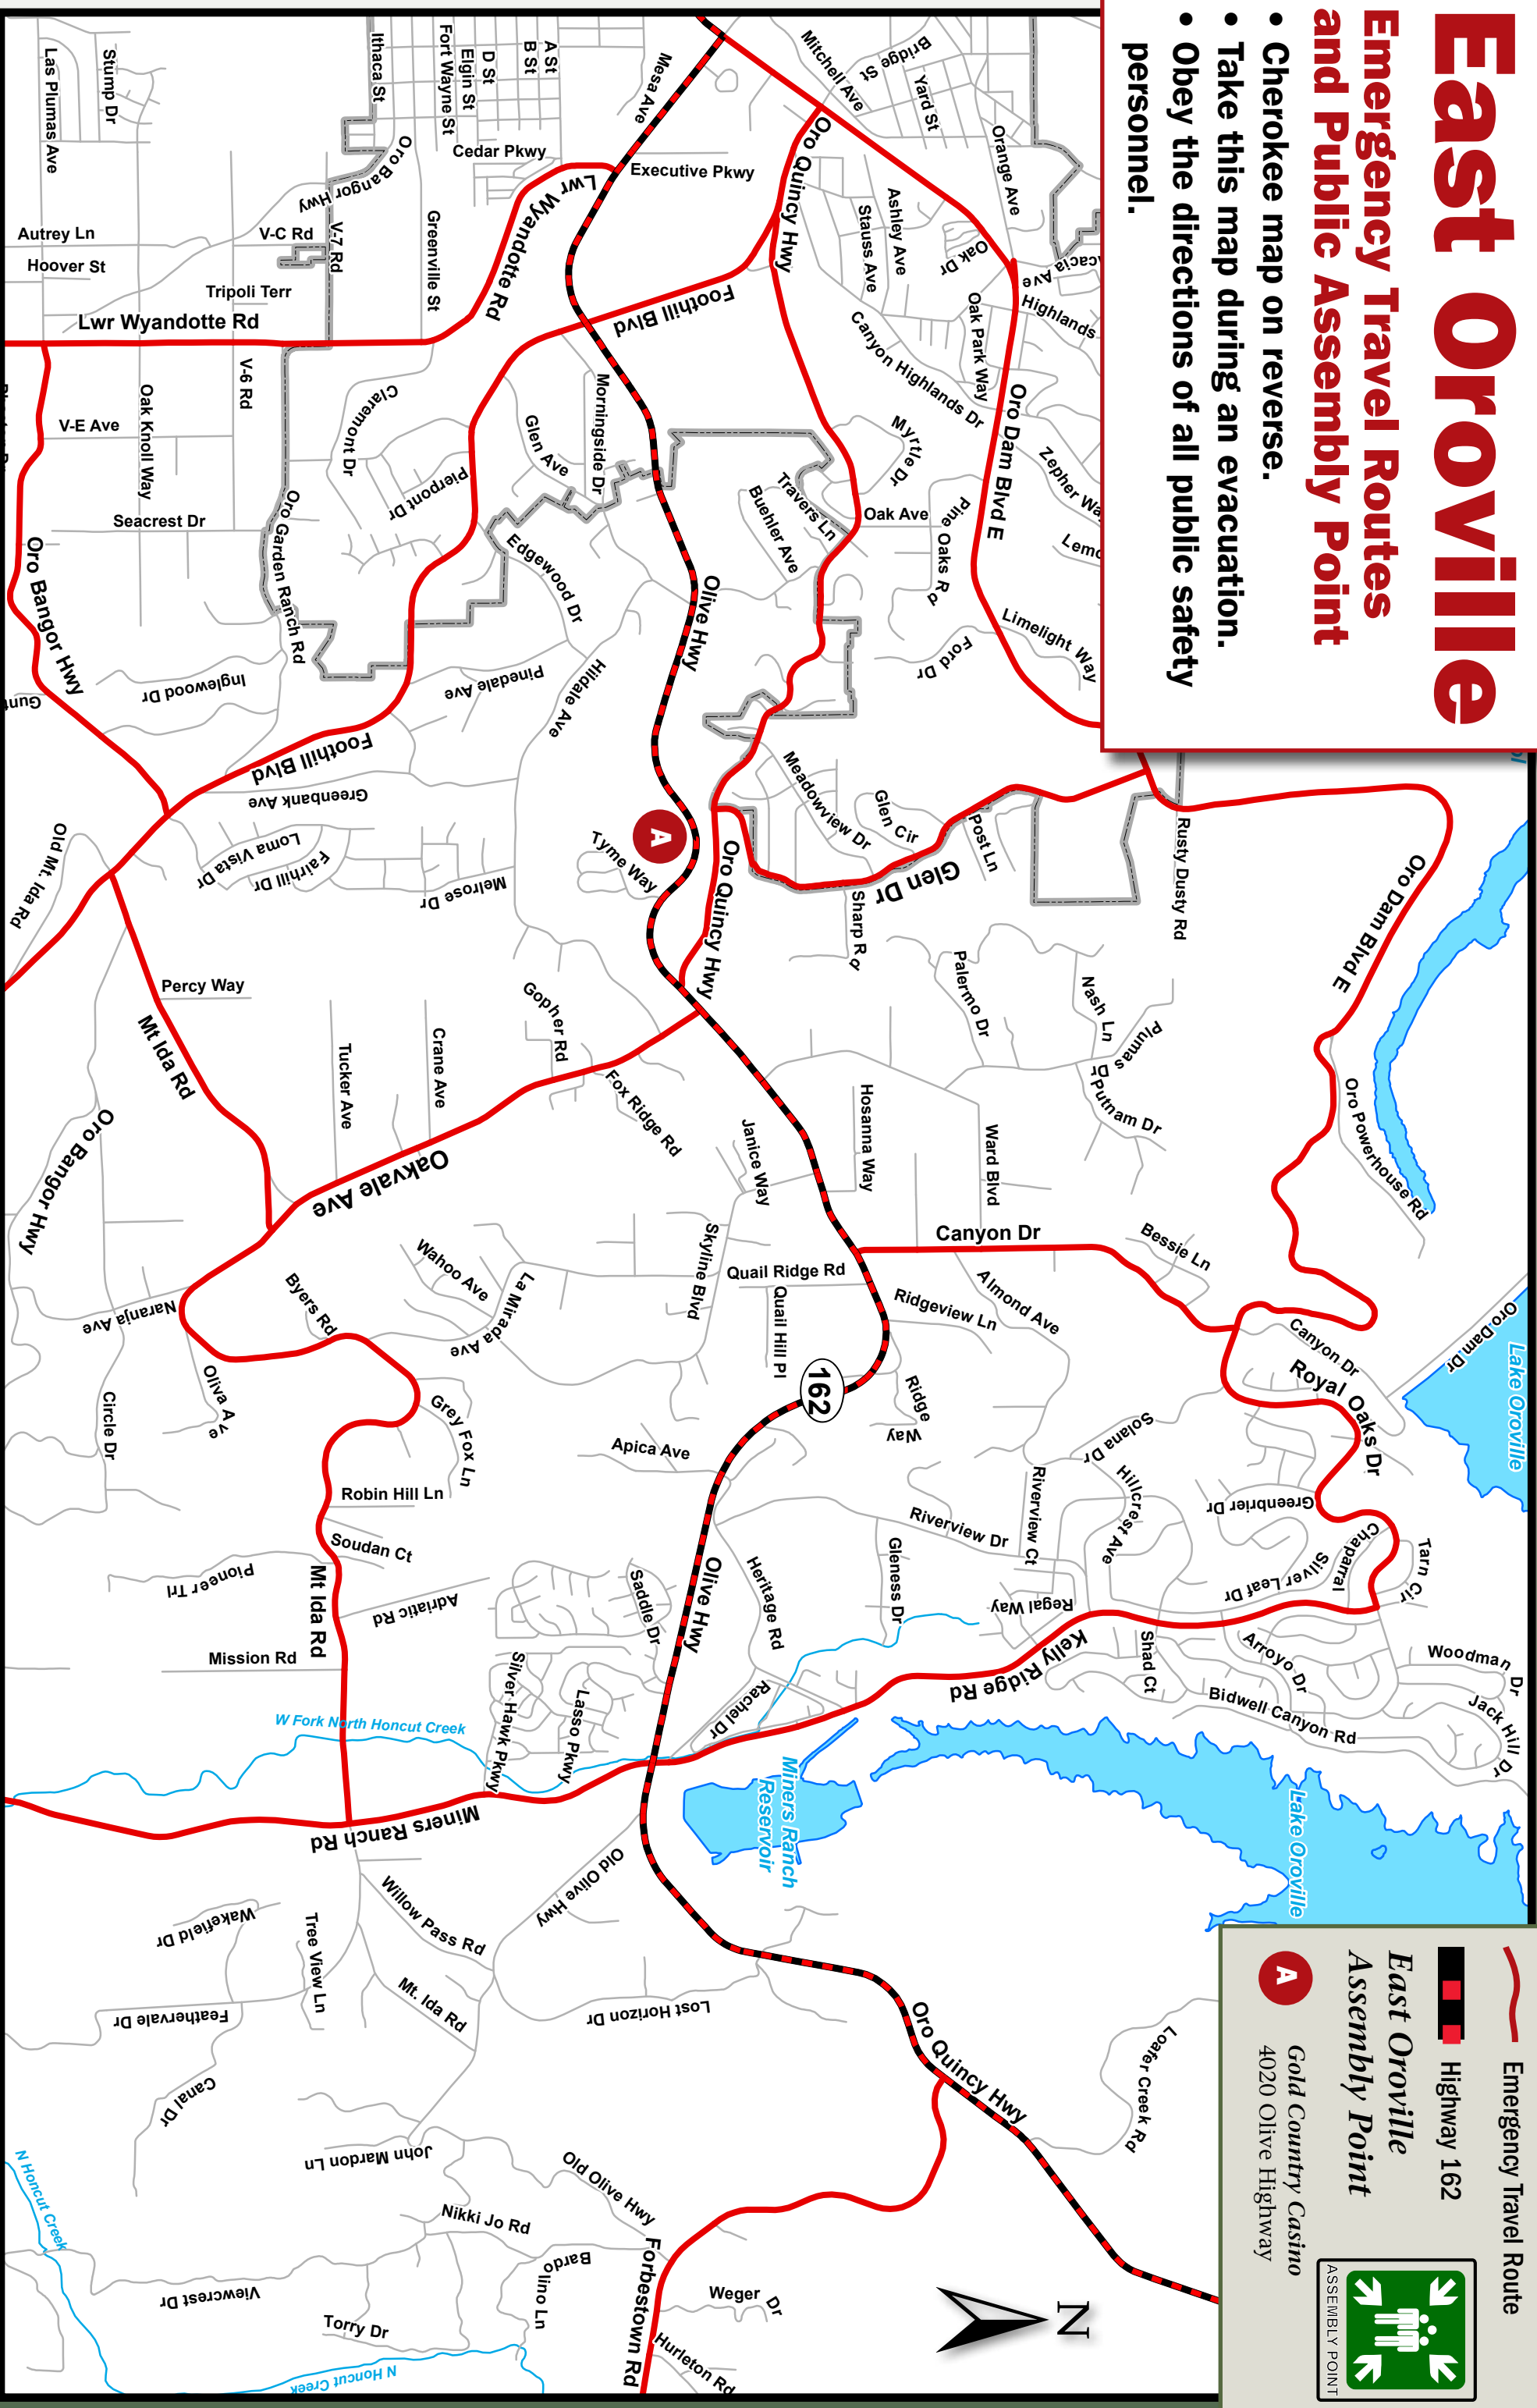

East Oroville

Emergency Travel Routes and Public Assembly Point

- Cherokee map on reverse.
- Take this map during an evacuation.
- Obey the directions of all public safety personnel.

Emergency Travel Route

Highway 162

East Oroville Assembly Point

Gold Country Casino
4020 Olive Highway

ASSEMBLY POINT

Mapping provided by Butte County Geographic Information Systems (GIS).

Emergency Travel Route

Highways 70, 162 & 191

Cherokee Assembly Point

Spring Valley School
2771 Pentz Road

ASSEMBLY POINT

Cherokee

Emergency Travel Routes and Public Assembly Point

- East Oroville map on reverse.
- Take this map during an evacuation.
- Obey the directions of all public safety personnel.