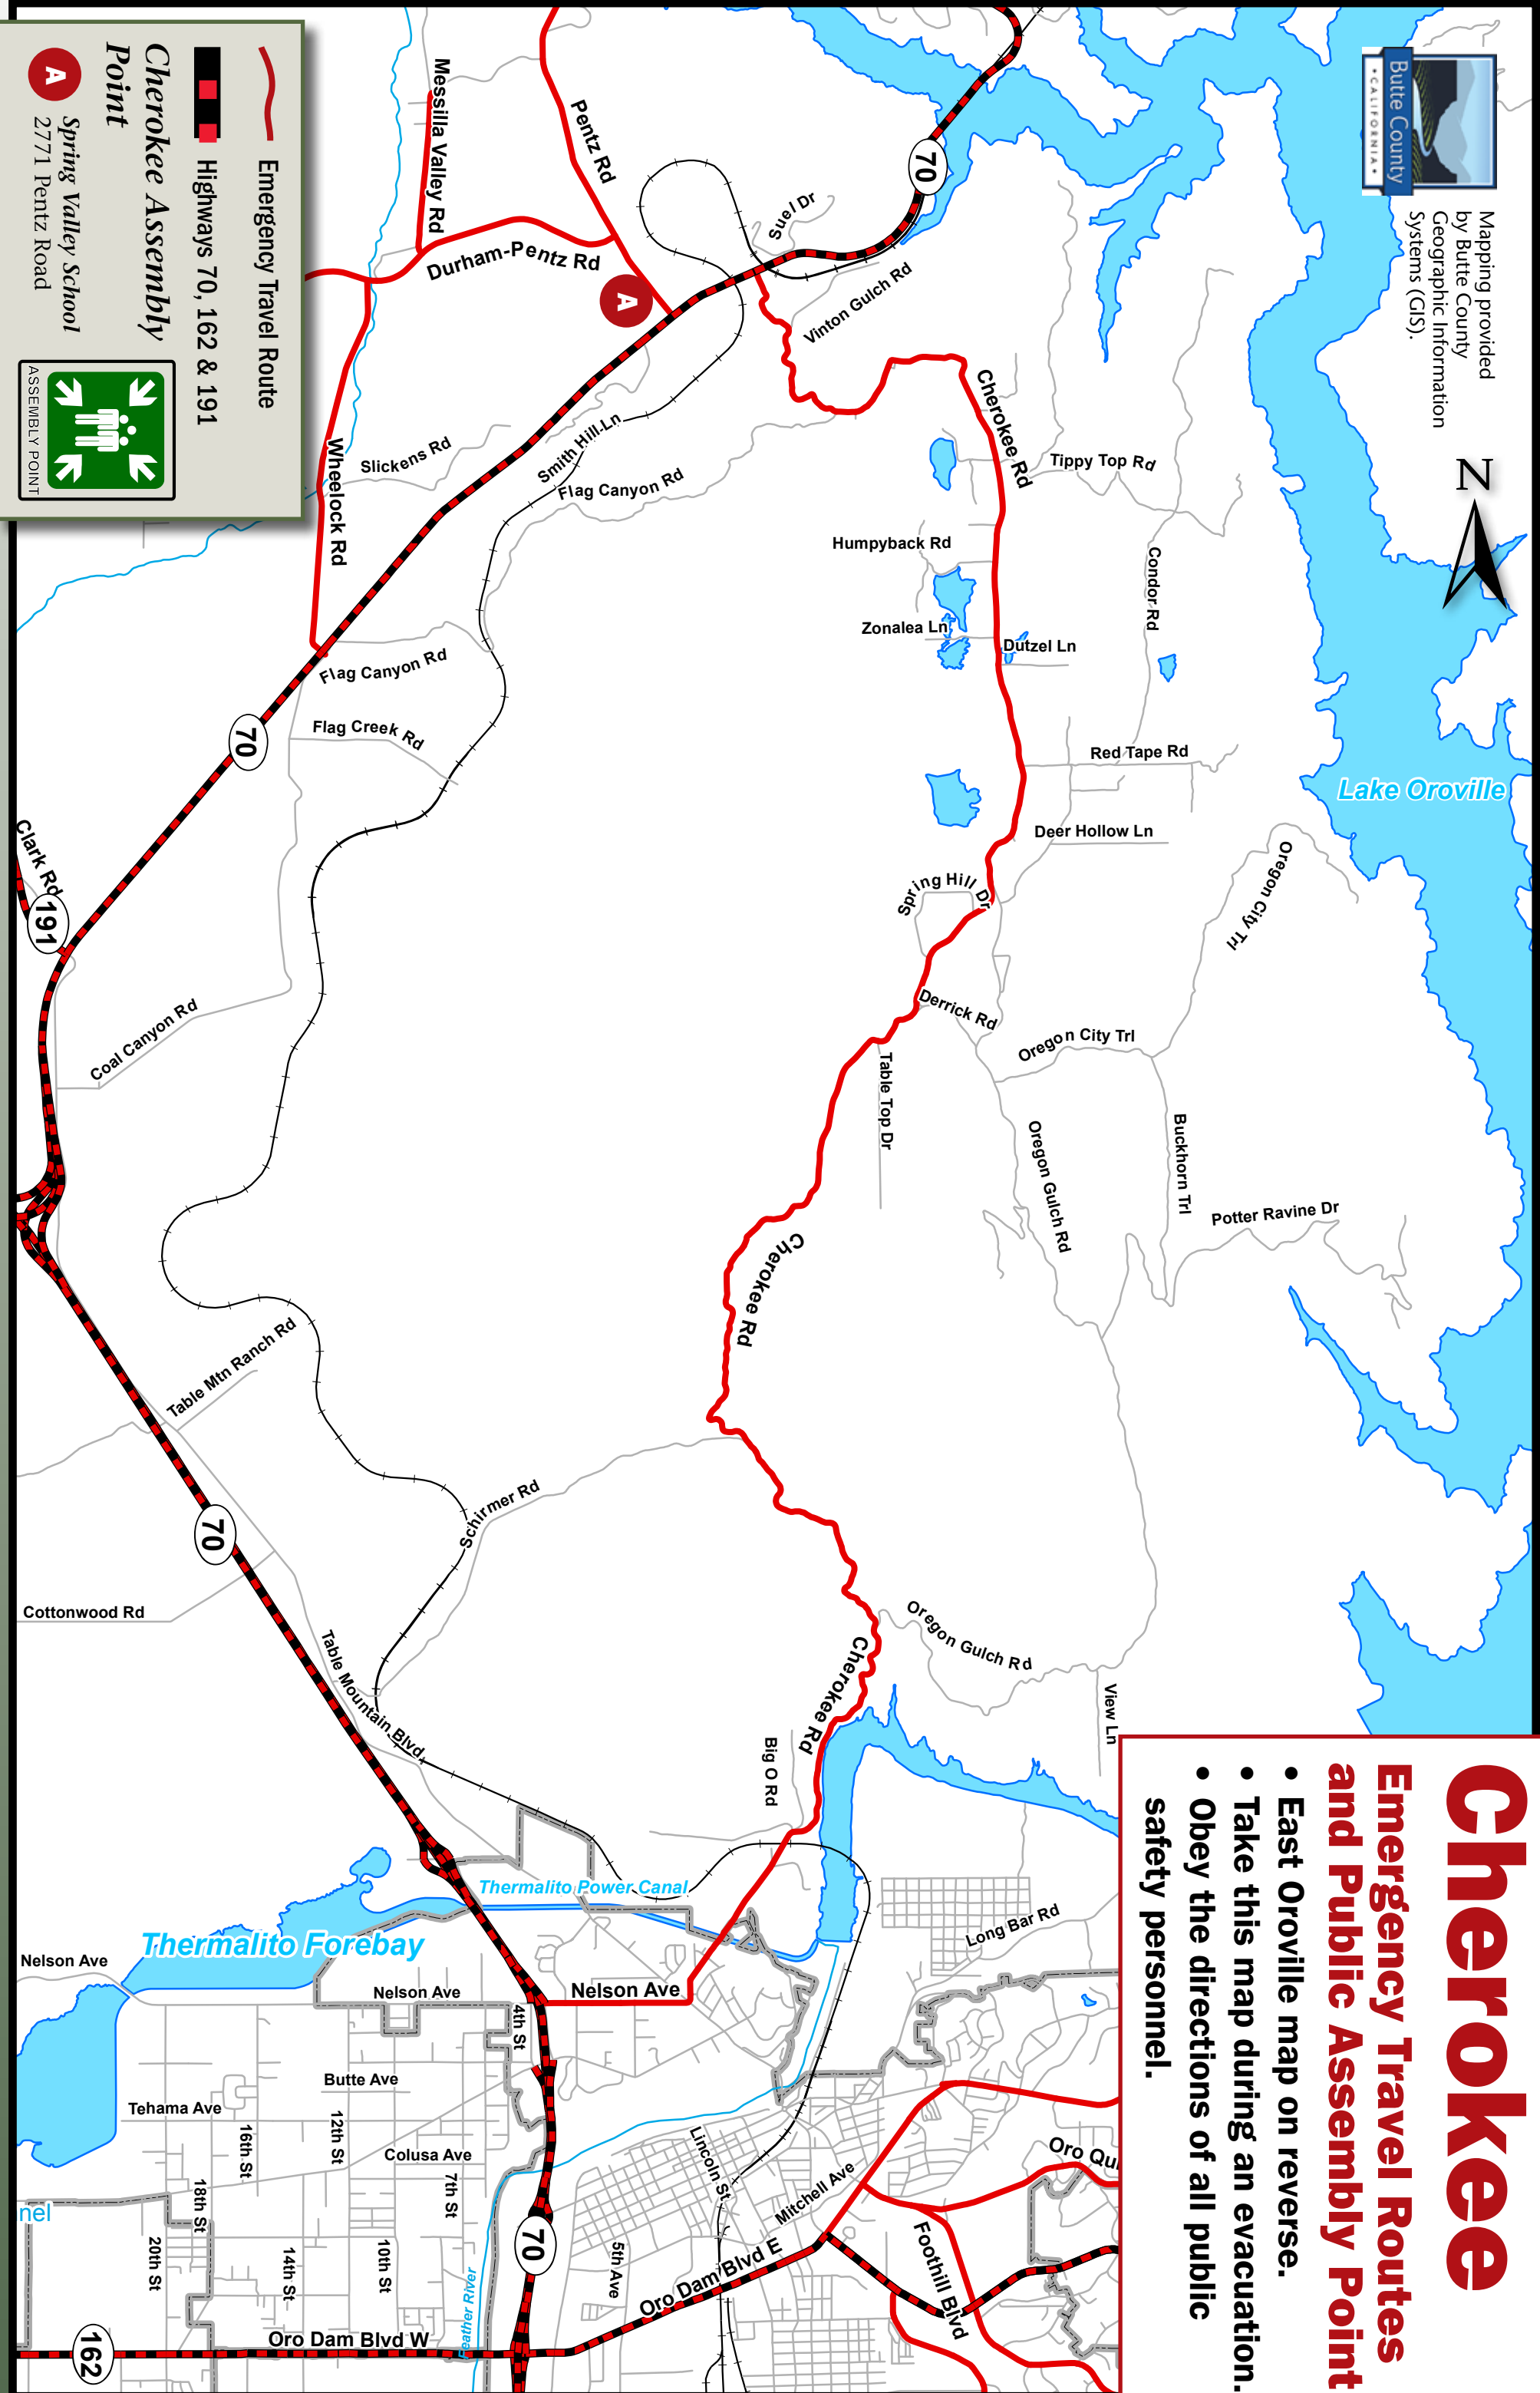

East Oroville

Emergency Travel Routes and Public Assembly Point

- Cherokee map on reverse.
- Take this map during an evacuation.
- Obey the directions of all public safety personnel.

 Emergency Travel Route
 Highway 162
East Oroville Assembly Point
 Gold Country Casino
 4020 Olive Highway

Mapping provided by Butte County Geographic Information Systems (GIS).

Lake Oroville

Emergency Travel Route

Highways 70, 162 & 191

Cherokee Assembly Point

Spring Valley School
2771 Pentz Road

ASSEMBLY POINT

Cherokee

Emergency Travel Routes and Public Assembly Point

- East Oroville map on reverse.
- Take this map during an evacuation.
- Obey the directions of all public safety personnel.