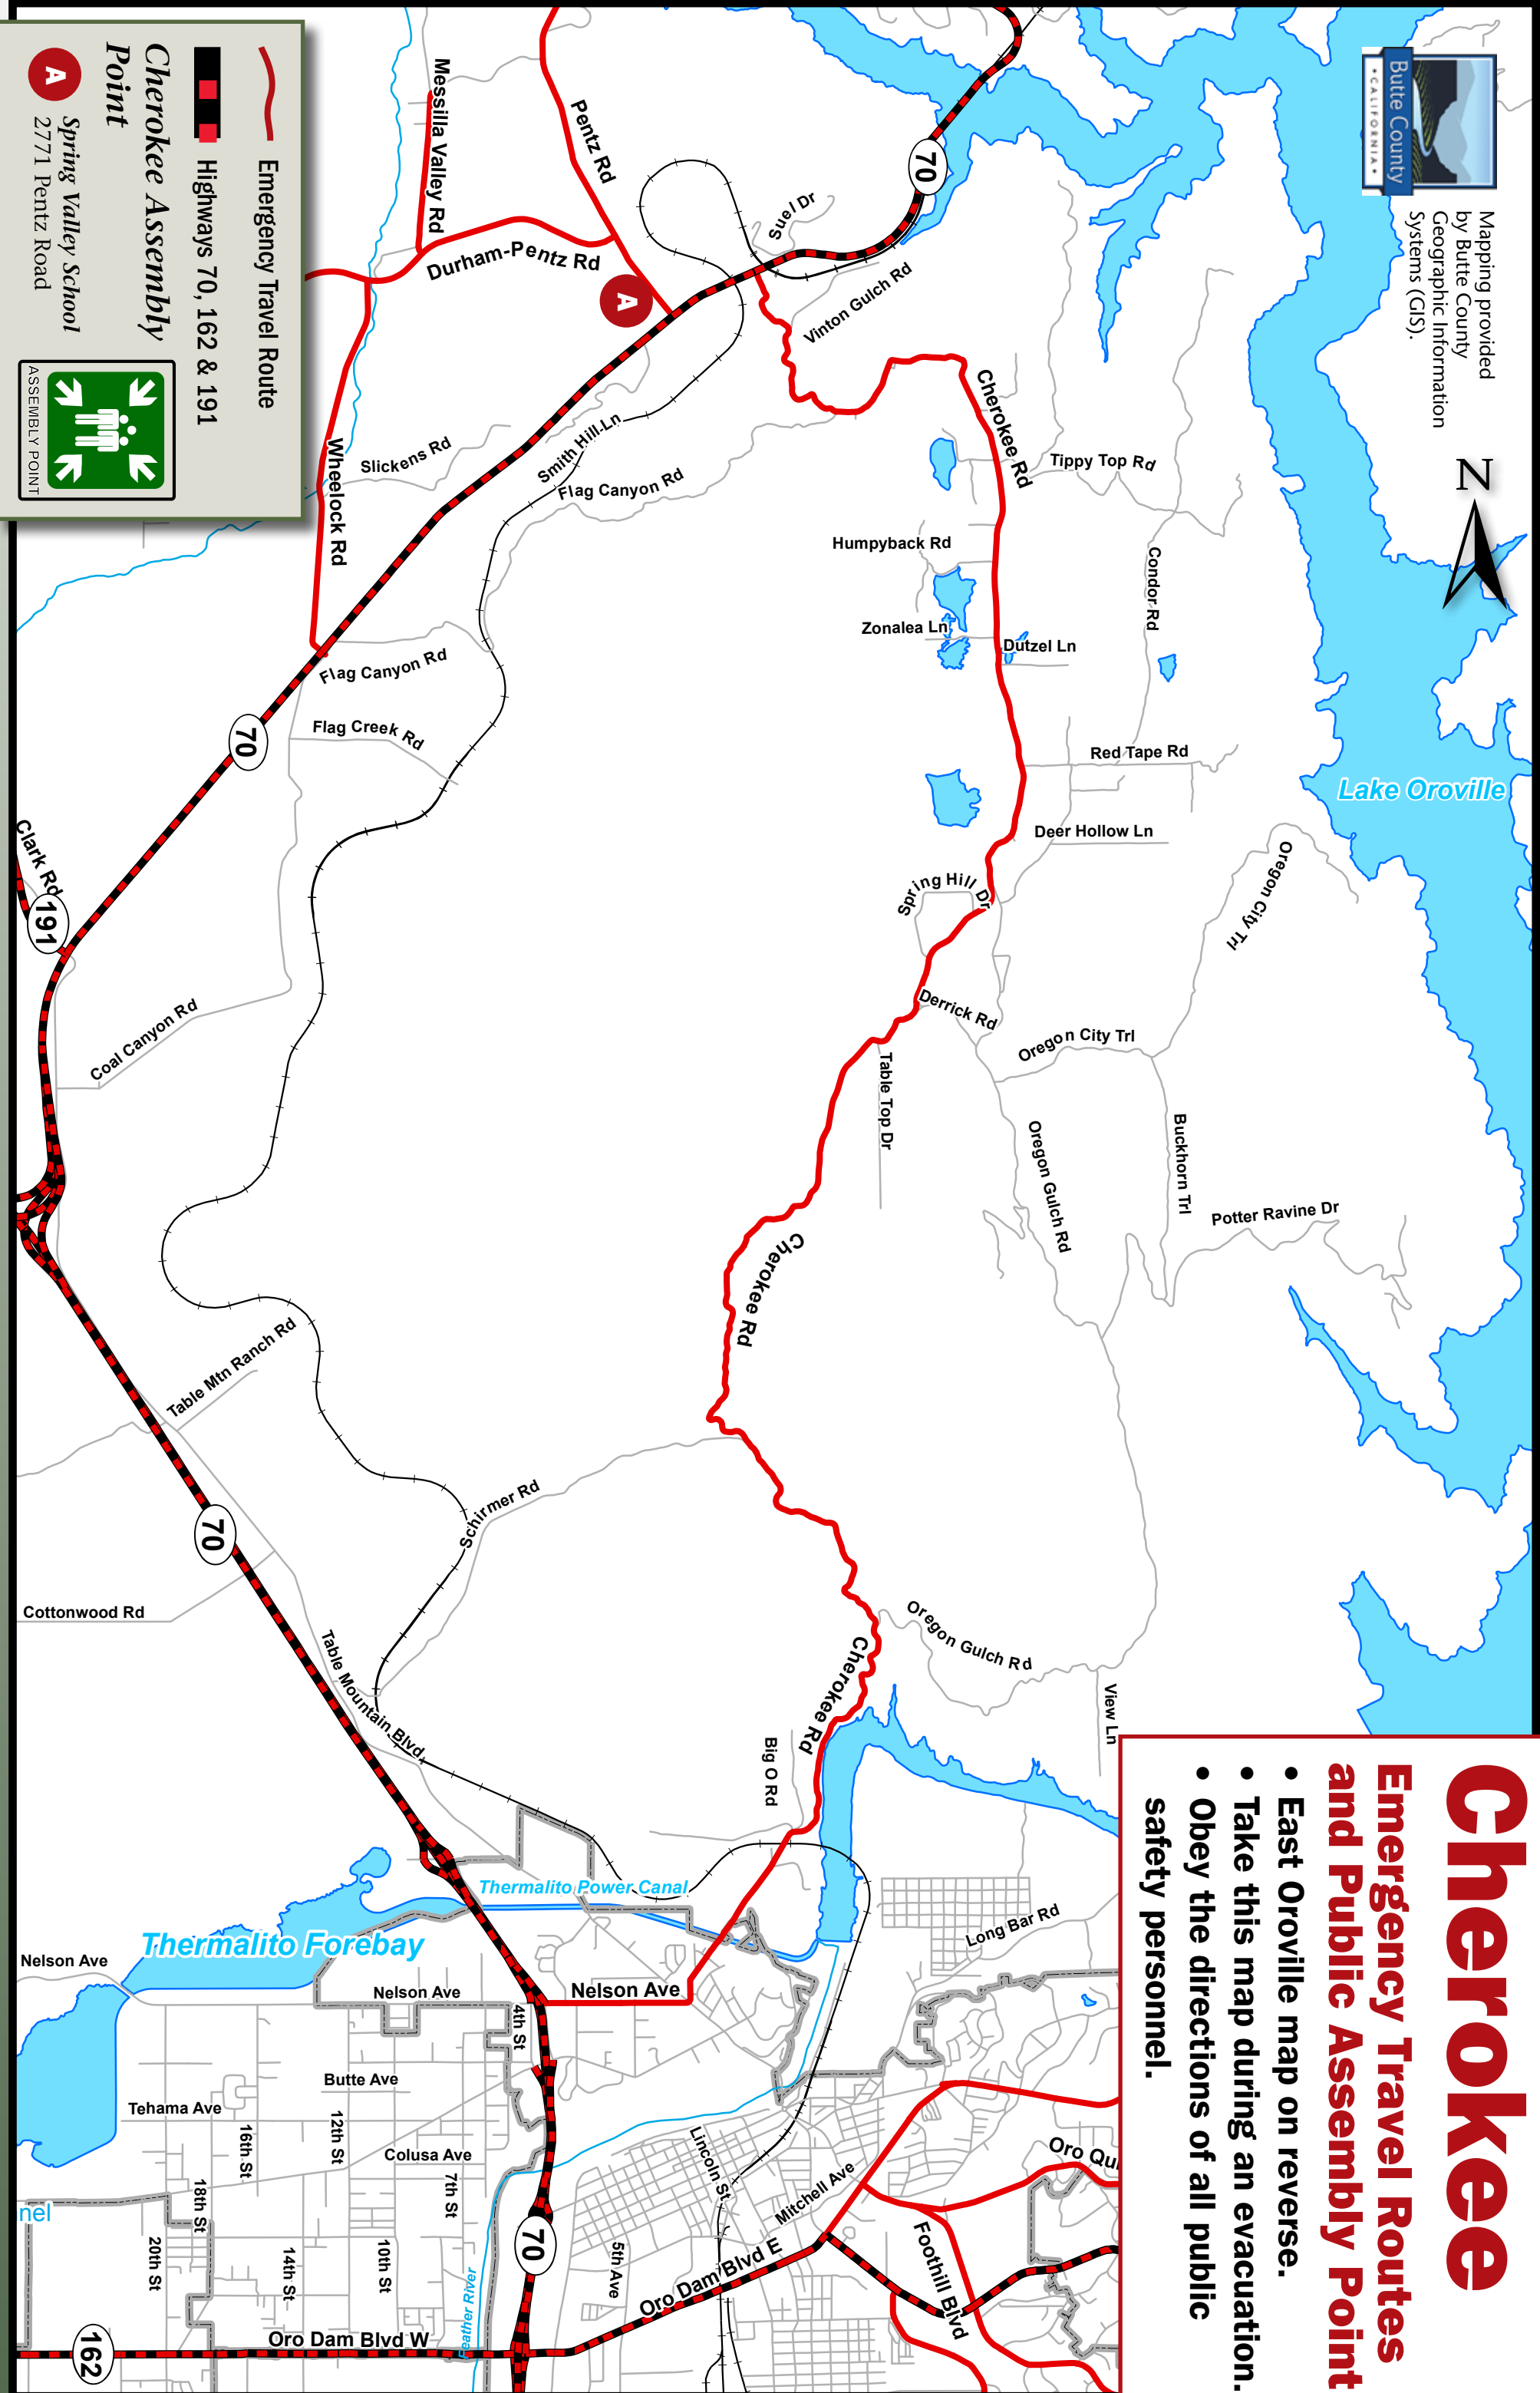

East Oroville

Emergency Travel Routes and Public Assembly Point

- Cherokee map on reverse.
- Take this map during an evacuation.
- Obey the directions of all public safety personnel.

Emergency Travel Route

Highway 162

East Oroville Assembly Point

Gold Country Casino
4020 Olive Highway

ASSEMBLY POINT

Mapping provided by Butte County Geographic Information Systems (GIS).

Emergency Travel Route

Highways 70, 162 & 191

Cherokee Assembly Point

Spring Valley School
2771 Pentz Road

ASSEMBLY POINT

Cherokee

Emergency Travel Routes and Public Assembly Point

- East Oroville map on reverse.
- Take this map during an evacuation.
- Obey the directions of all public safety personnel.