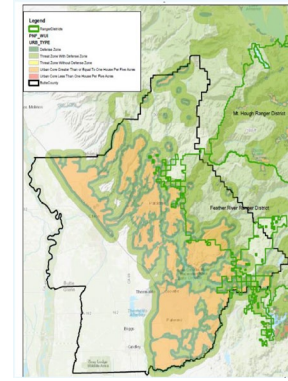

Butte County Task Force

Standing Agenda Topics

Role of the Task Force

To guide, provide input and assist in creating wildfire safety at a County scale with a variety of tactics.

wide

Discussion Topics

1. WUI Pre and Post Program of Work (Action Plan)
  - *Featured Community: Forest Ranch
2. Butte County Collaborative Group – Roles and Partners
3. Community Wildfire Protection Plan - Project Updates and Timelines
4. Shovel Ready Projects - CEQA and Governor's Budget

Funding Opportunities

- Landscape Scale Restoration Grant Funding (LSR)
- California Fire Safe Council – Defensible Space Grant
- Stewardship Contract

Wildland Urban Interface Areas	
1. Recovery	2. Protection
Paradise	Cohasset
Magalia	Clipper Mills
Concow	Forest Ranch
Yankee Hill	Butte Meadows/Jonesville
Berry Creek	Forbestown
Feather Falls	Kelly Ridge
Bangor	
Butte Creek Canyon